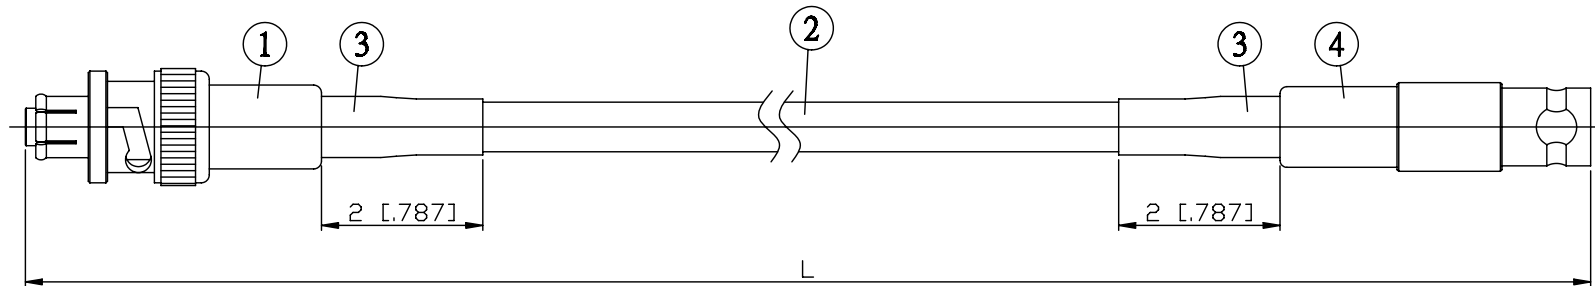

NO.	COMPONENTS	IMPEDANCE
1	SHV MALE	75 OHM
2	RG59	75 OHM
3	HEAT SHRINKING TUBE	
4	SHV FEMALE	75 OHM

SHV MALE

SHV FEMALE

JYE BAO P/N	L CM (INCH)
V30V80-59-15	15 (5.906)
V30V80-59-30	30 (11.811)
V30V80-59-50	50 (19.685)
V30V80-59-100	100 (39.370)
V30V80-59-150	150 (59.055)
V30V80-59-200	200 (78.740)
V30V80-59-XXX	CUSTOM LENGTH IN CM

<p>LENGTH TOLERANCE IS $\pm 1.5\%$ OR $\pm 10\text{MM}$, WHICHEVER IS GREATER.</p>	<p>JYE BAO CO., LTD. TAIPEI TAIWAN</p>
	<p>DESCRIPTION CABLE ASSEMBLY SHV PLUG TO SHV JACK</p>
	<p>JYE BAO DRAWING NO. V30V80-59-XXX</p>