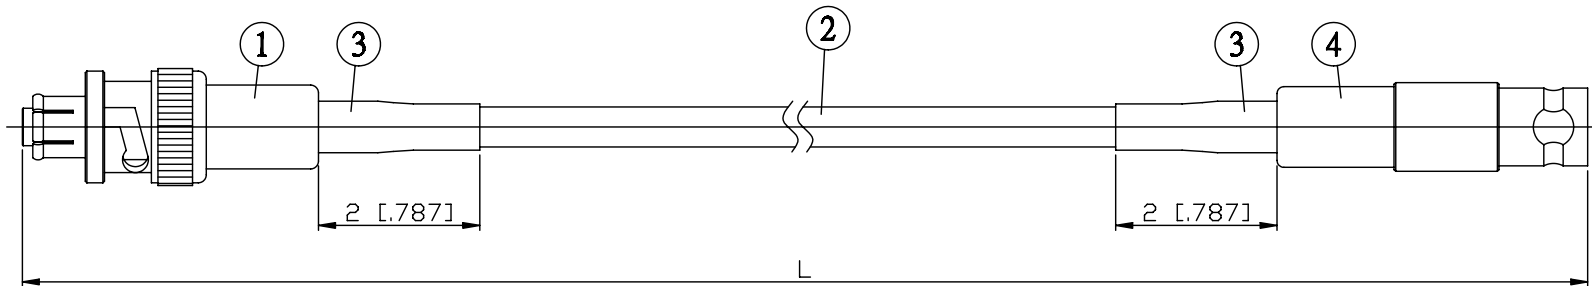

NO.	COMPONENTS	IMPEDANCE
1	SHV MALE	50 OHM
2	RG58	50 OHM
3	HEAT SHRINKING TUBE	
4	SHV FEMALE	50 OHM

SHV MALE

SHV FEMALE

JYE BAO P/N	L CM (INCH)
V30V80-58-15	15 (5.906)
V30V80-58-30	30 (11.811)
V30V80-58-50	50 (19.685)
V30V80-58-100	100 (39.370)
V30V80-58-150	150 (59.055)
V30V80-58-200	200 (78.740)
V30V80-58-XXX	CUSTOM LENGTH IN CM

<p>LENGTH TOLERANCE IS <math>\pm 1.5\%</math> OR <math>\pm 10\text{MM}</math>, WHICHEVER IS GREATER.</p>	<p><b>JYE BAO CO., LTD.</b> TAIPEI TAIWAN</p>
	<p>DESCRIPTION CABLE ASSEMBLY SHV PLUG TO SHV JACK</p>
	<p>JYE BAO DRAWING NO. V30V80-58-XXX</p>