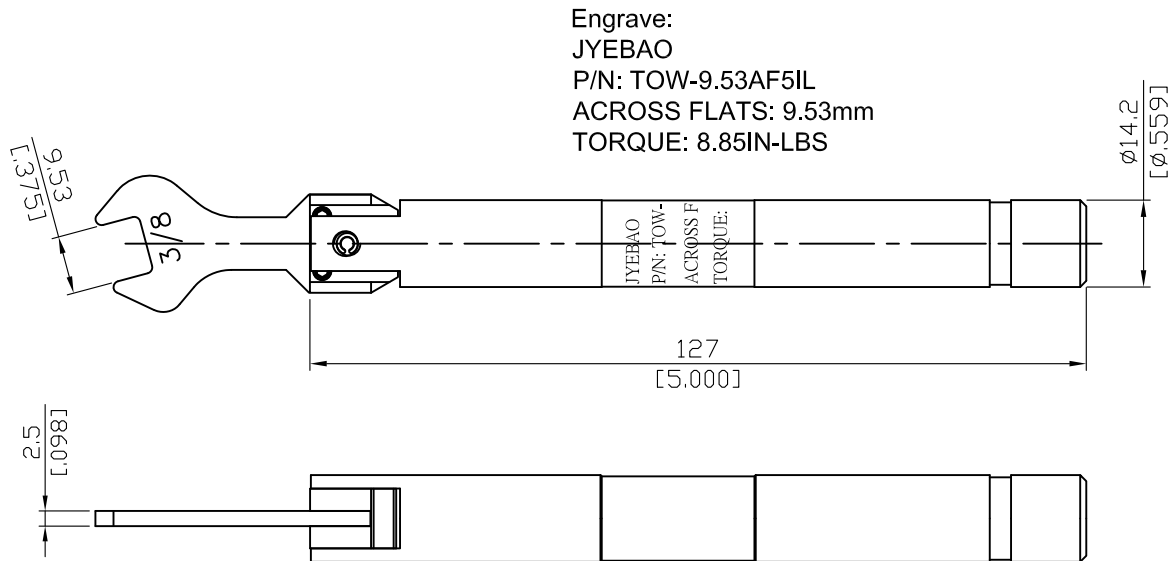

TOW-9.53AF8.85IL

Torque Wrench .375 (9.53mm) Across Flats  
with 8.85in-lbs Preset Torque

50Ω

Torque Accuracy:  $\pm 5\%$

Parts	Material	Plating ( Micro-inch )
Wrench Head	Steel	Black Chromium
Handle	Aluminium	Black Anodized