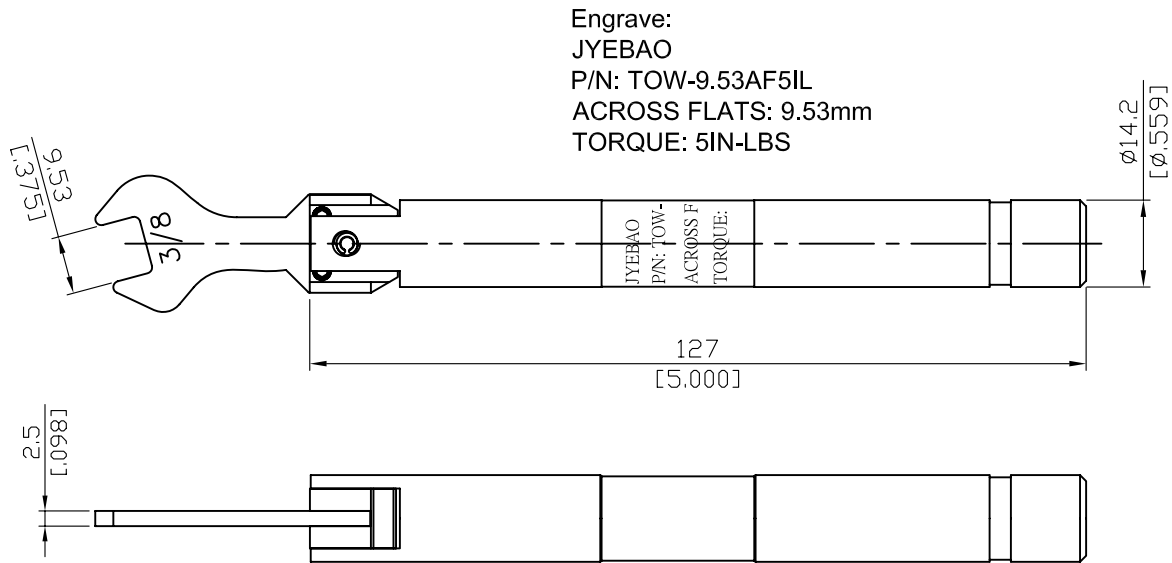

TOW-9.53AF5IL	3/8 Inch Torque Wrench (9.53mm Across Flats; 5in-lbs)	50Ω
---------------	--	-----

Torque Accuracy: $\pm 5\%$

Parts	Material	Plating (Micro-inch)
Wrench Head	Steel	Black Chromium
Handle	Aluminium	Black Anodized

--	--

This part number complies with RoHS.

Notice: JYEBAO reserves the right to make modifications demand appropriate.