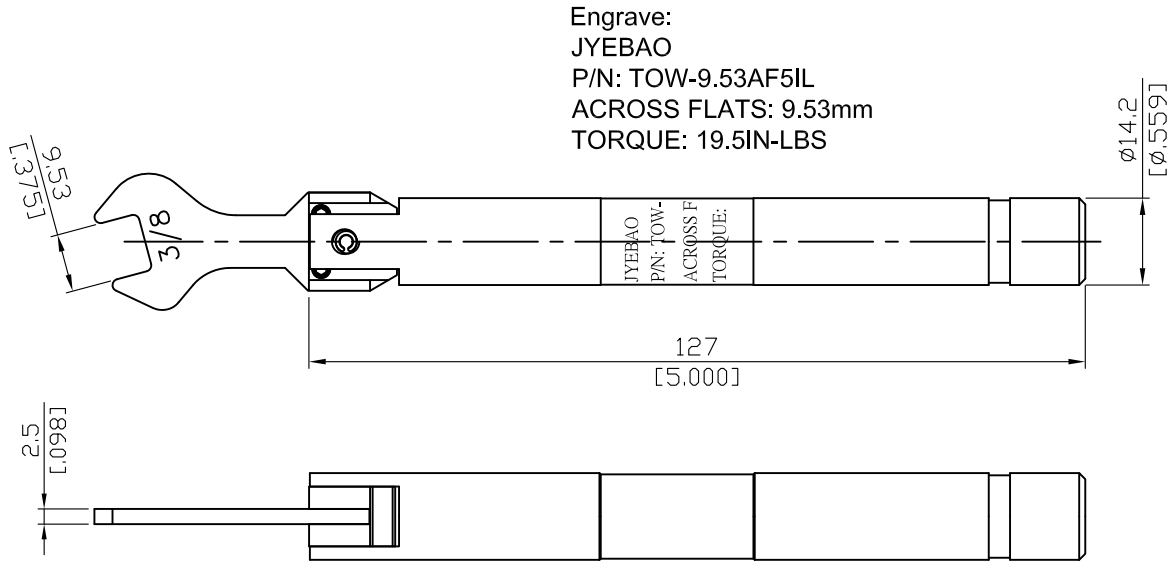

TOW-9.53AF19.5IL

3/8 Inch Torque Wrench
(9.53mm Across Flats; 19.5in-lbs)

50Ω

Torque Accuracy: ±5%

Parts	Material	Plating (Micro-inch)
Wrench Head	Steel	Black Chromium
Handle	Aluminium	Black Anodized

This part number complies with RoHS.