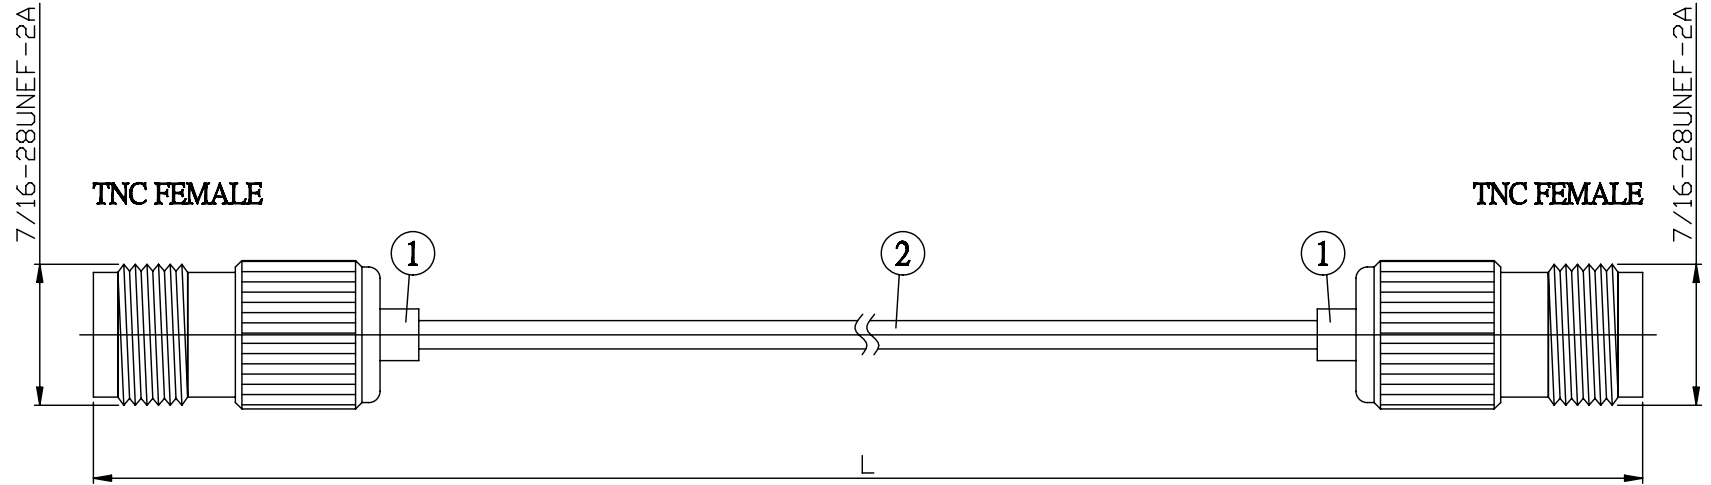

NO.	COMPONENTS	IMPEDANCE
1	TNC FEMALE	50 OHM
2	.085" TIN PLATED SEMI-RIGID CABLE (TIN PLATED RG405)	50 OHM

JYE BAO P/N	L CM (INCH)
T80T80-85T-15	15 (5.906)
T80T80-85T-30	30 (11.811)
T80T80-85T-50	50 (19.685)
T80T80-85T-100	100 (39.370)
T80T80-85T-150	150 (59.055)
T80T80-85T-200	200 (78.740)
T80T80-85T-XXX	CUSTOM LENGTH IN CM

LENGTH TOLERANCE IS $\pm 1.5\%$ OR $\pm 10\text{MM}$, WHICHEVER IS GREATER.	JYE BAO CO., LTD. TAIPEI TAIWAN
	DESCRIPTION CABLE ASSEMBLY TNC JACK TO TNC JACK
	JYE BAO DRAWING NO. T80T80-85T-XXX