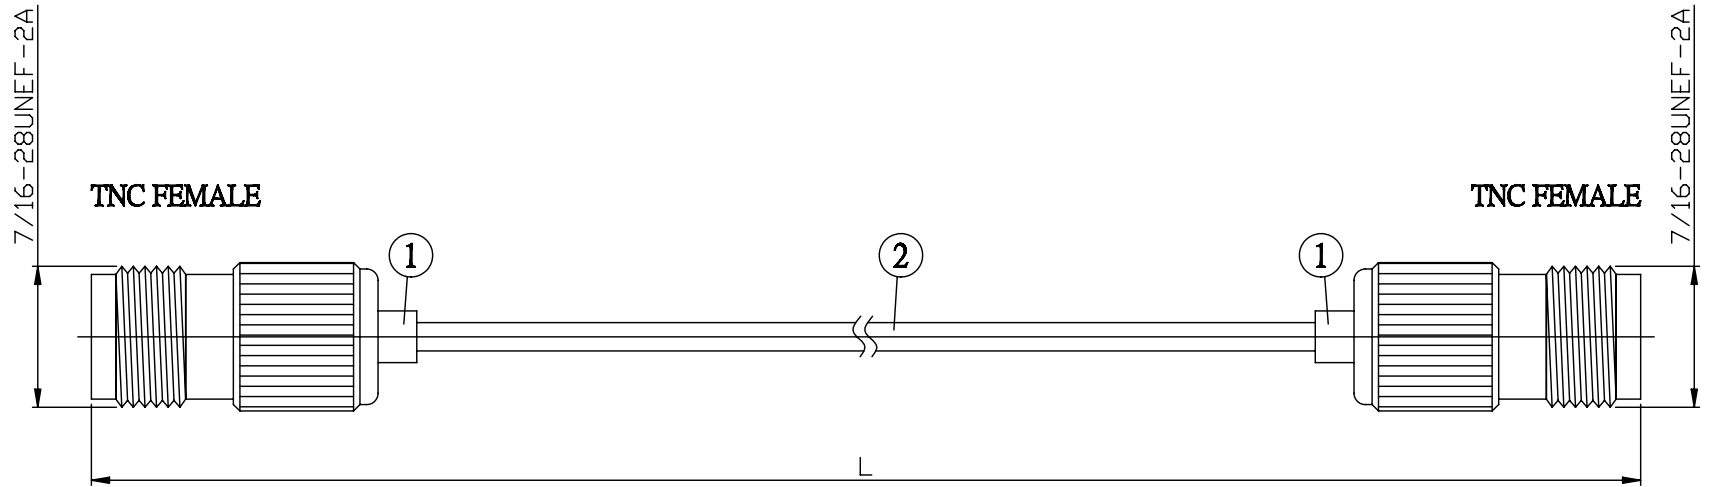

NO.	COMPONENTS	IMPEDANCE
1	TNC FEMALE	50 OHM
2	.085" HANDBENDABLE CABLE (= JYEBAO P/N .085SRF-W-P-50)	50 OHM

JYE BAO P/N	L CM (INCH)
T80T80-85S-15	15 (5.906)
T80T80-85S-30	30 (11.811)
T80T80-85S-50	50 (19.685)
T80T80-85S-100	100 (39.370)
T80T80-85S-150	150 (59.055)
T80T80-85S-200	200 (78.740)
T80T80-85S-XXX	CUSTOM LENGTH IN CM

LENGTH TOLERANCE IS $\pm 1.5\%$ OR $\pm 10\text{MM}$, WHICHEVER IS GREATER.	JYE BAO CO., LTD. TAIPEI TAIWAN
	DESCRIPTION CABLE ASSEMBLY TNC JACK TO TNC JACK
	JYE BAO DRAWING NO. T80T80-85S-XXX