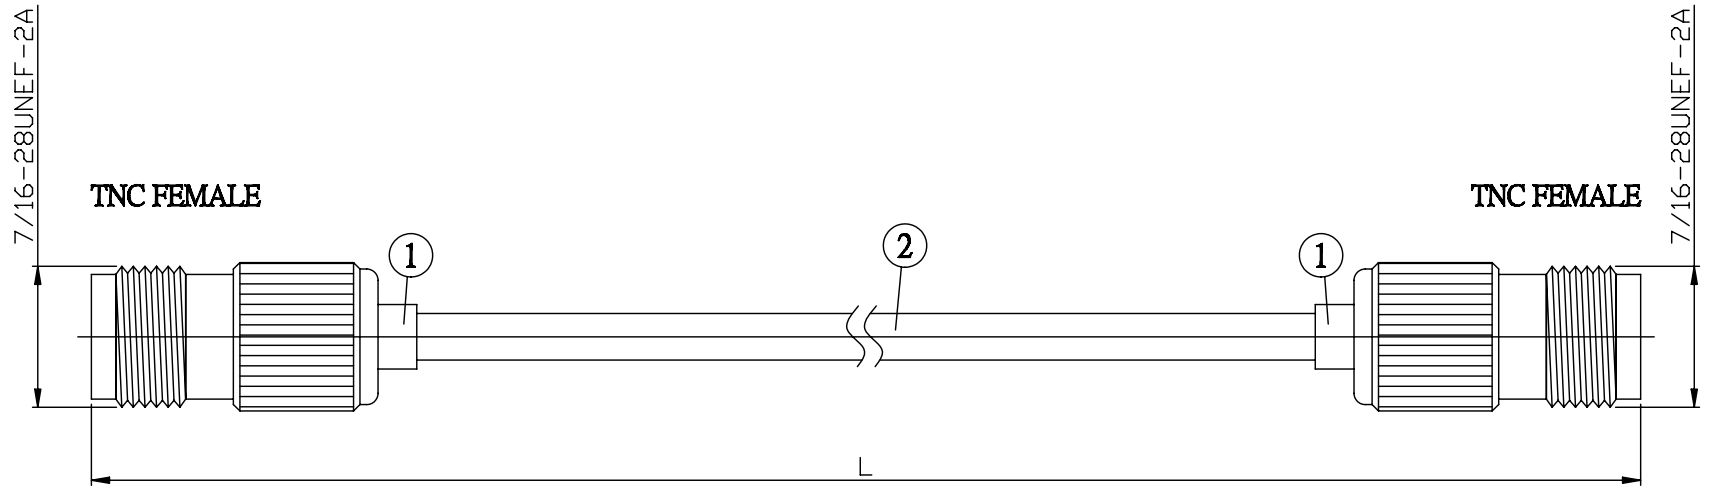

NO.	COMPONENTS	IMPEDANCE
1	TNC FEMALE	50 OHM
2	.141" TIN PLATED SEMI-RIGID CABLE (TIN PLATED RG402)	50 OHM

JYE BAO P/N	L CM (INCH)
T80T80-141T-15	15 (5.906)
T80T80-141T-30	30 (11.811)
T80T80-141T-50	50 (19.685)
T80T80-141T-100	100 (39.370)
T80T80-141T-150	150 (59.055)
T80T80-141T-200	200 (78.740)
T80T80-141T-XXX	CUSTOM LENGTH IN CM

LENGTH TOLERANCE IS $\pm 1.5\%$ OR $\pm 10\text{MM}$, WHICHEVER IS GREATER.	JYE BAO CO., LTD. TAIPEI TAIWAN
	DESCRIPTION CABLE ASSEMBLY TNC JACK TO TNC JACK
	JYE BAO DRAWING NO. T80T80-141T-XXX