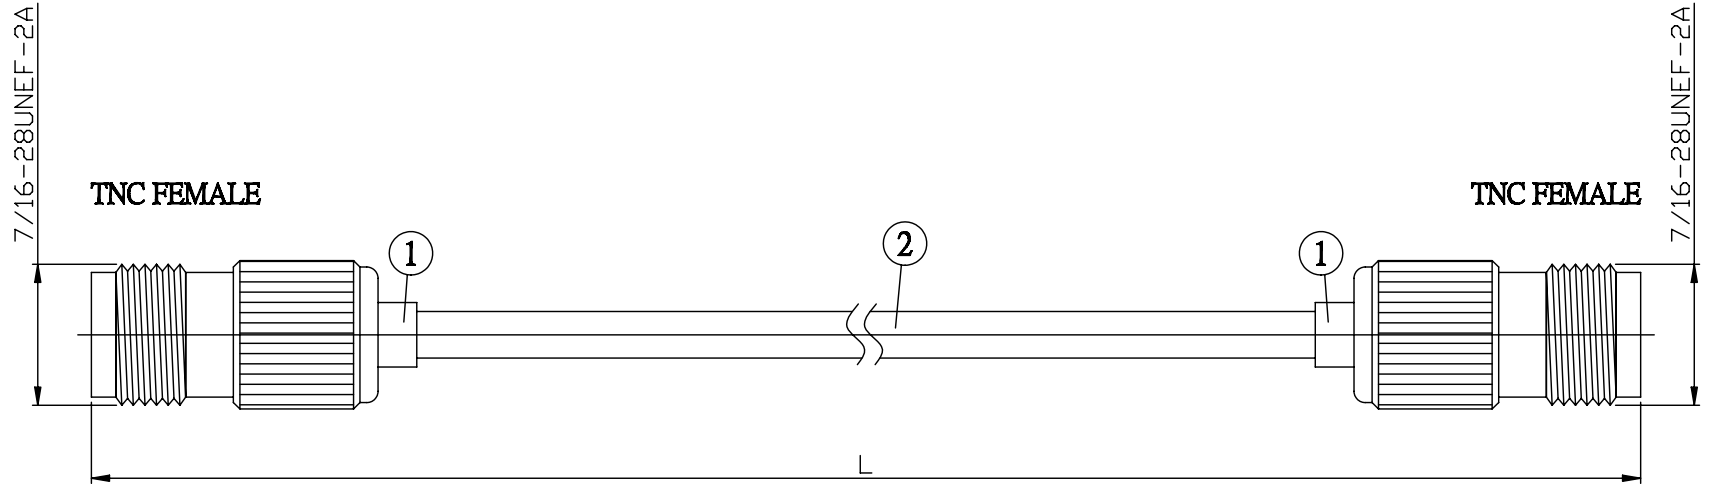

NO.	COMPONENTS	IMPEDANCE
1	TNC FEMALE	50 OHM
2	.141" HANDBENDABLE CABLE (= JYEBAO P/N .141SRF-W-P-50)	50 OHM

JYE BAO P/N	L CM (INCH)
T80T80-141S-15	15 (5.906)
T80T80-141S-30	30 (11.811)
T80T80-141S-50	50 (19.685)
T80T80-141S-100	100 (39.370)
T80T80-141S-150	150 (59.055)
T80T80-141S-200	200 (78.740)
T80T80-141S-XXX	CUSTOM LENGTH IN CM

LENGTH TOLERANCE IS $\pm 1.5\%$ OR $\pm 10\text{MM}$ , WHICHEVER IS GREATER.	<b>JYE BAO CO., LTD.</b> TAIPEI TAIWAN
	DESCRIPTION CABLE ASSEMBLY TNC JACK TO TNC JACK
	JYE BAO DRAWING NO. T80T80-141S-XXX