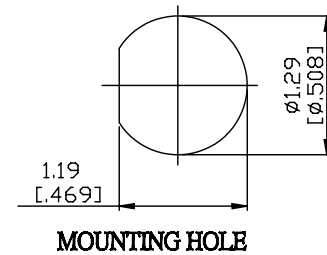

NO.	COMPONENTS	IMPEDANCE
1	TNC REVERSE POLARITY MALE	50 OHM
2	.141" TIN PLATED SEMI-RIGID CABLE (TIN PLATED RG402)	50 OHM
3	TNC FEMALE FOR BULKHEAD	50 OHM

JYE BAO P/N	L CM (INCH)
T60T85-141T-15	15 (5.906)
T60T85-141T-30	30 (11.811)
T60T85-141T-50	50 (19.685)
T60T85-141T-100	100 (39.370)
T60T85-141T-150	150 (59.055)
T60T85-141T-200	200 (78.740)
T60T85-141T-XXX	CUSTOM LENGTH IN CM

LENGTH TOLERANCE IS ±1.5% OR ±10MM, WHICHEVER IS GREATER.	JYE BAO CO., LTD. TAIPEI TAIWAN
	DESCRIPTION CABLE ASSEMBLY TNC R/P PLUG TO TNC JACK FOR BULKHEAD
	JYE BAO DRAWING NO. T60T85-141T-XXX