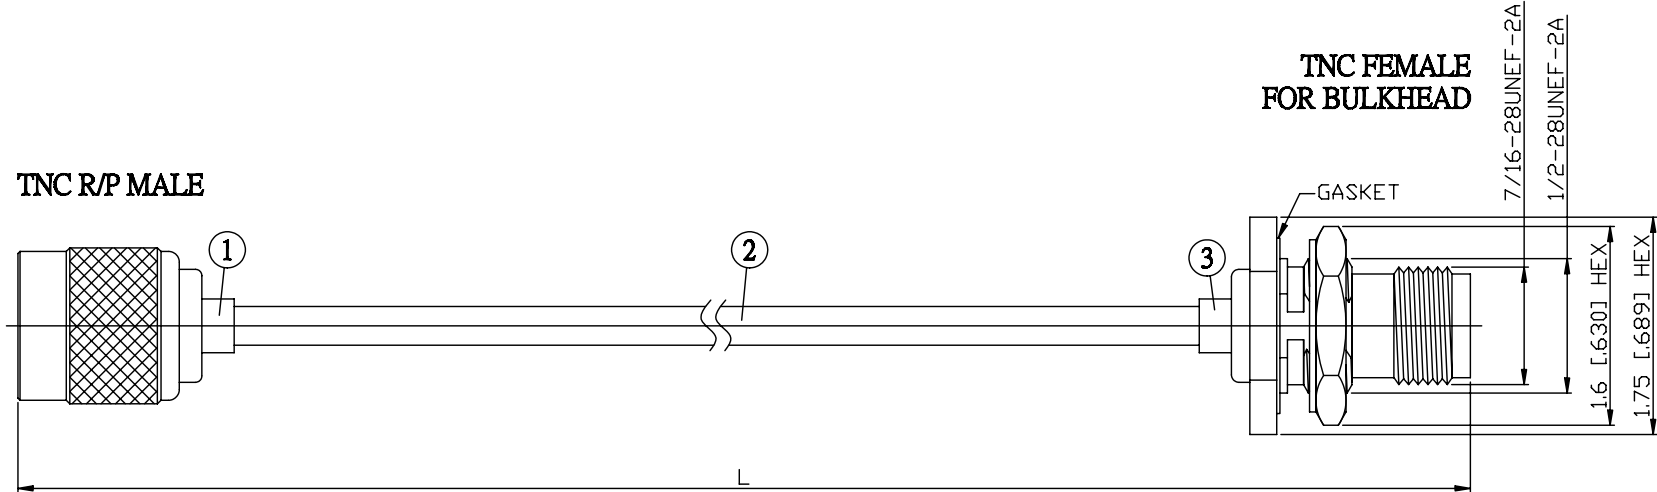

NO.	COMPONENTS	IMPEDANCE
1	TNC REVERSE POLARITY MALE	50 OHM
2	.141" TIN PLATED SEMI-RIGID CABLE (TIN PLATED RG402)	50 OHM
3	TNC FEMALE FOR BULKHEAD	50 OHM

JYE BAO P/N	L CM (INCH)
T60T85-141T-15	15 (5.906)
T60T85-141T-30	30 (11.811)
T60T85-141T-50	50 (19.685)
T60T85-141T-100	100 (39.370)
T60T85-141T-150	150 (59.055)
T60T85-141T-200	200 (78.740)
T60T85-141T-XXX	CUSTOM LENGTH IN CM

LENGTH TOLERANCE IS ±1.5% OR ±10MM, WHICHEVER IS GREATER.	JYE BAO CO., LTD. TAIPEI TAIWAN
	DESCRIPTION CABLE ASSEMBLY TNC R/P PLUG TO TNC JACK FOR BULKHEAD
	JYE BAO DRAWING NO. T60T85-141T-XXX