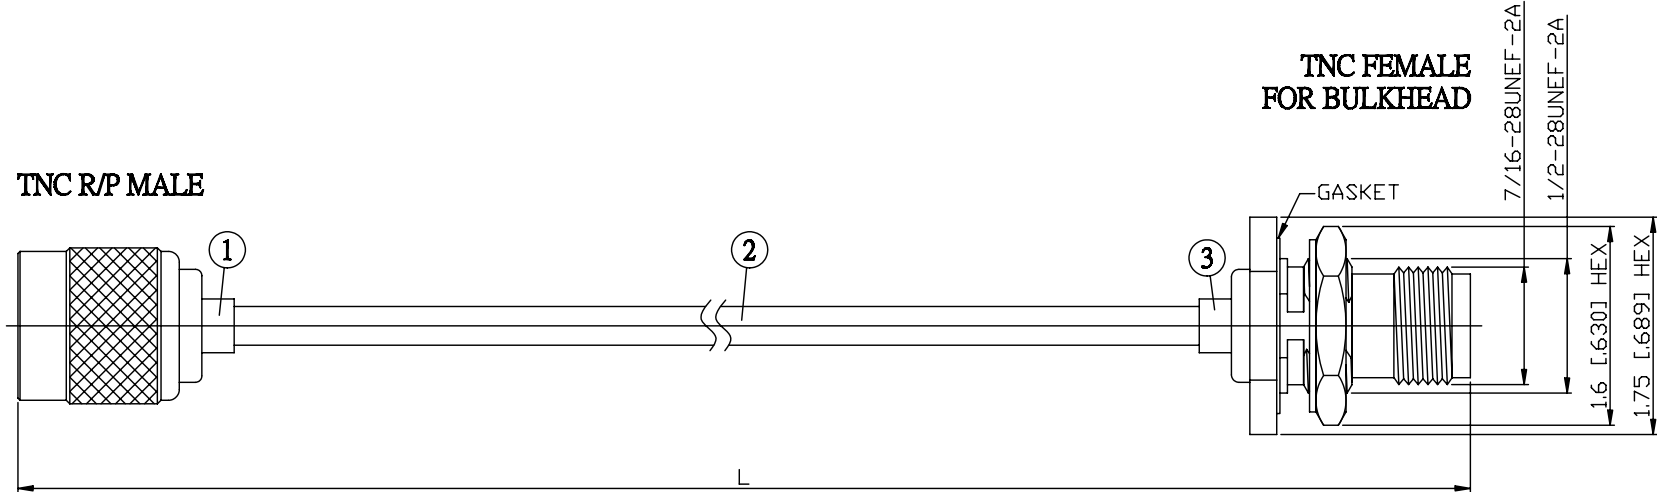

NO.	COMPONENTS	IMPEDANCE
1	TNC REVERSE POLARITY MALE	50 OHM
2	.141" HANDBENDABLE CABLE (= JYEBAO P/N .141SRF-W-P-50)	50 OHM
3	TNC FEMALE FOR BULKHEAD	50 OHM

JYE BAO P/N	L CM (INCH)
T60T85-141S-15	15 (5.906)
T60T85-141S-30	30 (11.811)
T60T85-141S-50	50 (19.685)
T60T85-141S-100	100 (39.370)
T60T85-141S-150	150 (59.055)
T60T85-141S-200	200 (78.740)
T60T85-141S-XXX	CUSTOM LENGTH IN CM

LENGTH TOLERANCE IS $\pm 1.5\%$ OR $\pm 10\text{MM}$ , WHICHEVER IS GREATER.	<b>JYE BAO CO., LTD.</b> TAIPEI TAIWAN	
	DESCRIPTION	CABLE ASSEMBLY TNC R/P PLUG TO TNC JACK FOR BULKHEAD
	JYE BAO DRAWING NO.	T60T85-141S-XXX