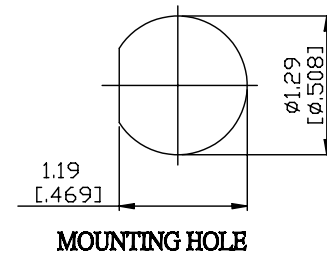

NO.	COMPONENTS	IMPEDANCE
1	TNC REVERSE POLARITY MALE	50 OHM
2	.141" HANDBENDABLE CABLE (= JYEBAO P/N .141SRF-W-P-50)	50 OHM
3	TNC FEMALE FOR BULKHEAD	50 OHM

JYE BAO P/N	L CM (INCH)
T60T85-141S-15	15 (5.906)
T60T85-141S-30	30 (11.811)
T60T85-141S-50	50 (19.685)
T60T85-141S-100	100 (39.370)
T60T85-141S-150	150 (59.055)
T60T85-141S-200	200 (78.740)
T60T85-141S-XXX	CUSTOM LENGTH IN CM

LENGTH TOLERANCE IS $\pm 1.5\%$ OR $\pm 10\text{MM}$ , WHICHEVER IS GREATER.	<b>JYE BAO CO., LTD.</b> TAIPEI TAIWAN	
	DESCRIPTION	CABLE ASSEMBLY TNC R/P PLUG TO TNC JACK FOR BULKHEAD
	JYE BAO DRAWING NO.	T60T85-141S-XXX