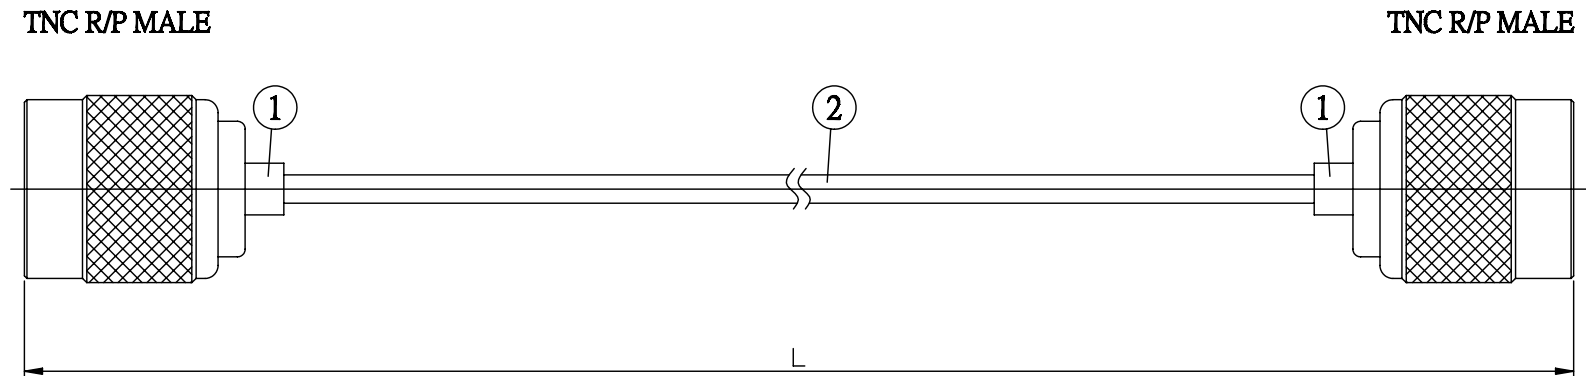

NO.	COMPONENTS	IMPEDANCE
1	TNC REVERSE POLARITY MALE	50 OHM
2	.085" HANDBENDABLE CABLE (= JYEBAO P/N .085SRF-W-P-50)	50 OHM

JYE BAO P/N	L CM (INCH)
T60T60-85S-15	15 (5.906)
T60T60-85S-30	30 (11.811)
T60T60-85S-50	50 (19.685)
T60T60-85S-100	100 (39.370)
T60T60-85S-150	150 (59.055)
T60T60-85S-200	200 (78.740)
T60T60-85S-XXX	CUSTOM LENGTH IN CM

LENGTH TOLERANCE IS $\pm 1.5\%$ OR $\pm 10\text{MM}$ , WHICHEVER IS GREATER.	<b>JYE BAO CO., LTD.</b> TAIPEI TAIWAN
	DESCRIPTION CABLE ASSEMBLY TNC R/P PLUG TO TNC R/P PLUG
	JYE BAO DRAWING NO. T60T60-85S-XXX