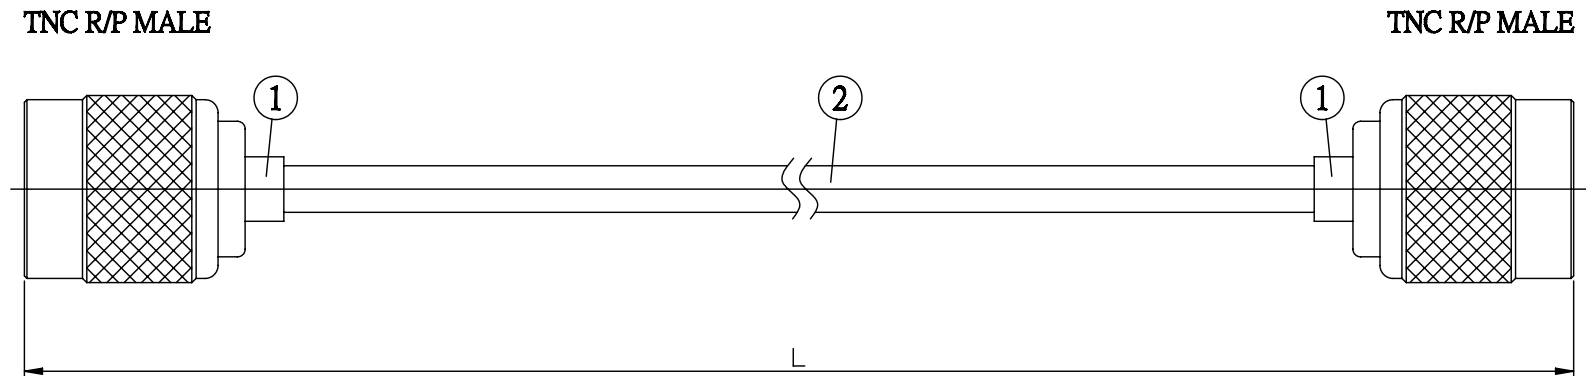

NO.	COMPONENTS	IMPEDANCE
1	TNC REVERSE POLARITY MALE	50 OHM
2	.141" HANDBENDABLE CABLE (= JYEBAO P/N .141SRF-W-P-50)	50 OHM

JYE BAO P/N	L CM (INCH)
T60T60-141S-15	15 (5.906)
T60T60-141S-30	30 (11.811)
T60T60-141S-50	50 (19.685)
T60T60-141S-100	100 (39.370)
T60T60-141S-150	150 (59.055)
T60T60-141S-200	200 (78.740)
T60T60-141S-XXX	CUSTOM LENGTH IN CM

LENGTH TOLERANCE IS $\pm 1.5\%$ OR $\pm 10\text{MM}$, WHICHEVER IS GREATER.	JYE BAO CO., LTD. TAIPEI TAIWAN
	DESCRIPTION CABLE ASSEMBLY TNC R/P PLUG TO TNC R/P PLUG
	JYE BAO DRAWING NO. T60T60-141S-XXX