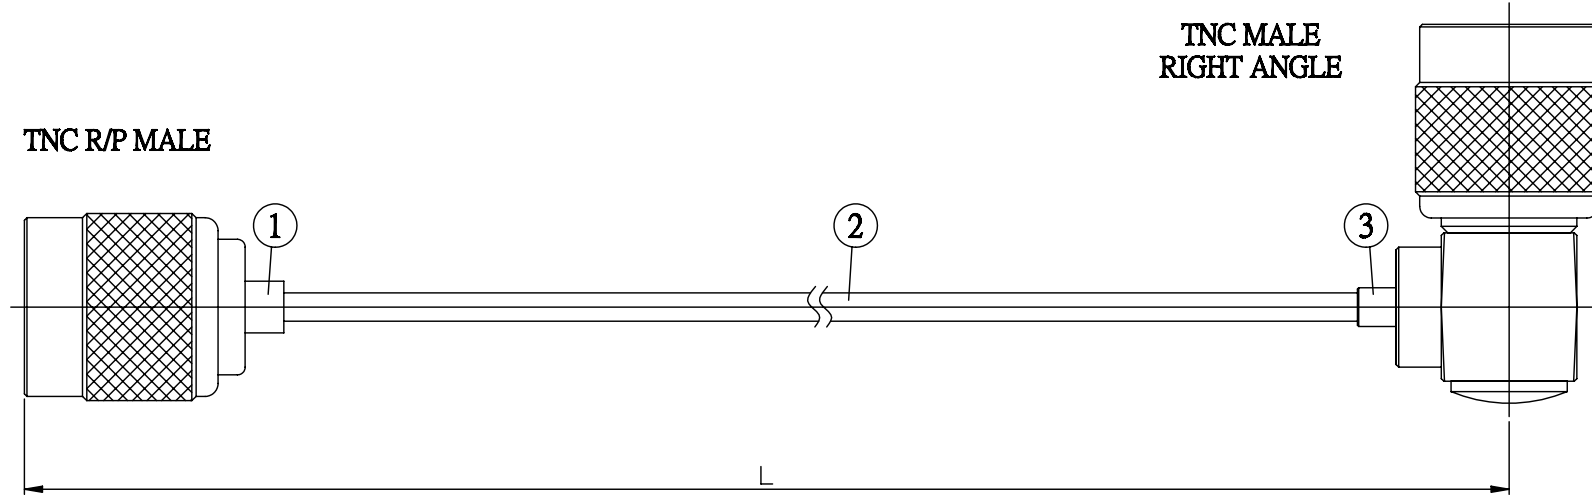

NO.	COMPONENTS	IMPEDANCE
1	TNC REVERSE POLARITY MALE	50 OHM
2	.085" HANDBENDABLE CABLE (= JYEBAO P/N .085SRF-W-P-50)	50 OHM
3	TNC MALE RIGHT ANGLE	50 OHM

JYE BAO P/N	L CM (INCH)
T60T39-85S-15	15 (5.906)
T60T39-85S-30	30 (11.811)
T60T39-85S-50	50 (19.685)
T60T39-85S-100	100 (39.370)
T60T39-85S-150	150 (59.055)
T60T39-85S-200	200 (78.740)
T60T39-85S-XXX	CUSTOM LENGTH IN CM

LENGTH TOLERANCE IS $\pm 1.5\%$ OR $\pm 10\text{MM}$ , WHICHEVER IS GREATER.	<b>JYE BAO CO., LTD.</b> TAIPEI TAIWAN
	DESCRIPTION CABLE ASSEMBLY TNC R/P PLUG TO TNC PLUG R/A
	JYE BAO DRAWING NO. T60T39-85S-XXX