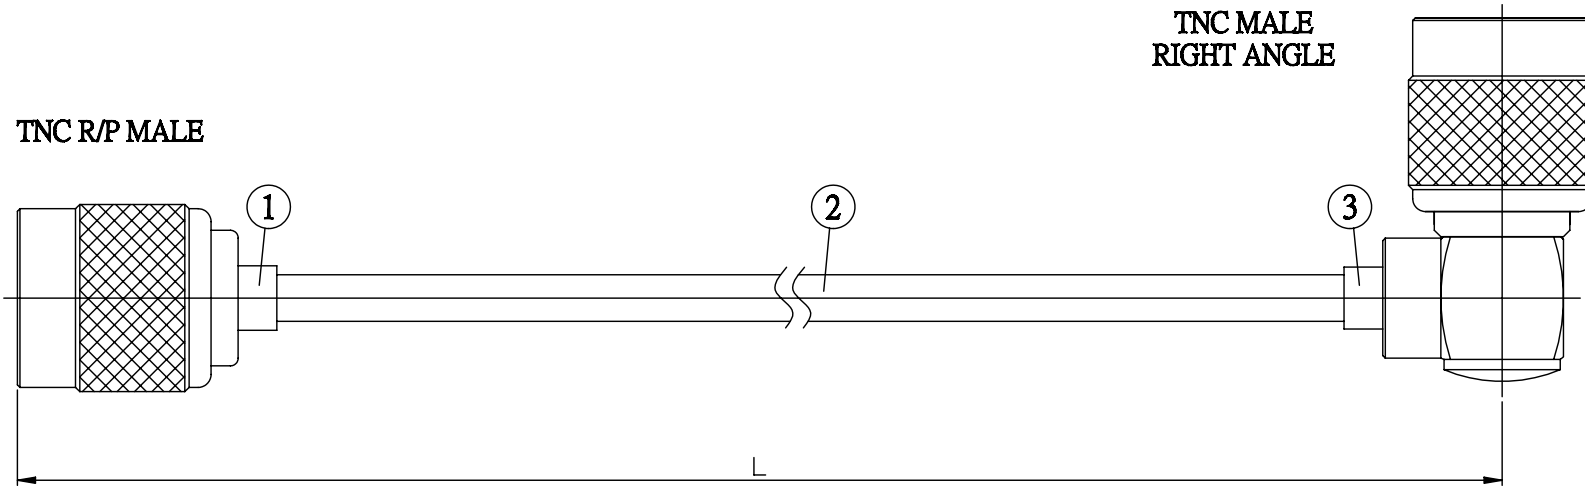

NO.	COMPONENTS	IMPEDANCE
1	TNC REVERSE POLARITY MALE	50 OHM
2	.141" HANDBENDABLE CABLE (= JYEBAO P/N .141SRF-W-P-50)	50 OHM
3	TNC MALE RIGHT ANGLE	50 OHM

JYE BAO P/N	L CM (INCH)
T60T39-141S-15	15 (5.906)
T60T39-141S-30	30 (11.811)
T60T39-141S-50	50 (19.685)
T60T39-141S-100	100 (39.370)
T60T39-141S-150	150 (59.055)
T60T39-141S-200	200 (78.740)
T60T39-141S-XXX	CUSTOM LENGTH IN CM

LENGTH TOLERANCE IS $\pm 1.5\%$ OR $\pm 10\text{MM}$, WHICHEVER IS GREATER.	JYE BAO CO., LTD. TAIPEI TAIWAN
	DESCRIPTION CABLE ASSEMBLY TNC R/P PLUG TO TNC PLUG R/A
	JYE BAO DRAWING NO. T60T39-141S-XXX