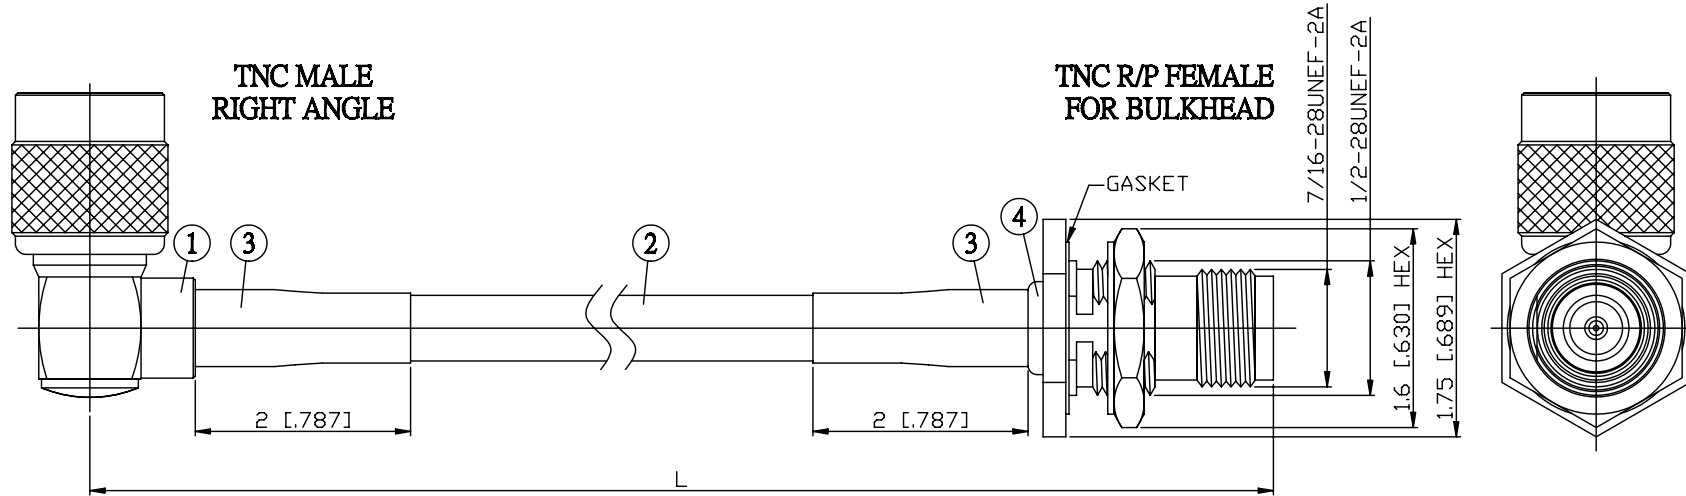

NO.	COMPONENTS	IMPEDANCE
1	TNC MALE RIGHT ANGLE	50 OHM
2	JBY240	50 OHM
3	HEAT SHRINKING TUBE	
4	TNC REVERSE POLARITY FEMALE FOR BULKHEAD	50 OHM

JYE BAO P/N	L CM (INCH)
T39T95-L240-15	15 (5.906)
T39T95-L240-30	30 (11.811)
T39T95-L240-50	50 (19.685)
T39T95-L240-100	100 (39.370)
T39T95-L240-150	150 (59.055)
T39T95-L240-200	200 (78.740)
T39T95-L240-XXX	CUSTOM LENGTH IN CM

LENGTH TOLERANCE IS $\pm 1.5\%$ OR $\pm 10\text{MM}$ , WHICHEVER IS GREATER.	<b>JYE BAO CO., LTD.</b> TAIPEI TAIWAN
	DESCRIPTION CABLE ASSEMBLY TNC PLUG R/A TO TNC R/P JACK FOR BULKHEAD
	JYE BAO DRAWING NO. T39T95-L240-XXX