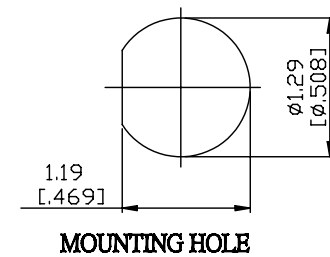

NO.	COMPONENTS	IMPEDANCE
1	TNC MALE RIGHT ANGLE	50 OHM
2	JBY240	50 OHM
3	HEAT SHRINKING TUBE	
4	TNC REVERSE POLARITY FEMALE FOR BULKHEAD	50 OHM

JYE BAO P/N	L CM (INCH)
T39T95-L240-15	15 (5.906)
T39T95-L240-30	30 (11.811)
T39T95-L240-50	50 (19.685)
T39T95-L240-100	100 (39.370)
T39T95-L240-150	150 (59.055)
T39T95-L240-200	200 (78.740)
T39T95-L240-XXX	CUSTOM LENGTH IN CM

LENGTH TOLERANCE IS $\pm 1.5\%$ OR $\pm 10\text{MM}$ , WHICHEVER IS GREATER.	<b>JYE BAO CO., LTD.</b> TAIPEI TAIWAN
	DESCRIPTION CABLE ASSEMBLY TNC PLUG R/A TO TNC R/P JACK FOR BULKHEAD
	JYE BAO DRAWING NO. T39T95-L240-XXX