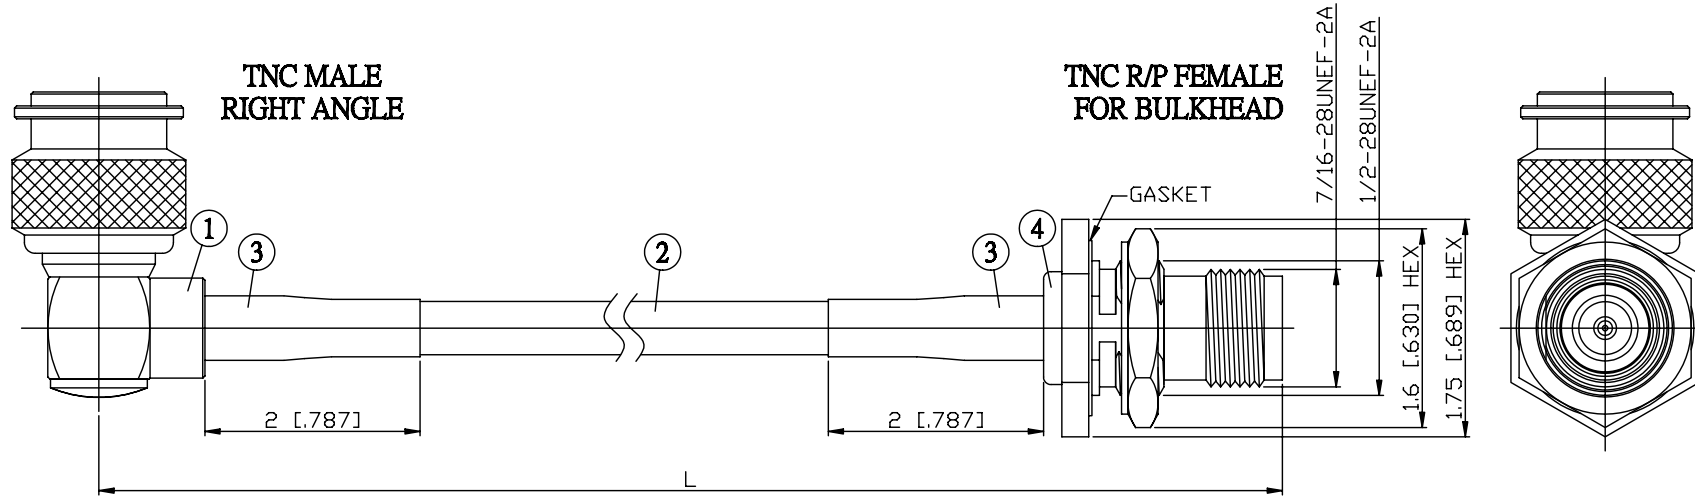

NO.	COMPONENTS	IMPEDANCE
1	TNC MALE RIGHT ANGLE	50 OHM
2	JBY195	50 OHM
3	HEAT SHRINKING TUBE	
4	TNC REVERSE POLARITY FEMALE FOR BULKHEAD	50 OHM

JYE BAO P/N	L CM (INCH)
T39T95-L195-15	15 (5.906)
T39T95-L195-30	30 (11.811)
T39T95-L195-50	50 (19.685)
T39T95-L195-100	100 (39.370)
T39T95-L195-150	150 (59.055)
T39T95-L195-200	200 (78.740)
T39T95-L195-XXX	CUSTOM LENGTH IN CM

LENGTH TOLERANCE IS $\pm 1.5\%$ OR $\pm 10\text{MM}$, WHICHEVER IS GREATER.	JYE BAO CO., LTD. TAIPEI TAIWAN
	DESCRIPTION CABLE ASSEMBLY TNC PLUG R/A TO TNC R/P JACK FOR BULKHEAD
	JYE BAO DRAWING NO. T39T95-L195-XXX