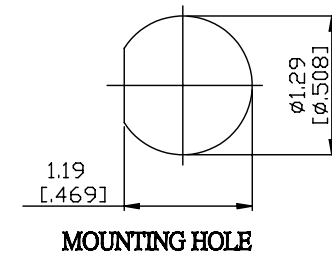

NO.	COMPONENTS	IMPEDANCE
1	TNC MALE RIGHT ANGLE	50 OHM
2	JBY195	50 OHM
3	HEAT SHRINKING TUBE	
4	TNC REVERSE POLARITY FEMALE FOR BULKHEAD	50 OHM

JYE BAO P/N	L CM (INCH)
T39T95-L195-15	15 (5.906)
T39T95-L195-30	30 (11.811)
T39T95-L195-50	50 (19.685)
T39T95-L195-100	100 (39.370)
T39T95-L195-150	150 (59.055)
T39T95-L195-200	200 (78.740)
T39T95-L195-XXX	CUSTOM LENGTH IN CM

LENGTH TOLERANCE IS $\pm 1.5\%$ OR $\pm 10\text{MM}$, WHICHEVER IS GREATER.	JYE BAO CO., LTD. TAIPEI TAIWAN
	DESCRIPTION CABLE ASSEMBLY TNC PLUG R/A TO TNC R/P JACK FOR BULKHEAD
	JYE BAO DRAWING NO. T39T95-L195-XXX