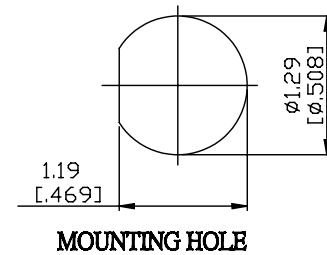

NO.	COMPONENTS	IMPEDANCE
1	TNC MALE RIGHT ANGLE	50 OHM
2	.085" TIN PLATED SEMI-RIGID CABLE (TIN PLATED RG405)	50 OHM
3	TNC REVERSE POLARITY FEMALE FOR BULKHEAD	50 OHM

JYE BAO P/N	L CM (INCH)
T39T95-85T-15	15 (5.906)
T39T95-85T-30	30 (11.811)
T39T95-85T-50	50 (19.685)
T39T95-85T-100	100 (39.370)
T39T95-85T-150	150 (59.055)
T39T95-85T-200	200 (78.740)
T39T95-85T-XXX	CUSTOM LENGTH IN CM

LENGTH TOLERANCE IS $\pm 1.5\%$ OR $\pm 10\text{MM}$, WHICHEVER IS GREATER.	JYE BAO CO., LTD. TAIPEI TAIWAN
	DESCRIPTION CABLE ASSEMBLY TNC PLUG R/A TO TNC R/P JACK FOR BULKHEAD
	JYE BAO DRAWING NO. T39T95-85T-XXX