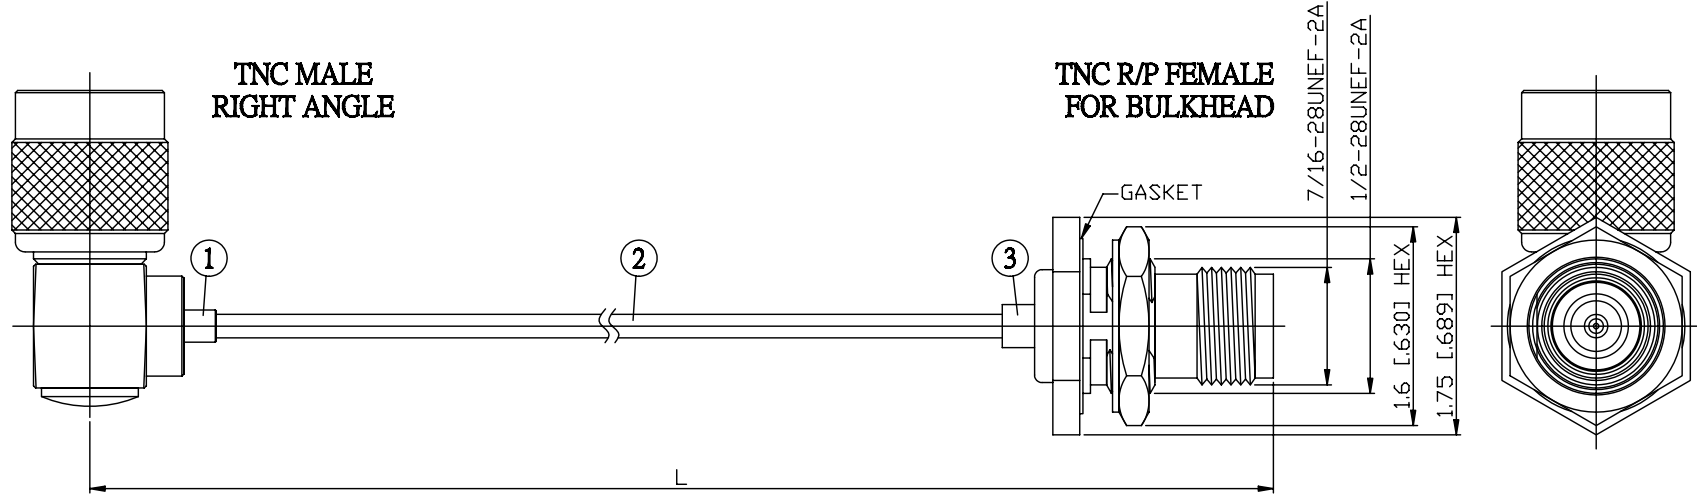

NO.	COMPONENTS	IMPEDANCE
1	TNC MALE RIGHT ANGLE	50 OHM
2	.085" TIN PLATED SEMI-RIGID CABLE (TIN PLATED RG405)	50 OHM
3	TNC REVERSE POLARITY FEMALE FOR BULKHEAD	50 OHM

JYE BAO P/N	L CM (INCH)
T39T95-85T-15	15 (5.906)
T39T95-85T-30	30 (11.811)
T39T95-85T-50	50 (19.685)
T39T95-85T-100	100 (39.370)
T39T95-85T-150	150 (59.055)
T39T95-85T-200	200 (78.740)
T39T95-85T-XXX	CUSTOM LENGTH IN CM

LENGTH TOLERANCE IS $\pm 1.5\%$ OR $\pm 10\text{MM}$, WHICHEVER IS GREATER.	JYE BAO CO., LTD. TAIPEI TAIWAN
	DESCRIPTION CABLE ASSEMBLY TNC PLUG R/A TO TNC R/P JACK FOR BULKHEAD
	JYE BAO DRAWING NO. T39T95-85T-XXX