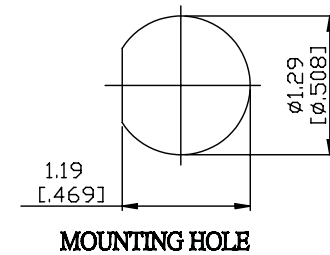

NO.	COMPONENTS	IMPEDANCE
1	TNC MALE RIGHT ANGLE	50 OHM
2	.085" HANDBENDABLE CABLE (= JYEBAO P/N .085SRF-W-P-50)	50 OHM
3	TNC REVERSE POLARITY FEMALE FOR BULKHEAD	50 OHM

JYE BAO P/N	L CM (INCH)
T39T95-85S-15	15 (5.906)
T39T95-85S-30	30 (11.811)
T39T95-85S-50	50 (19.685)
T39T95-85S-100	100 (39.370)
T39T95-85S-150	150 (59.055)
T39T95-85S-200	200 (78.740)
T39T95-85S-XXX	CUSTOM LENGTH IN CM

LENGTH TOLERANCE IS $\pm 1.5\%$ OR $\pm 10\text{MM}$, WHICHEVER IS GREATER.	JYE BAO CO., LTD. TAIPEI TAIWAN
	DESCRIPTION CABLE ASSEMBLY TNC PLUG R/A TO TNC R/P JACK FOR BULKHEAD
	JYE BAO DRAWING NO. T39T95-85S-XXX