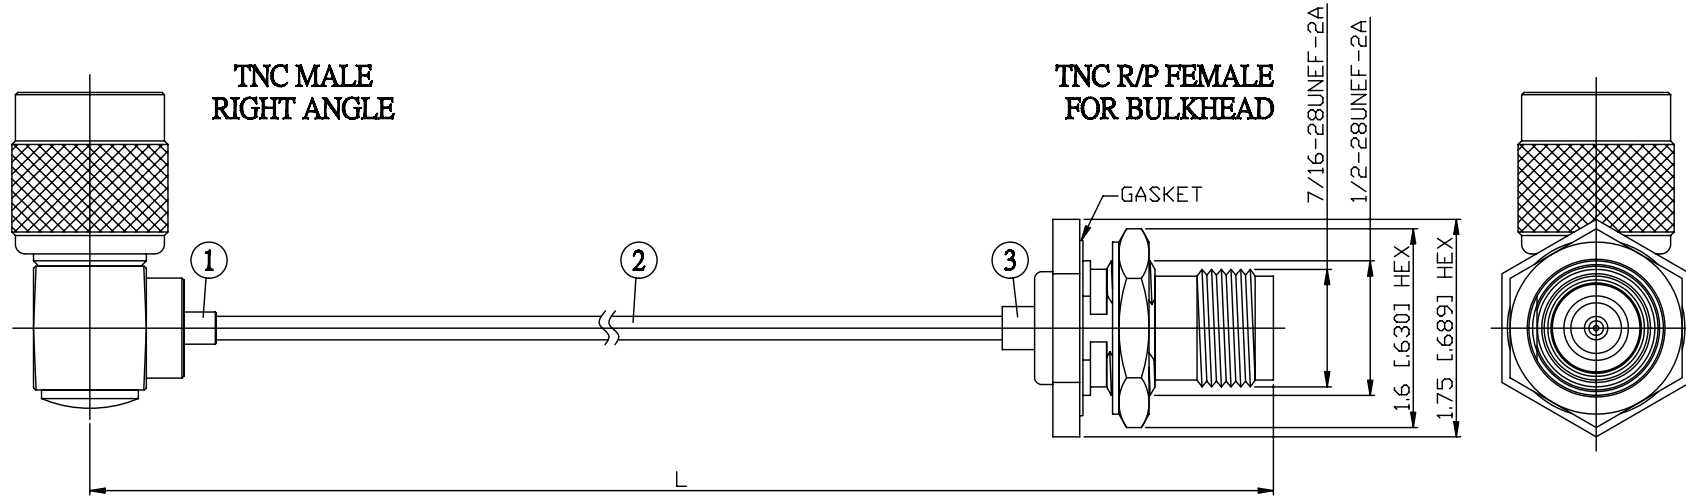

NO.	COMPONENTS	IMPEDANCE
1	TNC MALE RIGHT ANGLE	50 OHM
2	.085" HANDBENDABLE CABLE (= JYEBAO P/N .085SRF-W-P-50)	50 OHM
3	TNC REVERSE POLARITY FEMALE FOR BULKHEAD	50 OHM

JYE BAO P/N	L CM (INCH)
T39T95-85S-15	15 (5.906)
T39T95-85S-30	30 (11.811)
T39T95-85S-50	50 (19.685)
T39T95-85S-100	100 (39.370)
T39T95-85S-150	150 (59.055)
T39T95-85S-200	200 (78.740)
T39T95-85S-XXX	CUSTOM LENGTH IN CM

LENGTH TOLERANCE IS $\pm 1.5\%$ OR $\pm 10\text{MM}$, WHICHEVER IS GREATER.	JYE BAO CO., LTD. TAIPEI TAIWAN
	DESCRIPTION CABLE ASSEMBLY TNC PLUG R/A TO TNC R/P JACK FOR BULKHEAD
	JYE BAO DRAWING NO. T39T95-85S-XXX