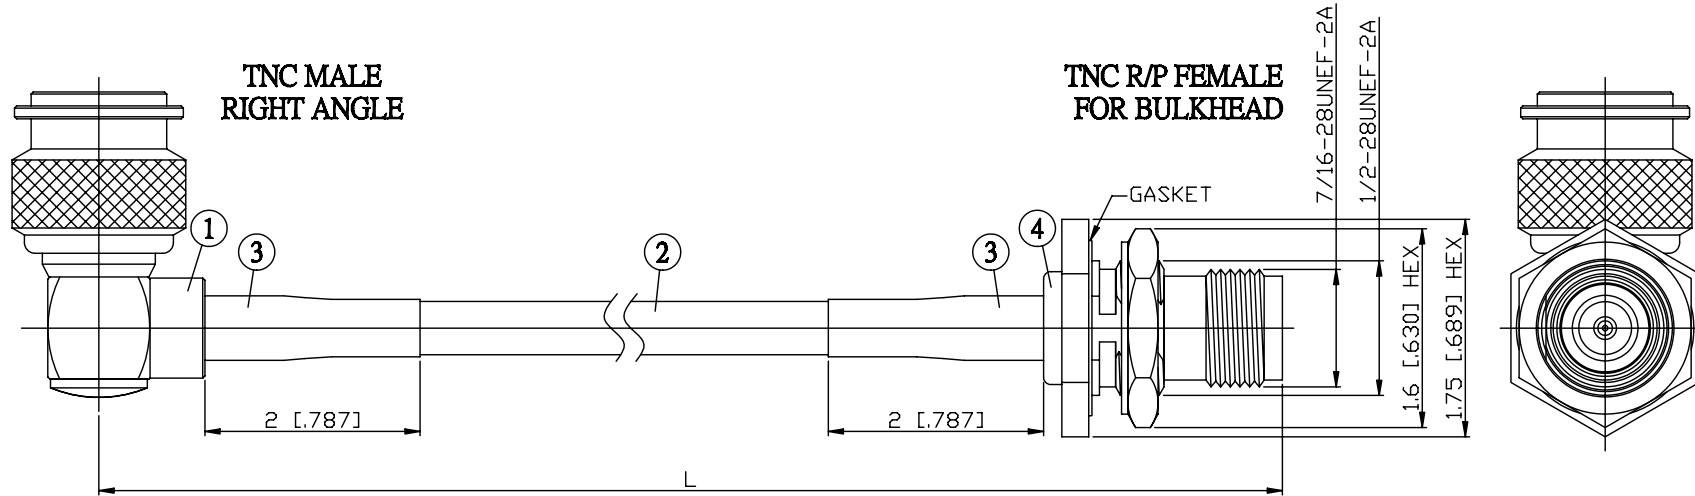

NO.	COMPONENTS	IMPEDANCE
1	TNC MALE RIGHT ANGLE	50 OHM
2	RG58	50 OHM
3	HEAT SHRINKING TUBE	
4	TNC REVERSE POLARITY FEMALE FOR BULKHEAD	50 OHM

JYE BAO P/N	L CM (INCH)
T39T95-58-15	15 (5.906)
T39T95-58-30	30 (11.811)
T39T95-58-50	50 (19.685)
T39T95-58-100	100 (39.370)
T39T95-58-150	150 (59.055)
T39T95-58-200	200 (78.740)
T39T95-58-XXX	CUSTOM LENGTH IN CM

LENGTH TOLERANCE IS $\pm 1.5\%$ OR $\pm 10\text{MM}$, WHICHEVER IS GREATER.	JYE BAO CO., LTD. TAIPEI TAIWAN
	DESCRIPTION CABLE ASSEMBLY TNC PLUG R/A TO TNC R/P JACK FOR BULKHEAD
	JYE BAO DRAWING NO. T39T95-58-XXX