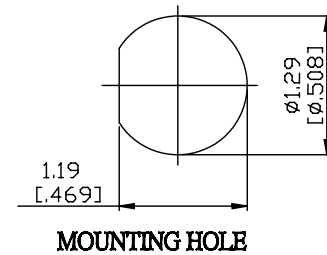

NO.	COMPONENTS	IMPEDANCE
1	TNC MALE RIGHT ANGLE	50 OHM
2	RG58	50 OHM
3	HEAT SHRINKING TUBE	
4	TNC REVERSE POLARITY FEMALE FOR BULKHEAD	50 OHM

JYE BAO P/N	L CM (INCH)
T39T95-58-15	15 (5.906)
T39T95-58-30	30 (11.811)
T39T95-58-50	50 (19.685)
T39T95-58-100	100 (39.370)
T39T95-58-150	150 (59.055)
T39T95-58-200	200 (78.740)
T39T95-58-XXX	CUSTOM LENGTH IN CM

LENGTH TOLERANCE IS $\pm 1.5\%$ OR $\pm 10\text{MM}$, WHICHEVER IS GREATER.	JYE BAO CO., LTD. TAIPEI TAIWAN
	DESCRIPTION CABLE ASSEMBLY TNC PLUG R/A TO TNC R/P JACK FOR BULKHEAD
	JYE BAO DRAWING NO. T39T95-58-XXX