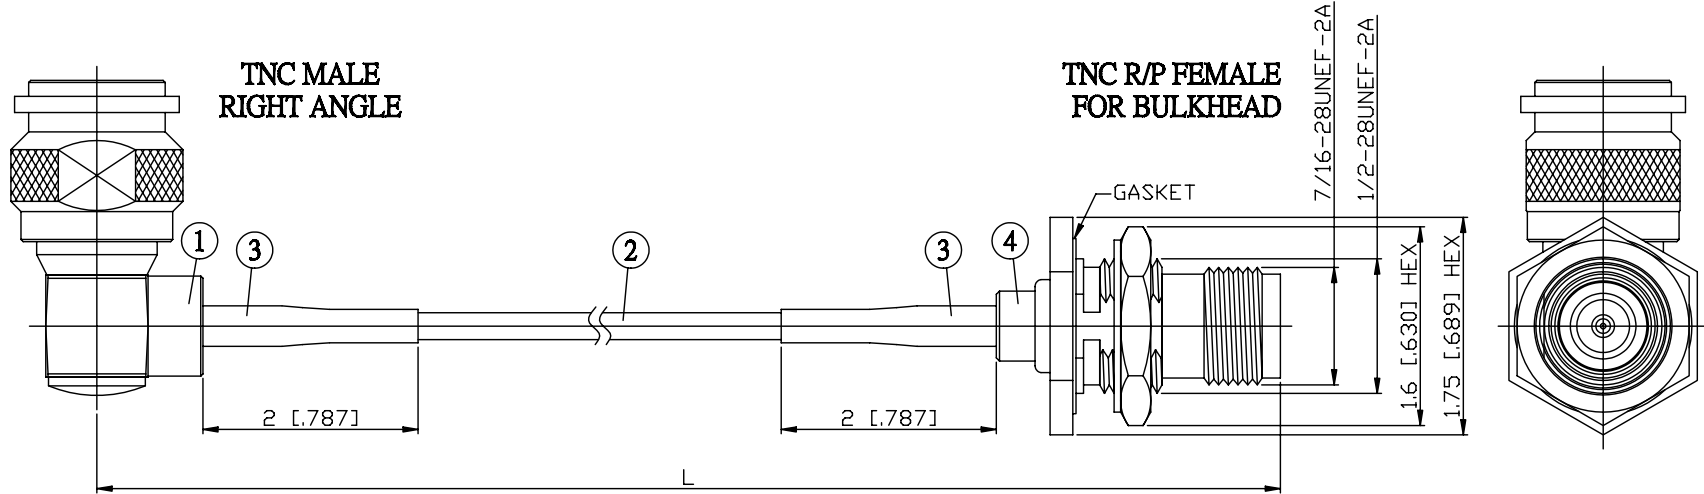

NO.	COMPONENTS	IMPEDANCE
1	TNC MALE RIGHT ANGLE	50 OHM
2	RG316	50 OHM
3	HEAT SHRINKING TUBE	
4	TNC REVERSE POLARITY FEMALE FOR BULKHEAD	50 OHM

JYE BAO P/N	L CM (INCH)
T39T95-316-15	15 (5.906)
T39T95-316-30	30 (11.811)
T39T95-316-50	50 (19.685)
T39T95-316-100	100 (39.370)
T39T95-316-150	150 (59.055)
T39T95-316-200	200 (78.740)
T39T95-316-XXX	CUSTOM LENGTH IN CM

LENGTH TOLERANCE IS $\pm 1.5\%$ OR $\pm 10\text{MM}$, WHICHEVER IS GREATER.	JYE BAO CO., LTD. TAIPEI TAIWAN
	DESCRIPTION CABLE ASSEMBLY TNC PLUG R/A TO TNC R/P JACK FOR BULKHEAD
	JYE BAO DRAWING NO. T39T95-316-XXX