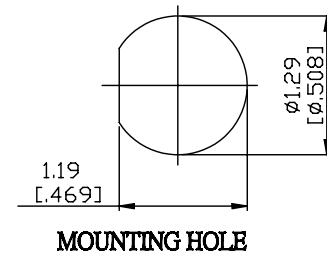

NO.	COMPONENTS	IMPEDANCE
1	TNC MALE RIGHT ANGLE	50 OHM
2	RG316	50 OHM
3	HEAT SHRINKING TUBE	
4	TNC REVERSE POLARITY FEMALE FOR BULKHEAD	50 OHM

JYE BAO P/N	L CM (INCH)
T39T95-316-15	15 (5.906)
T39T95-316-30	30 (11.811)
T39T95-316-50	50 (19.685)
T39T95-316-100	100 (39.370)
T39T95-316-150	150 (59.055)
T39T95-316-200	200 (78.740)
T39T95-316-XXX	CUSTOM LENGTH IN CM

LENGTH TOLERANCE IS $\pm 1.5\%$ OR $\pm 10\text{MM}$, WHICHEVER IS GREATER.	JYE BAO CO., LTD. TAIPEI TAIWAN
	DESCRIPTION CABLE ASSEMBLY TNC PLUG R/A TO TNC R/P JACK FOR BULKHEAD
	JYE BAO DRAWING NO. T39T95-316-XXX