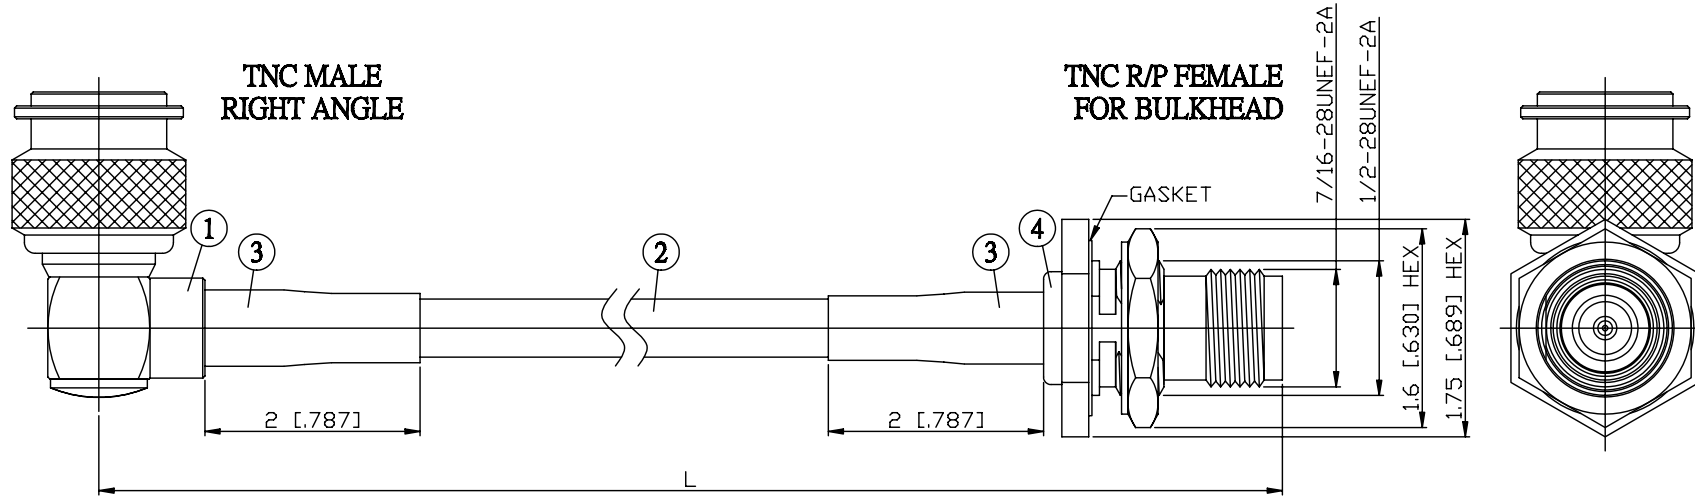

NO.	COMPONENTS	IMPEDANCE
1	TNC MALE RIGHT ANGLE	50 OHM
2	RG223	50 OHM
3	HEAT SHRINKING TUBE	
4	TNC REVERSE POLARITY FEMALE FOR BULKHEAD	50 OHM

JYE BAO P/N	L CM (INCH)
T39T95-223-15	15 (5.906)
T39T95-223-30	30 (11.811)
T39T95-223-50	50 (19.685)
T39T95-223-100	100 (39.370)
T39T95-223-150	150 (59.055)
T39T95-223-200	200 (78.740)
T39T95-223-XXX	CUSTOM LENGTH IN CM

LENGTH TOLERANCE IS $\pm 1.5\%$ OR $\pm 10\text{MM}$, WHICHEVER IS GREATER.	JYE BAO CO., LTD. TAIPEI TAIWAN
	DESCRIPTION CABLE ASSEMBLY TNC PLUG R/A TO TNC R/P JACK FOR BULKHEAD
	JYE BAO DRAWING NO. T39T95-223-XXX