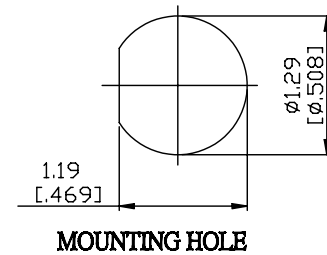

NO.	COMPONENTS	IMPEDANCE
1	TNC MALE RIGHT ANGLE	50 OHM
2	RG223	50 OHM
3	HEAT SHRINKING TUBE	
4	TNC REVERSE POLARITY FEMALE FOR BULKHEAD	50 OHM

JYE BAO P/N	L CM (INCH)
T39T95-223-15	15 (5.906)
T39T95-223-30	30 (11.811)
T39T95-223-50	50 (19.685)
T39T95-223-100	100 (39.370)
T39T95-223-150	150 (59.055)
T39T95-223-200	200 (78.740)
T39T95-223-XXX	CUSTOM LENGTH IN CM

LENGTH TOLERANCE IS $\pm 1.5\%$ OR $\pm 10\text{MM}$, WHICHEVER IS GREATER.	JYE BAO CO., LTD. TAIPEI TAIWAN
	DESCRIPTION CABLE ASSEMBLY TNC PLUG R/A TO TNC R/P JACK FOR BULKHEAD
	JYE BAO DRAWING NO. T39T95-223-XXX