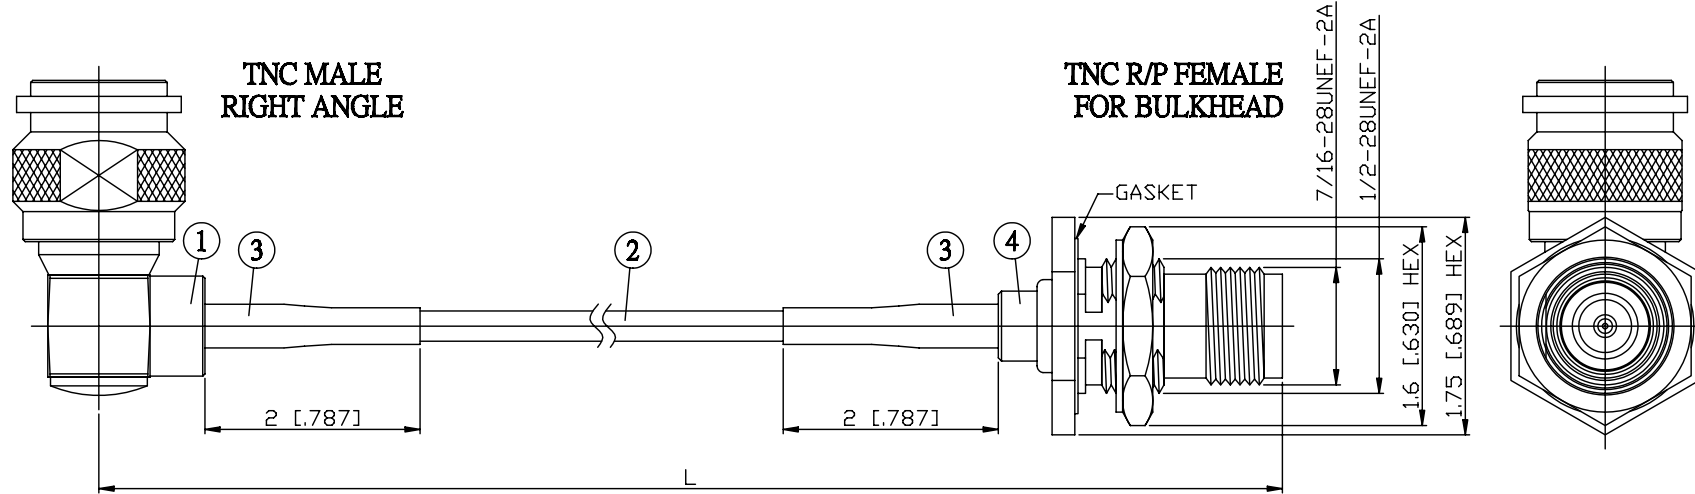

NO.	COMPONENTS	IMPEDANCE
1	TNC MALE RIGHT ANGLE	50 OHM
2	RG174	50 OHM
3	HEAT SHRINKING TUBE	
4	TNC REVERSE POLARITY FEMALE FOR BULKHEAD	50 OHM

JYE BAO P/N	L CM (INCH)
T39T95-174-15	15 (5.906)
T39T95-174-30	30 (11.811)
T39T95-174-50	50 (19.685)
T39T95-174-100	100 (39.370)
T39T95-174-150	150 (59.055)
T39T95-174-200	200 (78.740)
T39T95-174-XXX	CUSTOM LENGTH IN CM

LENGTH TOLERANCE IS $\pm 1.5\%$ OR $\pm 10\text{MM}$ , WHICHEVER IS GREATER.	<b>JYE BAO CO., LTD.</b> TAIPEI TAIWAN
	DESCRIPTION CABLE ASSEMBLY TNC PLUG R/A TO TNC R/P JACK FOR BULKHEAD
	JYE BAO DRAWING NO. T39T95-174-XXX