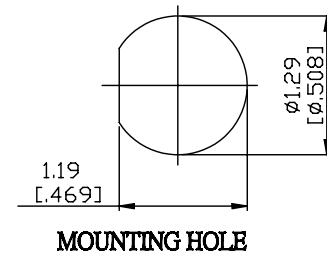

NO.	COMPONENTS	IMPEDANCE
1	TNC MALE RIGHT ANGLE	50 OHM
2	RG174	50 OHM
3	HEAT SHRINKING TUBE	
4	TNC REVERSE POLARITY FEMALE FOR BULKHEAD	50 OHM

JYE BAO P/N	L CM (INCH)
T39T95-174-15	15 (5.906)
T39T95-174-30	30 (11.811)
T39T95-174-50	50 (19.685)
T39T95-174-100	100 (39.370)
T39T95-174-150	150 (59.055)
T39T95-174-200	200 (78.740)
T39T95-174-XXX	CUSTOM LENGTH IN CM

LENGTH TOLERANCE IS $\pm 1.5\%$ OR $\pm 10\text{MM}$ , WHICHEVER IS GREATER.	<b>JYE BAO CO., LTD.</b> TAIPEI TAIWAN
	DESCRIPTION CABLE ASSEMBLY TNC PLUG R/A TO TNC R/P JACK FOR BULKHEAD
	JYE BAO DRAWING NO. T39T95-174-XXX