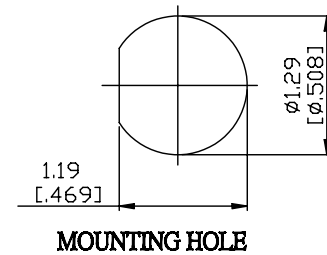

NO.	COMPONENTS	IMPEDANCE
1	TNC MALE RIGHT ANGLE	50 OHM
2	RG142	50 OHM
3	HEAT SHRINKING TUBE	
4	TNC REVERSE POLARITY FEMALE FOR BULKHEAD	50 OHM

JYE BAO P/N	L CM (INCH)
T39T95-142-15	15 (5.906)
T39T95-142-30	30 (11.811)
T39T95-142-50	50 (19.685)
T39T95-142-100	100 (39.370)
T39T95-142-150	150 (59.055)
T39T95-142-200	200 (78.740)
T39T95-142-XXX	CUSTOM LENGTH IN CM

LENGTH TOLERANCE IS ±1.5% OR ±10MM, WHICHEVER IS GREATER.	JYE BAO CO., LTD. TAIPEI TAIWAN
	DESCRIPTION CABLE ASSEMBLY TNC PLUG R/A TO TNC R/P JACK FOR BULKHEAD
	JYE BAO DRAWING NO. T39T95-142-XXX