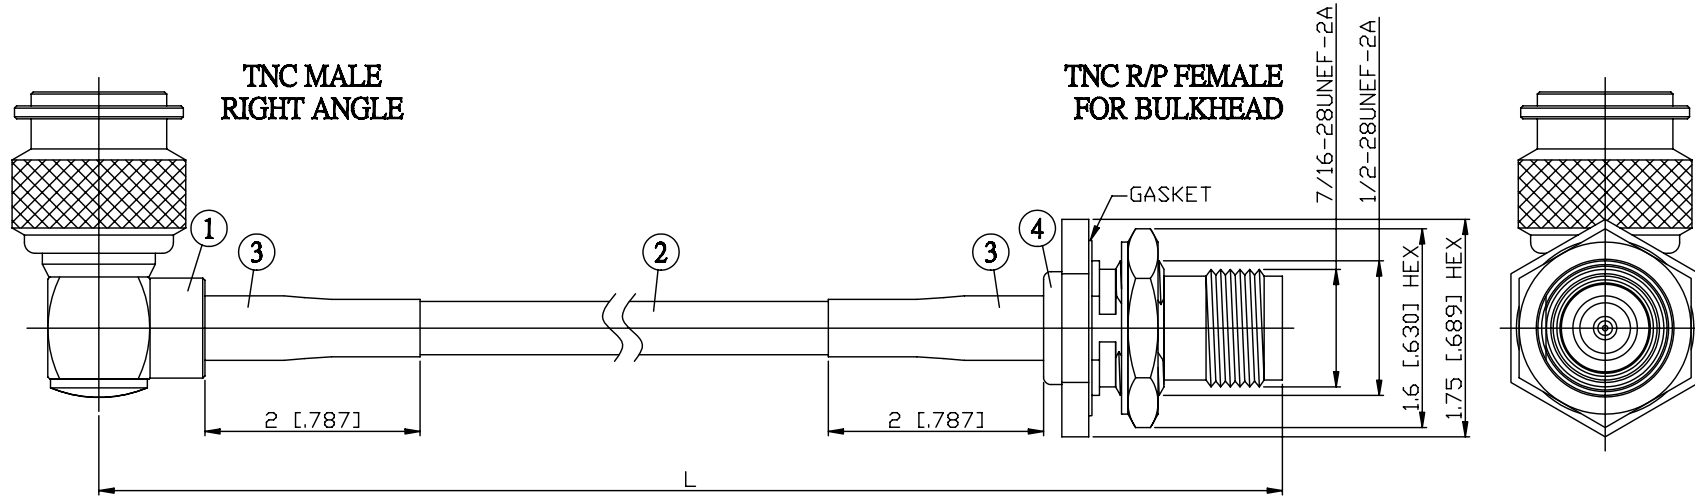

NO.	COMPONENTS	IMPEDANCE
1	TNC MALE RIGHT ANGLE	50 OHM
2	RG142	50 OHM
3	HEAT SHRINKING TUBE	
4	TNC REVERSE POLARITY FEMALE FOR BULKHEAD	50 OHM

JYE BAO P/N	L CM (INCH)
T39T95-142-15	15 (5.906)
T39T95-142-30	30 (11.811)
T39T95-142-50	50 (19.685)
T39T95-142-100	100 (39.370)
T39T95-142-150	150 (59.055)
T39T95-142-200	200 (78.740)
T39T95-142-XXX	CUSTOM LENGTH IN CM

LENGTH TOLERANCE IS ±1.5% OR ±10MM, WHICHEVER IS GREATER.	JYE BAO CO., LTD. TAIPEI TAIWAN
	DESCRIPTION CABLE ASSEMBLY TNC PLUG R/A TO TNC R/P JACK FOR BULKHEAD
	JYE BAO DRAWING NO. T39T95-142-XXX