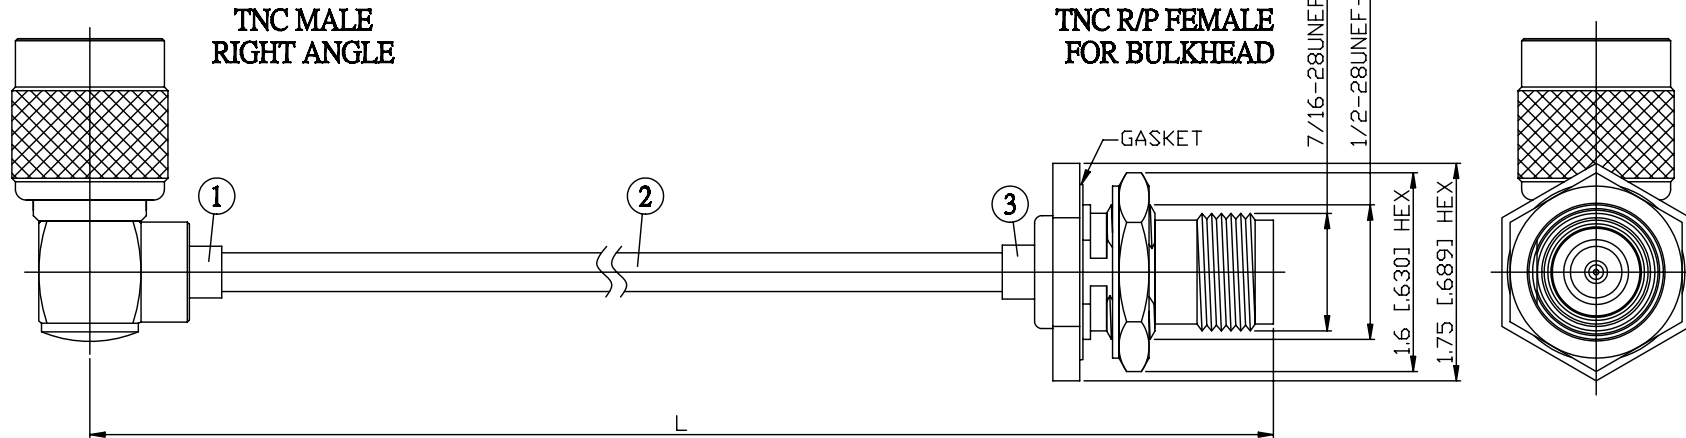

NO.	COMPONENTS	IMPEDANCE
1	TNC MALE RIGHT ANGLE	50 OHM
2	.141" TIN PLATED SEMI-RIGID CABLE (TIN PLATED RG402)	50 OHM
3	TNC REVERSE POLARITY FEMALE FOR BULKHEAD	50 OHM

JYE BAO P/N	L CM (INCH)
T39T95-141T-15	15 (5.906)
T39T95-141T-30	30 (11.811)
T39T95-141T-50	50 (19.685)
T39T95-141T-100	100 (39.370)
T39T95-141T-150	150 (59.055)
T39T95-141T-200	200 (78.740)
T39T95-141T-XXX	CUSTOM LENGTH IN CM

LENGTH TOLERANCE IS ±1.5% OR ±10MM, WHICHEVER IS GREATER.	JYE BAO CO., LTD. TAIPEI TAIWAN
	DESCRIPTION CABLE ASSEMBLY TNC PLUG R/A TO TNC R/P JACK FOR BULKHEAD
	JYE BAO DRAWING NO. T39T95-141T-XXX