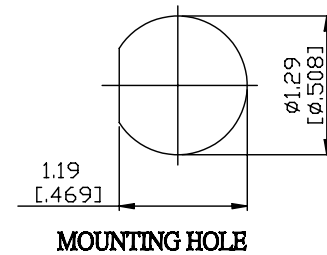

NO.	COMPONENTS	IMPEDANCE
1	TNC MALE RIGHT ANGLE	50 OHM
2	.141" TIN PLATED SEMI-RIGID CABLE (TIN PLATED RG402)	50 OHM
3	TNC REVERSE POLARITY FEMALE FOR BULKHEAD	50 OHM

JYE BAO P/N	L CM (INCH)
T39T95-141T-15	15 (5.906)
T39T95-141T-30	30 (11.811)
T39T95-141T-50	50 (19.685)
T39T95-141T-100	100 (39.370)
T39T95-141T-150	150 (59.055)
T39T95-141T-200	200 (78.740)
T39T95-141T-XXX	CUSTOM LENGTH IN CM

LENGTH TOLERANCE IS ±1.5% OR ±10MM, WHICHEVER IS GREATER.	JYE BAO CO., LTD. TAIPEI TAIWAN
	DESCRIPTION CABLE ASSEMBLY TNC PLUG R/A TO TNC R/P JACK FOR BULKHEAD
	JYE BAO DRAWING NO. T39T95-141T-XXX