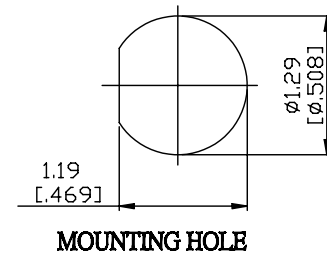

NO.	COMPONENTS	IMPEDANCE
1	TNC MALE RIGHT ANGLE	50 OHM
2	.141" HANDBENDABLE CABLE (= JYEBAO P/N .141SRF-W-P-50)	50 OHM
3	TNC REVERSE POLARITY FEMALE FOR BULKHEAD	50 OHM

JYE BAO P/N	L CM (INCH)
T39T95-141S-15	15 (5.906)
T39T95-141S-30	30 (11.811)
T39T95-141S-50	50 (19.685)
T39T95-141S-100	100 (39.370)
T39T95-141S-150	150 (59.055)
T39T95-141S-200	200 (78.740)
T39T95-141S-XXX	CUSTOM LENGTH IN CM

LENGTH TOLERANCE IS ±1.5% OR ±10MM, WHICHEVER IS GREATER.	<b>JYE BAO CO., LTD.</b> TAIPEI TAIWAN
	DESCRIPTION CABLE ASSEMBLY TNC PLUG R/A TO TNC R/P JACK FOR BULKHEAD
	JYE BAO DRAWING NO. T39T95-141S-XXX