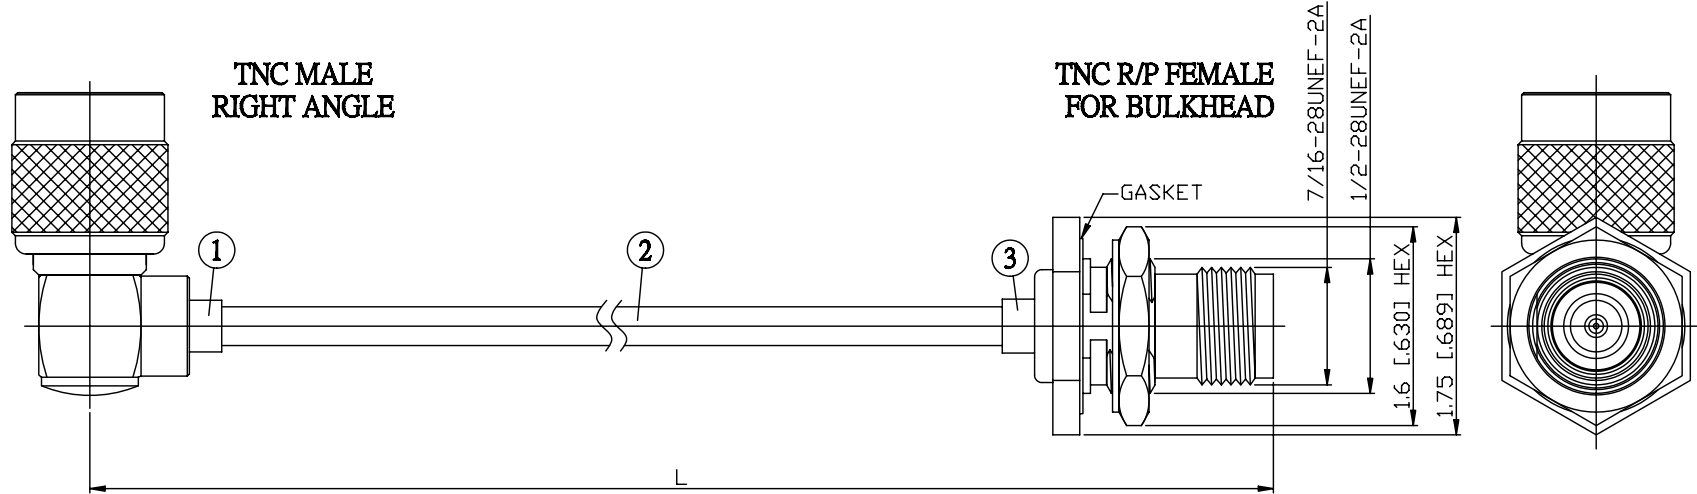

NO.	COMPONENTS	IMPEDANCE
1	TNC MALE RIGHT ANGLE	50 OHM
2	.141" HANDBENDABLE CABLE (= JYEBAO P/N .141SRF-W-P-50)	50 OHM
3	TNC REVERSE POLARITY FEMALE FOR BULKHEAD	50 OHM

JYE BAO P/N	L CM (INCH)
T39T95-141S-15	15 (5.906)
T39T95-141S-30	30 (11.811)
T39T95-141S-50	50 (19.685)
T39T95-141S-100	100 (39.370)
T39T95-141S-150	150 (59.055)
T39T95-141S-200	200 (78.740)
T39T95-141S-XXX	CUSTOM LENGTH IN CM

LENGTH TOLERANCE IS ±1.5% OR ±10MM, WHICHEVER IS GREATER.	<b>JYE BAO CO., LTD.</b> TAIPEI TAIWAN
	DESCRIPTION CABLE ASSEMBLY TNC PLUG R/A TO TNC R/P JACK FOR BULKHEAD
	JYE BAO DRAWING NO. T39T95-141S-XXX