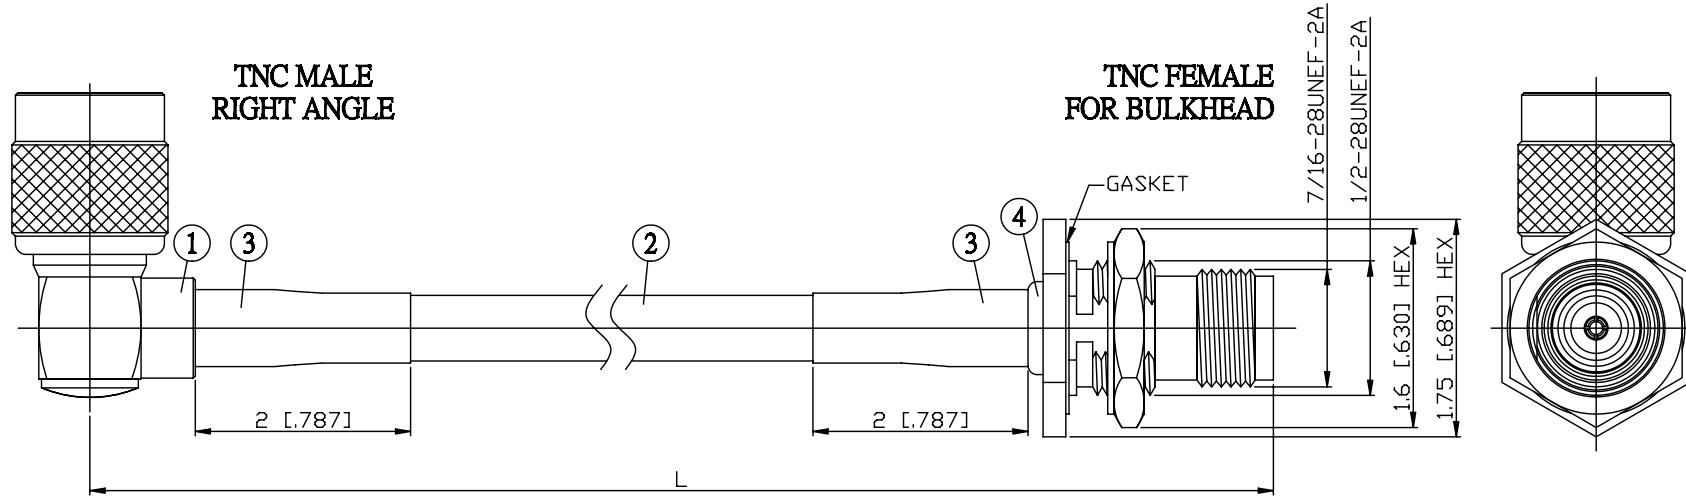

NO.	COMPONENTS	IMPEDANCE
1	TNC MALE RIGHT ANGLE	50 OHM
2	JBY240	50 OHM
3	HEAT SHRINKING TUBE	
4	TNC FEMALE FOR BULKHEAD	50 OHM

JYE BAO P/N	L CM (INCH)
T39T85-L240-15	15 (5.906)
T39T85-L240-30	30 (11.811)
T39T85-L240-50	50 (19.685)
T39T85-L240-100	100 (39.370)
T39T85-L240-150	150 (59.055)
T39T85-L240-200	200 (78.740)
T39T85-L240-XXX	CUSTOM LENGTH IN CM

LENGTH TOLERANCE IS $\pm 1.5\%$ OR $\pm 10\text{MM}$, WHICHEVER IS GREATER.	JYE BAO CO., LTD. TAIPEI TAIWAN
	DESCRIPTION CABLE ASSEMBLY TNC PLUG R/A TO TNC JACK FOR BULKHEAD
	JYE BAO DRAWING NO. T39T85-L240-XXX