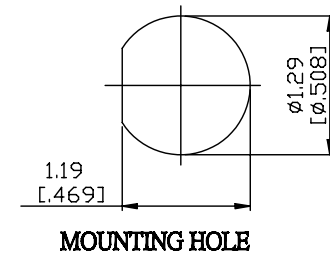

NO.	COMPONENTS	IMPEDANCE
1	TNC MALE RIGHT ANGLE	50 OHM
2	JBY240	50 OHM
3	HEAT SHRINKING TUBE	
4	TNC FEMALE FOR BULKHEAD	50 OHM

JYE BAO P/N	L CM (INCH)
T39T85-L240-15	15 (5.906)
T39T85-L240-30	30 (11.811)
T39T85-L240-50	50 (19.685)
T39T85-L240-100	100 (39.370)
T39T85-L240-150	150 (59.055)
T39T85-L240-200	200 (78.740)
T39T85-L240-XXX	CUSTOM LENGTH IN CM

LENGTH TOLERANCE IS $\pm 1.5\%$ OR $\pm 10\text{MM}$, WHICHEVER IS GREATER.	JYE BAO CO., LTD. TAIPEI TAIWAN
	DESCRIPTION CABLE ASSEMBLY TNC PLUG R/A TO TNC JACK FOR BULKHEAD
	JYE BAO DRAWING NO. T39T85-L240-XXX