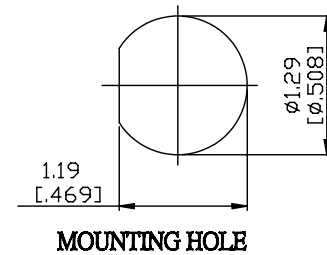

NO.	COMPONENTS	IMPEDANCE
1	TNC MALE RIGHT ANGLE	50 OHM
2	JBY195	50 OHM
3	HEAT SHRINKING TUBE	
4	TNC FEMALE FOR BULKHEAD	50 OHM

JYE BAO P/N	L CM (INCH)
T39T85-L195-15	15 (5.906)
T39T85-L195-30	30 (11.811)
T39T85-L195-50	50 (19.685)
T39T85-L195-100	100 (39.370)
T39T85-L195-150	150 (59.055)
T39T85-L195-200	200 (78.740)
T39T85-L195-XXX	CUSTOM LENGTH IN CM

LENGTH TOLERANCE IS $\pm 1.5\%$ OR $\pm 10\text{MM}$, WHICHEVER IS GREATER.	JYE BAO CO., LTD. TAIPEI TAIWAN
	DESCRIPTION CABLE ASSEMBLY TNC PLUG R/A TO TNC JACK FOR BULKHEAD
	JYE BAO DRAWING NO. T39T85-L195-XXX