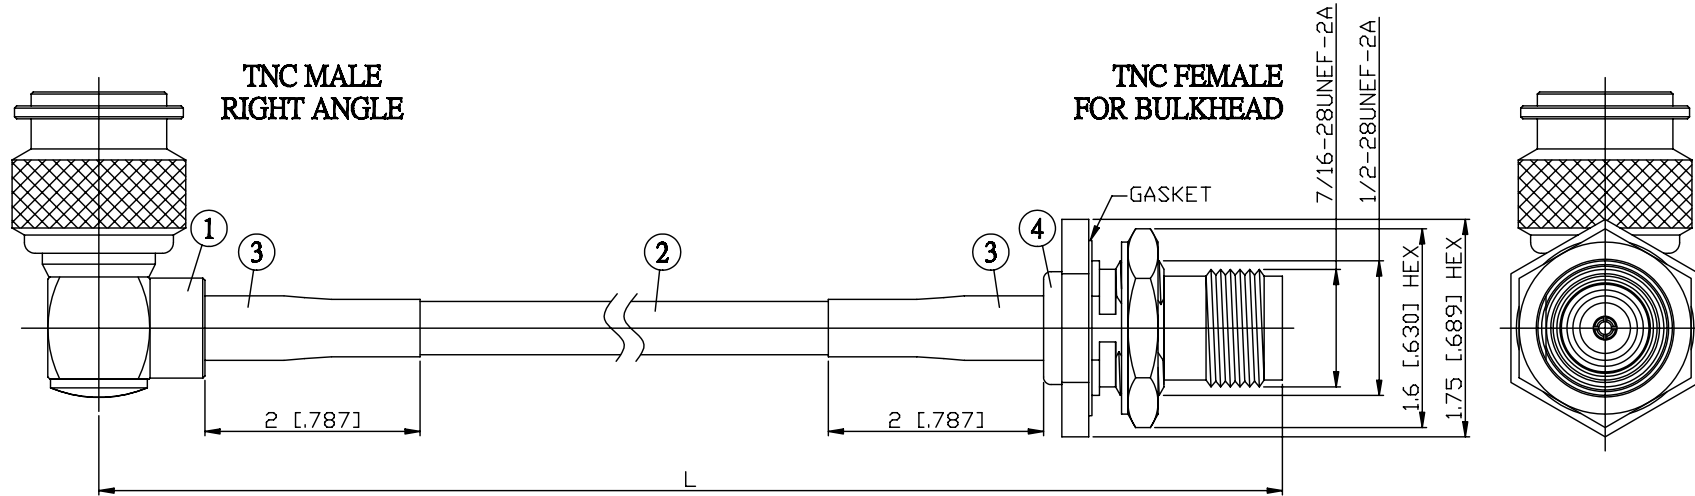

NO.	COMPONENTS	IMPEDANCE
1	TNC MALE RIGHT ANGLE	50 OHM
2	JBY195	50 OHM
3	HEAT SHRINKING TUBE	
4	TNC FEMALE FOR BULKHEAD	50 OHM

JYE BAO P/N	L CM (INCH)
T39T85-L195-15	15 (5.906)
T39T85-L195-30	30 (11.811)
T39T85-L195-50	50 (19.685)
T39T85-L195-100	100 (39.370)
T39T85-L195-150	150 (59.055)
T39T85-L195-200	200 (78.740)
T39T85-L195-XXX	CUSTOM LENGTH IN CM

LENGTH TOLERANCE IS $\pm 1.5\%$ OR $\pm 10\text{MM}$, WHICHEVER IS GREATER.	JYE BAO CO., LTD. TAIPEI TAIWAN
	DESCRIPTION CABLE ASSEMBLY TNC PLUG R/A TO TNC JACK FOR BULKHEAD
	JYE BAO DRAWING NO. T39T85-L195-XXX