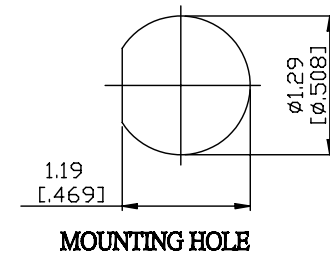

NO.	COMPONENTS	IMPEDANCE
1	TNC MALE RIGHT ANGLE	50 OHM
2	JBY100	50 OHM
3	HEAT SHRINKING TUBE	
4	TNC FEMALE FOR BULKHEAD	50 OHM

JYE BAO P/N	L CM (INCH)
T39T85-L100-15	15 (5.906)
T39T85-L100-30	30 (11.811)
T39T85-L100-50	50 (19.685)
T39T85-L100-100	100 (39.370)
T39T85-L100-150	150 (59.055)
T39T85-L100-200	200 (78.740)
T39T85-L100-XXX	CUSTOM LENGTH IN CM

LENGTH TOLERANCE IS $\pm 1.5\%$ OR $\pm 10\text{MM}$, WHICHEVER IS GREATER.	JYE BAO CO., LTD. TAIPEI TAIWAN
	DESCRIPTION CABLE ASSEMBLY TNC PLUG R/A TO TNC JACK FOR BULKHEAD
	JYE BAO DRAWING NO. T39T85-L100-XXX