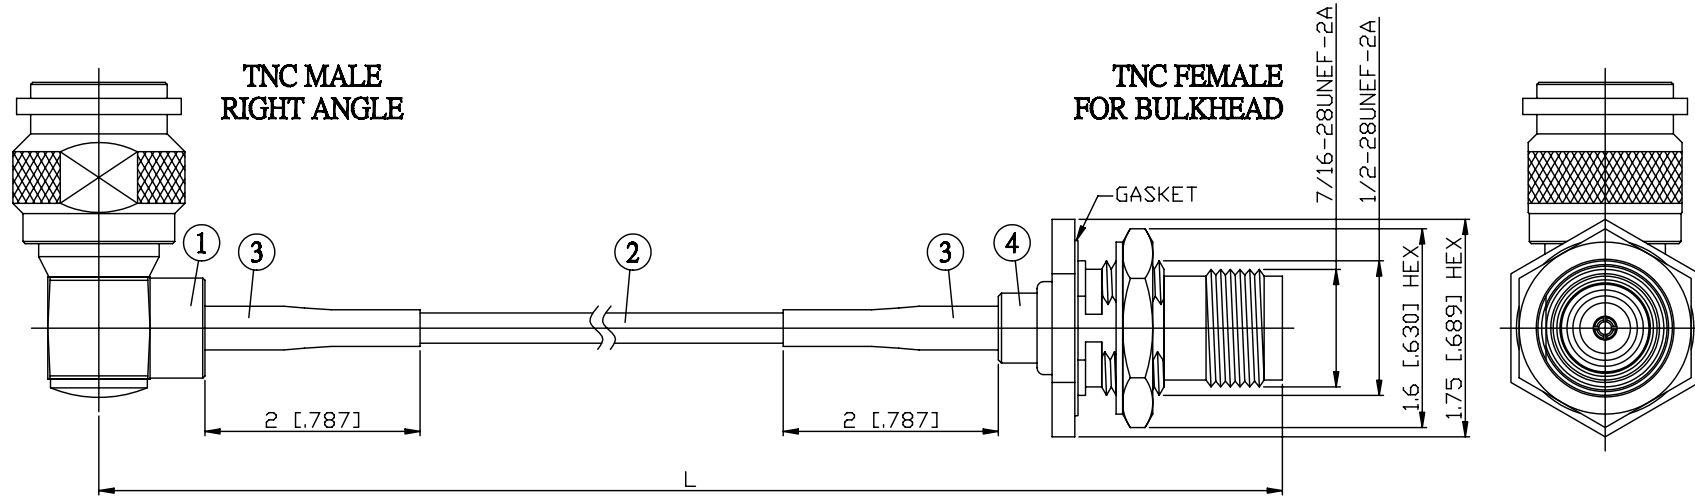

NO.	COMPONENTS	IMPEDANCE
1	TNC MALE RIGHT ANGLE	50 OHM
2	JBY100	50 OHM
3	HEAT SHRINKING TUBE	
4	TNC FEMALE FOR BULKHEAD	50 OHM

JYE BAO P/N	L CM (INCH)
T39T85-L100-15	15 (5.906)
T39T85-L100-30	30 (11.811)
T39T85-L100-50	50 (19.685)
T39T85-L100-100	100 (39.370)
T39T85-L100-150	150 (59.055)
T39T85-L100-200	200 (78.740)
T39T85-L100-XXX	CUSTOM LENGTH IN CM

LENGTH TOLERANCE IS $\pm 1.5\%$ OR $\pm 10\text{MM}$, WHICHEVER IS GREATER.	JYE BAO CO., LTD. TAIPEI TAIWAN
	DESCRIPTION CABLE ASSEMBLY TNC PLUG R/A TO TNC JACK FOR BULKHEAD
	JYE BAO DRAWING NO. T39T85-L100-XXX