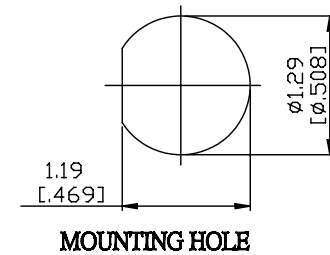

NO.	COMPONENTS	IMPEDANCE
1	TNC MALE RIGHT ANGLE	50 OHM
2	.085" TIN PLATED SEMI-RIGID CABLE (TIN PLATED RG405)	50 OHM
3	TNC FEMALE FOR BULKHEAD	50 OHM

JYE BAO P/N	L CM (INCH)
T39T85-85T-15	15 (5.906)
T39T85-85T-30	30 (11.811)
T39T85-85T-50	50 (19.685)
T39T85-85T-100	100 (39.370)
T39T85-85T-150	150 (59.055)
T39T85-85T-200	200 (78.740)
T39T85-85T-XXX	CUSTOM LENGTH IN CM

LENGTH TOLERANCE IS $\pm 1.5\%$ OR $\pm 10\text{MM}$, WHICHEVER IS GREATER.	JYE BAO CO., LTD.	
	TAIPEI TAIWAN	
	DESCRIPTION	CABLE ASSEMBLY TNC PLUG R/A TO TNC JACK FOR BULKHEAD
JYE BAO DRAWING NO.	T39T85-85T-XXX	