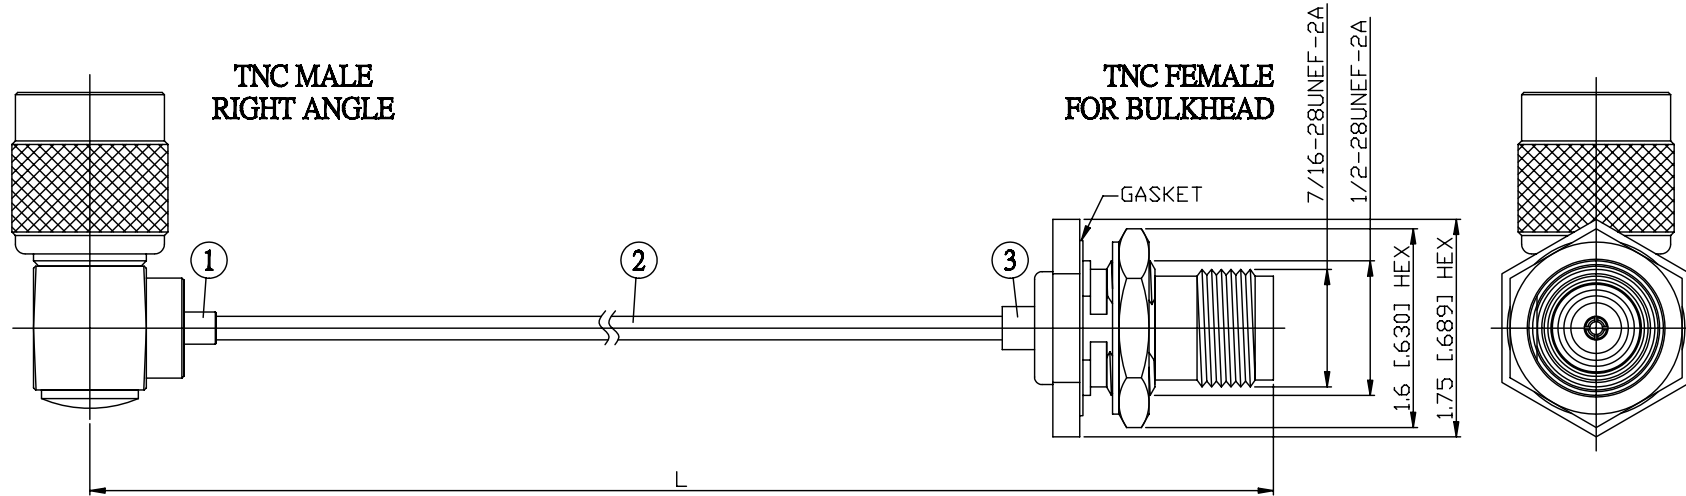

NO.	COMPONENTS	IMPEDANCE
1	TNC MALE RIGHT ANGLE	50 OHM
2	.085" TIN PLATED SEMI-RIGID CABLE (TIN PLATED RG405)	50 OHM
3	TNC FEMALE FOR BULKHEAD	50 OHM

JYE BAO P/N	L CM (INCH)
T39T85-85T-15	15 (5.906)
T39T85-85T-30	30 (11.811)
T39T85-85T-50	50 (19.685)
T39T85-85T-100	100 (39.370)
T39T85-85T-150	150 (59.055)
T39T85-85T-200	200 (78.740)
T39T85-85T-XXX	CUSTOM LENGTH IN CM

LENGTH TOLERANCE IS $\pm 1.5\%$ OR $\pm 10\text{MM}$, WHICHEVER IS GREATER.	JYE BAO CO., LTD.	
	TAIPEI TAIWAN	
	DESCRIPTION	CABLE ASSEMBLY TNC PLUG R/A TO TNC JACK FOR BULKHEAD
JYE BAO DRAWING NO.	T39T85-85T-XXX	