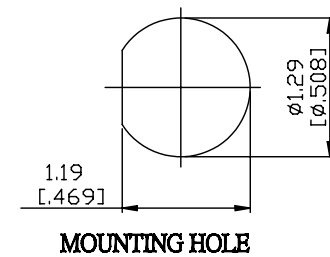

NO.	COMPONENTS	IMPEDANCE
1	TNC MALE RIGHT ANGLE	50 OHM
2	.085" HANDBENDABLE CABLE (= JYEBAO P/N .085SRF-W-P-50)	50 OHM
3	TNC FEMALE FOR BULKHEAD	50 OHM

JYE BAO P/N	L CM (INCH)
T39T85-85S-15	15 (5.906)
T39T85-85S-30	30 (11.811)
T39T85-85S-50	50 (19.685)
T39T85-85S-100	100 (39.370)
T39T85-85S-150	150 (59.055)
T39T85-85S-200	200 (78.740)
T39T85-85S-XXX	CUSTOM LENGTH IN CM

LENGTH TOLERANCE IS ±1.5% OR ±10MM, WHICHEVER IS GREATER.	JYE BAO CO., LTD. TAIPEI TAIWAN	
	DESCRIPTION	CABLE ASSEMBLY TNC PLUG R/A TO TNC JACK FOR BULKHEAD
	JYE BAO DRAWING NO.	T39T85-85S-XXX