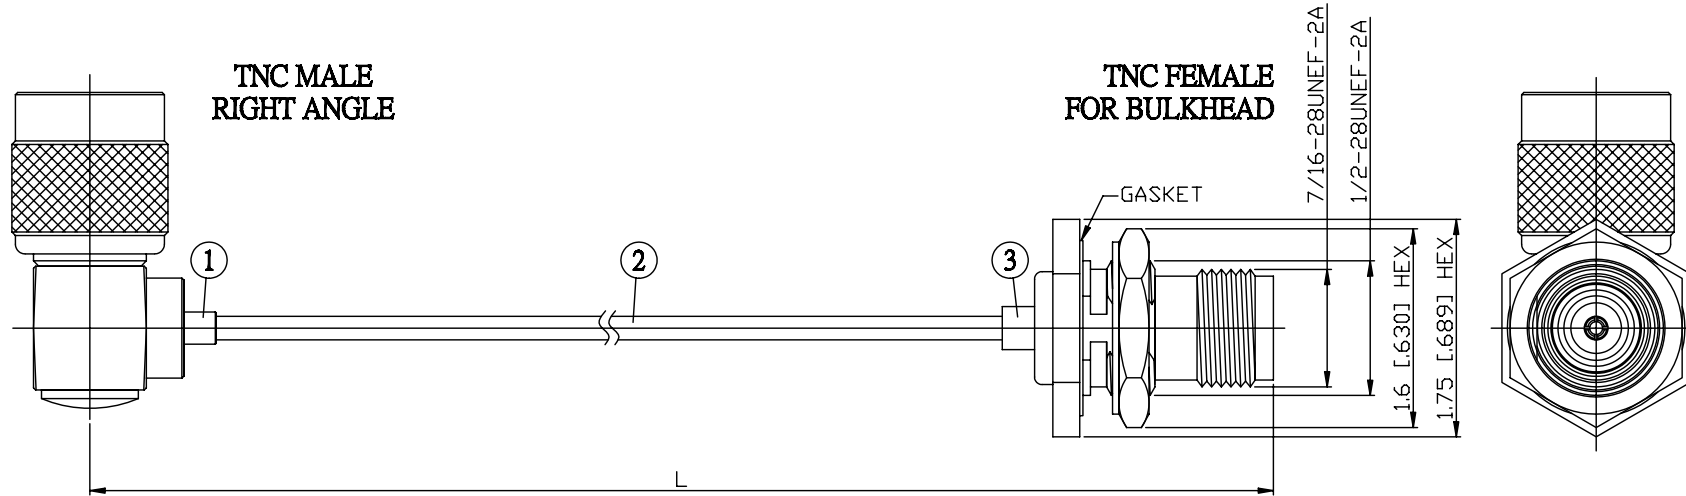

NO.	COMPONENTS	IMPEDANCE
1	TNC MALE RIGHT ANGLE	50 OHM
2	.085" HANDBENDABLE CABLE (= JYEBAO P/N .085SRF-W-P-50)	50 OHM
3	TNC FEMALE FOR BULKHEAD	50 OHM

JYE BAO P/N	L CM (INCH)
T39T85-85S-15	15 (5.906)
T39T85-85S-30	30 (11.811)
T39T85-85S-50	50 (19.685)
T39T85-85S-100	100 (39.370)
T39T85-85S-150	150 (59.055)
T39T85-85S-200	200 (78.740)
T39T85-85S-XXX	CUSTOM LENGTH IN CM

LENGTH TOLERANCE IS ±1.5% OR ±10MM, WHICHEVER IS GREATER.	JYE BAO CO., LTD. TAIPEI TAIWAN	
	DESCRIPTION	CABLE ASSEMBLY TNC PLUG R/A TO TNC JACK FOR BULKHEAD
	JYE BAO DRAWING NO.	T39T85-85S-XXX