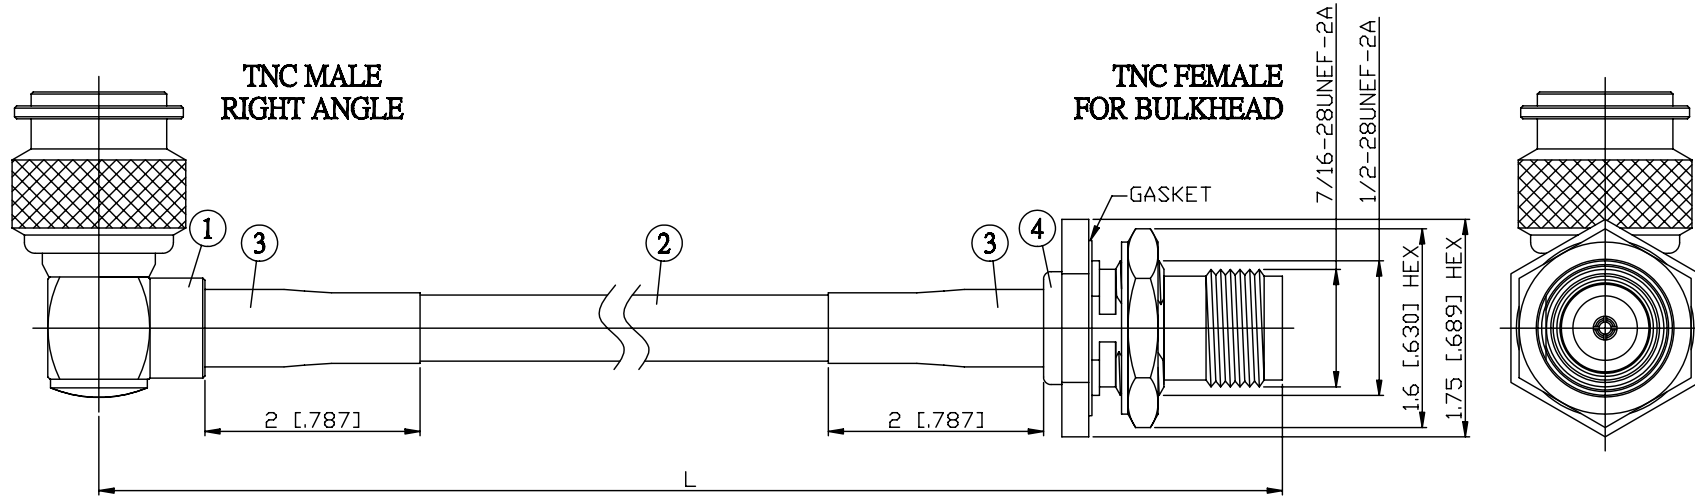

NO.	COMPONENTS	IMPEDANCE
1	TNC MALE RIGHT ANGLE	75 OHM
2	RG59	75 OHM
3	HEAT SHRINKING TUBE	
4	TNC FEMALE FOR BULKHEAD	75 OHM

JYE BAO P/N	L CM (INCH)
T39T85-59-15	15 (5.906)
T39T85-59-30	30 (11.811)
T39T85-59-50	50 (19.685)
T39T85-59-100	100 (39.370)
T39T85-59-150	150 (59.055)
T39T85-59-200	200 (78.740)
T39T85-59-XXX	CUSTOM LENGTH IN CM

LENGTH TOLERANCE IS $\pm 1.5\%$ OR $\pm 10\text{MM}$ , WHICHEVER IS GREATER.	<b>JYE BAO CO., LTD.</b> TAIPEI TAIWAN
	DESCRIPTION CABLE ASSEMBLY TNC PLUG R/A TO TNC JACK FOR BULKHEAD
	JYE BAO DRAWING NO. T39T85-59-XXX