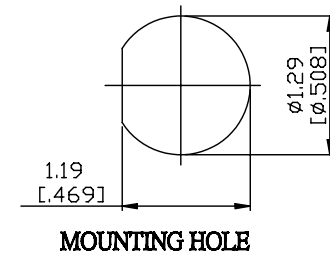

NO.	COMPONENTS	IMPEDANCE
1	TNC MALE RIGHT ANGLE	75 OHM
2	RG59	75 OHM
3	HEAT SHRINKING TUBE	
4	TNC FEMALE FOR BULKHEAD	75 OHM

JYE BAO P/N	L CM (INCH)
T39T85-59-15	15 (5.906)
T39T85-59-30	30 (11.811)
T39T85-59-50	50 (19.685)
T39T85-59-100	100 (39.370)
T39T85-59-150	150 (59.055)
T39T85-59-200	200 (78.740)
T39T85-59-XXX	CUSTOM LENGTH IN CM

LENGTH TOLERANCE IS $\pm 1.5\%$ OR $\pm 10\text{MM}$ , WHICHEVER IS GREATER.	<b>JYE BAO CO., LTD.</b> TAIPEI TAIWAN
	DESCRIPTION CABLE ASSEMBLY TNC PLUG R/A TO TNC JACK FOR BULKHEAD
	JYE BAO DRAWING NO. T39T85-59-XXX