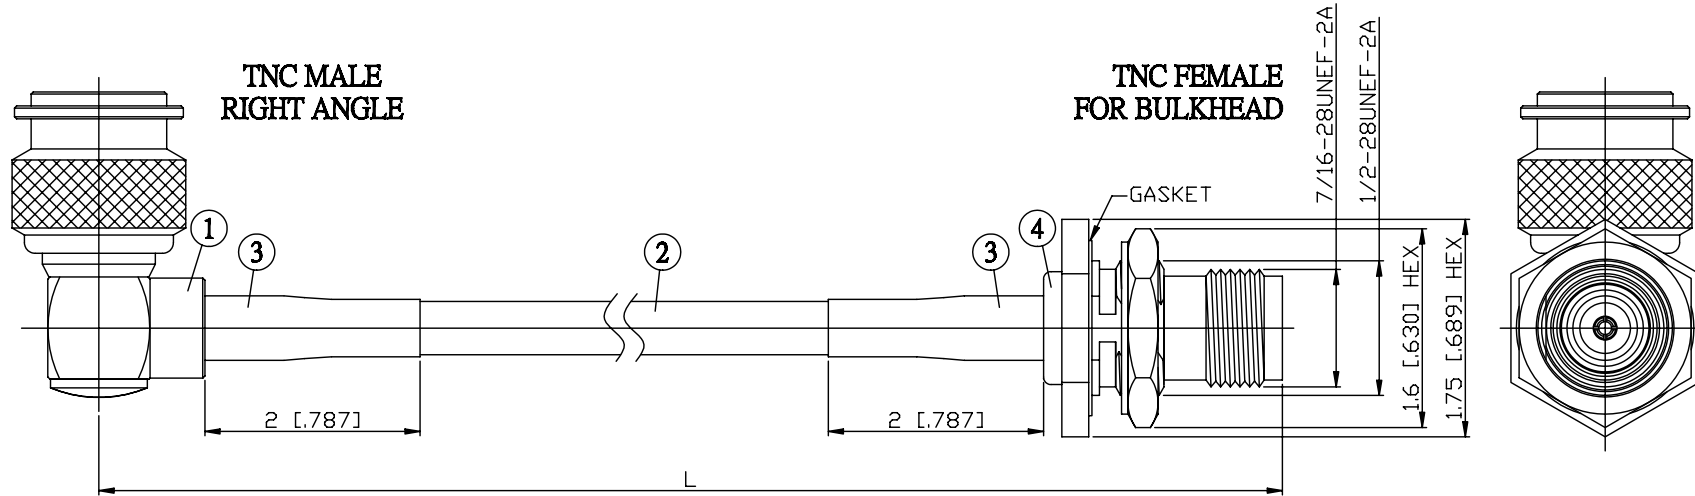

NO.	COMPONENTS	IMPEDANCE
1	TNC MALE RIGHT ANGLE	50 OHM
2	RG58	50 OHM
3	HEAT SHRINKING TUBE	
4	TNC FEMALE FOR BULKHEAD	50 OHM

JYE BAO P/N	L CM (INCH)
T39T85-58-15	15 (5.906)
T39T85-58-30	30 (11.811)
T39T85-58-50	50 (19.685)
T39T85-58-100	100 (39.370)
T39T85-58-150	150 (59.055)
T39T85-58-200	200 (78.740)
T39T85-58-XXX	CUSTOM LENGTH IN CM

LENGTH TOLERANCE IS $\pm 1.5\%$ OR $\pm 10\text{MM}$, WHICHEVER IS GREATER.	JYE BAO CO., LTD. TAIPEI TAIWAN
	DESCRIPTION CABLE ASSEMBLY TNC PLUG R/A TO TNC JACK FOR BULKHEAD
	JYE BAO DRAWING NO. T39T85-58-XXX