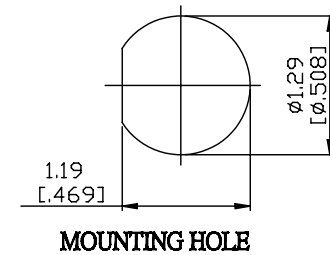

NO.	COMPONENTS	IMPEDANCE
1	TNC MALE RIGHT ANGLE	50 OHM
2	RG58	50 OHM
3	HEAT SHRINKING TUBE	
4	TNC FEMALE FOR BULKHEAD	50 OHM

JYE BAO P/N	L CM (INCH)
T39T85-58-15	15 (5.906)
T39T85-58-30	30 (11.811)
T39T85-58-50	50 (19.685)
T39T85-58-100	100 (39.370)
T39T85-58-150	150 (59.055)
T39T85-58-200	200 (78.740)
T39T85-58-XXX	CUSTOM LENGTH IN CM

LENGTH TOLERANCE IS $\pm 1.5\%$ OR $\pm 10\text{MM}$, WHICHEVER IS GREATER.	JYE BAO CO., LTD. TAIPEI TAIWAN
	DESCRIPTION CABLE ASSEMBLY TNC PLUG R/A TO TNC JACK FOR BULKHEAD
	JYE BAO DRAWING NO. T39T85-58-XXX