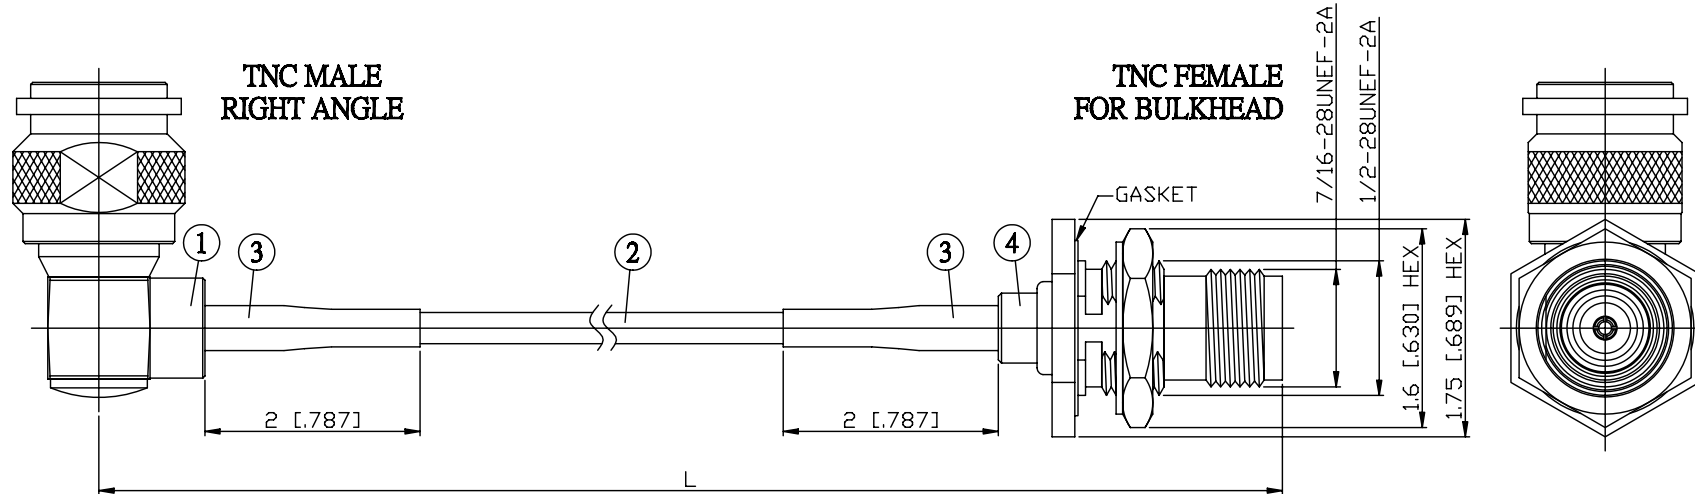

NO.	COMPONENTS	IMPEDANCE
1	TNC MALE RIGHT ANGLE	50 OHM
2	DOUBLE SHIELDED RG316(= RD316)	50 OHM
3	HEAT SHRINKING TUBE	
4	TNC FEMALE FOR BULKHEAD	50 OHM

JYE BAO P/N	L CM (INCH)
T39T85-316D-15	15 (5.906)
T39T85-316D-30	30 (11.811)
T39T85-316D-50	50 (19.685)
T39T85-316D-100	100 (39.370)
T39T85-316D-150	150 (59.055)
T39T85-316D-200	200 (78.740)
T39T85-316D-XXX	CUSTOM LENGTH IN CM

LENGTH TOLERANCE IS $\pm 1.5\%$ OR $\pm 10\text{MM}$, WHICHEVER IS GREATER.	JYE BAO CO., LTD.
	TAIPEI TAIWAN
	DESCRIPTION CABLE ASSEMBLY TNC PLUG R/A TO TNC JACK FOR BULKHEAD
	JYE BAO DRAWING NO. T39T85-316D-XXX