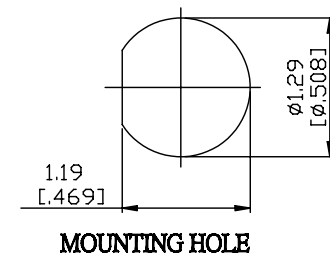

NO.	COMPONENTS	IMPEDANCE
1	TNC MALE RIGHT ANGLE	50 OHM
2	DOUBLE SHIELDED RG316(= RD316)	50 OHM
3	HEAT SHRINKING TUBE	
4	TNC FEMALE FOR BULKHEAD	50 OHM

JYE BAO P/N	L CM (INCH)
T39T85-316D-15	15 (5.906)
T39T85-316D-30	30 (11.811)
T39T85-316D-50	50 (19.685)
T39T85-316D-100	100 (39.370)
T39T85-316D-150	150 (59.055)
T39T85-316D-200	200 (78.740)
T39T85-316D-XXX	CUSTOM LENGTH IN CM

LENGTH TOLERANCE IS $\pm 1.5\%$ OR $\pm 10\text{MM}$, WHICHEVER IS GREATER.	JYE BAO CO., LTD.
	TAIPEI TAIWAN
	DESCRIPTION CABLE ASSEMBLY TNC PLUG R/A TO TNC JACK FOR BULKHEAD
	JYE BAO DRAWING NO. T39T85-316D-XXX