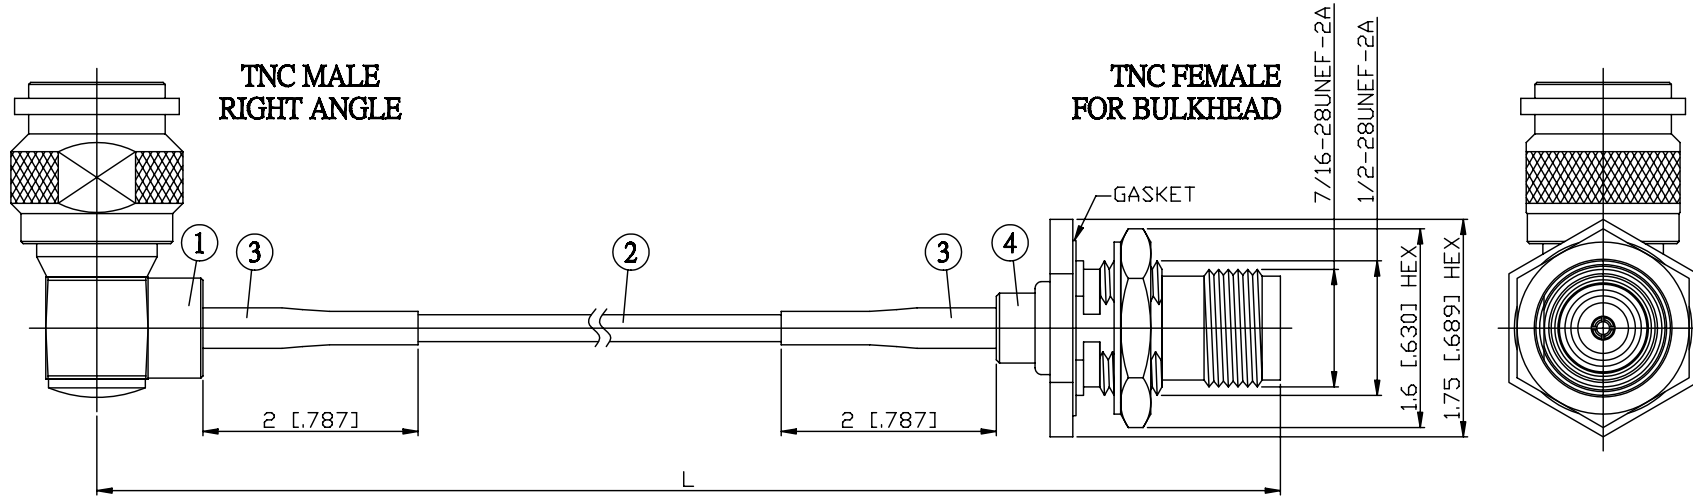

NO.	COMPONENTS	IMPEDANCE
1	TNC MALE RIGHT ANGLE	50 OHM
2	RG316	50 OHM
3	HEAT SHRINKING TUBE	
4	TNC FEMALE FOR BULKHEAD	50 OHM

JYE BAO P/N	L CM (INCH)
T39T85-316-15	15 (5.906)
T39T85-316-30	30 (11.811)
T39T85-316-50	50 (19.685)
T39T85-316-100	100 (39.370)
T39T85-316-150	150 (59.055)
T39T85-316-200	200 (78.740)
T39T85-316-XXX	CUSTOM LENGTH IN CM

LENGTH TOLERANCE IS $\pm 1.5\%$ OR $\pm 10\text{MM}$, WHICHEVER IS GREATER.	JYE BAO CO., LTD.	
	TAIPEI TAIWAN	
	DESCRIPTION	CABLE ASSEMBLY TNC PLUG R/A TO TNC JACK FOR BULKHEAD
JYE BAO DRAWING NO.	T39T85-316-XXX	