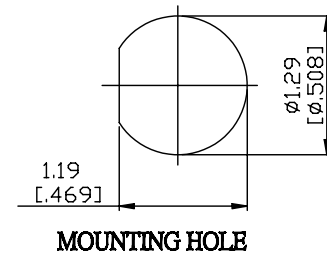

NO.	COMPONENTS	IMPEDANCE
1	TNC MALE RIGHT ANGLE	50 OHM
2	RG316	50 OHM
3	HEAT SHRINKING TUBE	
4	TNC FEMALE FOR BULKHEAD	50 OHM

JYE BAO P/N	L CM (INCH)
T39T85-316-15	15 (5.906)
T39T85-316-30	30 (11.811)
T39T85-316-50	50 (19.685)
T39T85-316-100	100 (39.370)
T39T85-316-150	150 (59.055)
T39T85-316-200	200 (78.740)
T39T85-316-XXX	CUSTOM LENGTH IN CM

LENGTH TOLERANCE IS $\pm 1.5\%$ OR $\pm 10\text{MM}$, WHICHEVER IS GREATER.	JYE BAO CO., LTD.	
	TAIPEI TAIWAN	
	DESCRIPTION	CABLE ASSEMBLY TNC PLUG R/A TO TNC JACK FOR BULKHEAD
JYE BAO DRAWING NO.	T39T85-316-XXX	