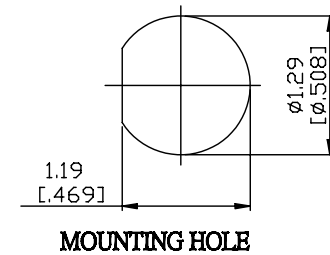

NO.	COMPONENTS	IMPEDANCE
1	TNC MALE RIGHT ANGLE	50 OHM
2	RG223	50 OHM
3	HEAT SHRINKING TUBE	
4	TNC FEMALE FOR BULKHEAD	50 OHM

JYE BAO P/N	L CM (INCH)
T39T85-223-15	15 (5.906)
T39T85-223-30	30 (11.811)
T39T85-223-50	50 (19.685)
T39T85-223-100	100 (39.370)
T39T85-223-150	150 (59.055)
T39T85-223-200	200 (78.740)
T39T85-223-XXX	CUSTOM LENGTH IN CM

LENGTH TOLERANCE IS $\pm 1.5\%$ OR $\pm 10\text{MM}$, WHICHEVER IS GREATER.	JYE BAO CO., LTD. TAIPEI TAIWAN
	DESCRIPTION CABLE ASSEMBLY TNC PLUG R/A TO TNC JACK FOR BULKHEAD
	JYE BAO DRAWING NO. T39T85-223-XXX