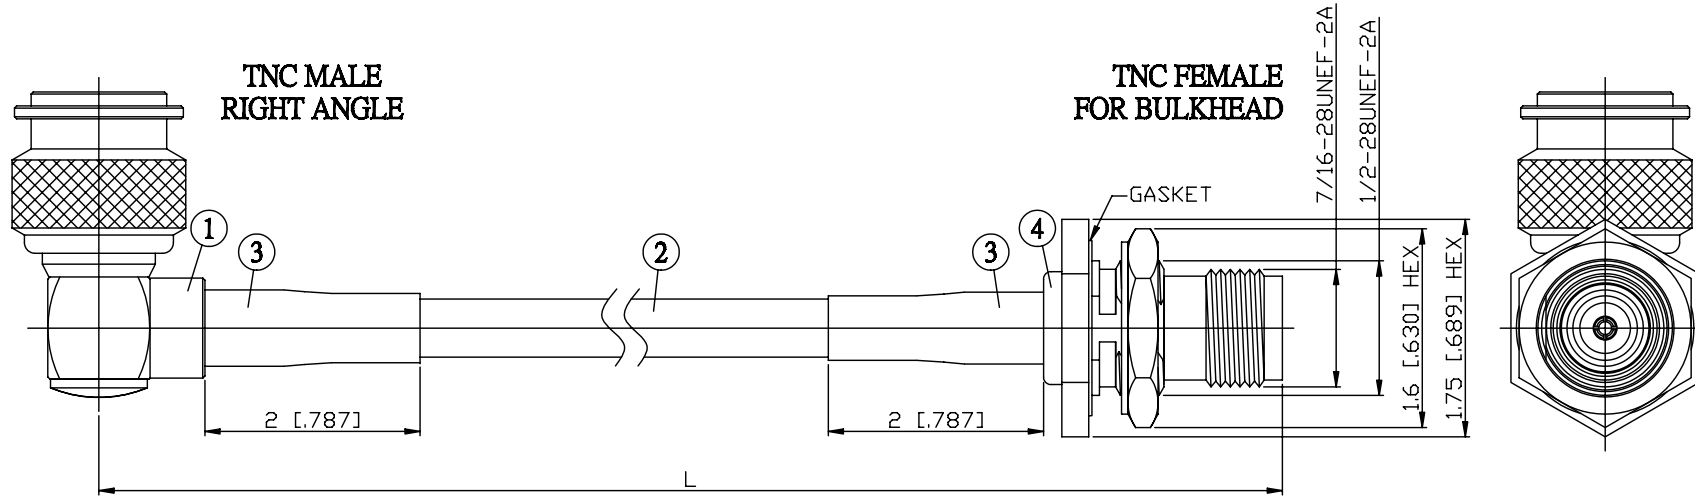

NO.	COMPONENTS	IMPEDANCE
1	TNC MALE RIGHT ANGLE	50 OHM
2	RG223	50 OHM
3	HEAT SHRINKING TUBE	
4	TNC FEMALE FOR BULKHEAD	50 OHM

JYE BAO P/N	L CM (INCH)
T39T85-223-15	15 (5.906)
T39T85-223-30	30 (11.811)
T39T85-223-50	50 (19.685)
T39T85-223-100	100 (39.370)
T39T85-223-150	150 (59.055)
T39T85-223-200	200 (78.740)
T39T85-223-XXX	CUSTOM LENGTH IN CM

LENGTH TOLERANCE IS $\pm 1.5\%$ OR $\pm 10\text{MM}$, WHICHEVER IS GREATER.	JYE BAO CO., LTD. TAIPEI TAIWAN
	DESCRIPTION CABLE ASSEMBLY TNC PLUG R/A TO TNC JACK FOR BULKHEAD
	JYE BAO DRAWING NO. T39T85-223-XXX