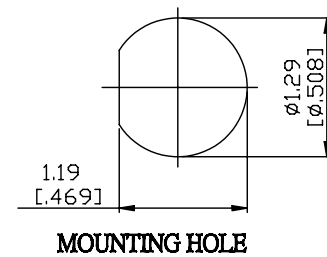

NO.	COMPONENTS	IMPEDANCE
1	TNC MALE RIGHT ANGLE	50 OHM
2	RG142	50 OHM
3	HEAT SHRINKING TUBE	
4	TNC FEMALE FOR BULKHEAD	50 OHM

JYE BAO P/N	L CM (INCH)
T39T85-142-15	15 (5.906)
T39T85-142-30	30 (11.811)
T39T85-142-50	50 (19.685)
T39T85-142-100	100 (39.370)
T39T85-142-150	150 (59.055)
T39T85-142-200	200 (78.740)
T39T85-142-XXX	CUSTOM LENGTH IN CM

LENGTH TOLERANCE IS $\pm 1.5\%$ OR $\pm 10\text{MM}$, WHICHEVER IS GREATER.	JYE BAO CO., LTD.	
	TAIPEI TAIWAN	
	DESCRIPTION	CABLE ASSEMBLY TNC PLUG R/A TO TNC JACK FOR BULKHEAD
JYE BAO DRAWING NO.	T39T85-142-XXX	