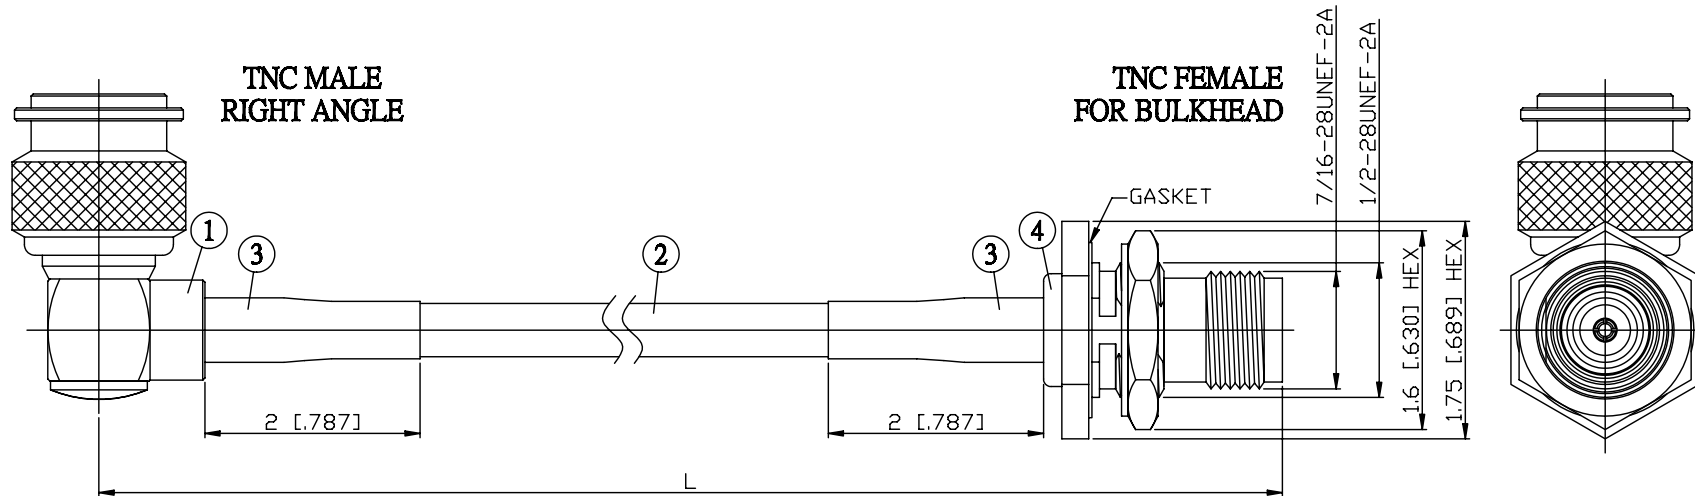

NO.	COMPONENTS	IMPEDANCE
1	TNC MALE RIGHT ANGLE	50 OHM
2	RG142	50 OHM
3	HEAT SHRINKING TUBE	
4	TNC FEMALE FOR BULKHEAD	50 OHM

JYE BAO P/N	L CM (INCH)
T39T85-142-15	15 (5.906)
T39T85-142-30	30 (11.811)
T39T85-142-50	50 (19.685)
T39T85-142-100	100 (39.370)
T39T85-142-150	150 (59.055)
T39T85-142-200	200 (78.740)
T39T85-142-XXX	CUSTOM LENGTH IN CM

LENGTH TOLERANCE IS $\pm 1.5\%$ OR $\pm 10\text{MM}$, WHICHEVER IS GREATER.	JYE BAO CO., LTD.	
	TAIPEI TAIWAN	
	DESCRIPTION	CABLE ASSEMBLY TNC PLUG R/A TO TNC JACK FOR BULKHEAD
JYE BAO DRAWING NO.	T39T85-142-XXX	