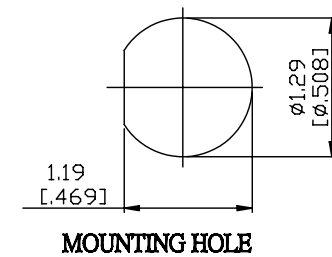

NO.	COMPONENTS	IMPEDANCE
1	TNC MALE RIGHT ANGLE	50 OHM
2	.141" TIN PLATED SEMI-RIGID CABLE (TIN PLATED RG402)	50 OHM
3	TNC FEMALE FOR BULKHEAD	50 OHM

JYE BAO P/N	L CM (INCH)
T39T85-141T-15	15 (5.906)
T39T85-141T-30	30 (11.811)
T39T85-141T-50	50 (19.685)
T39T85-141T-100	100 (39.370)
T39T85-141T-150	150 (59.055)
T39T85-141T-200	200 (78.740)
T39T85-141T-XXX	CUSTOM LENGTH IN CM

LENGTH TOLERANCE IS $\pm 1.5\%$ OR $\pm 10\text{MM}$ , WHICHEVER IS GREATER.	<b>JYE BAO CO., LTD.</b> TAIPEI TAIWAN
	DESCRIPTION CABLE ASSEMBLY TNC PLUG R/A TO TNC JACK FOR BULKHEAD
	JYE BAO DRAWING NO. T39T85-141T-XXX