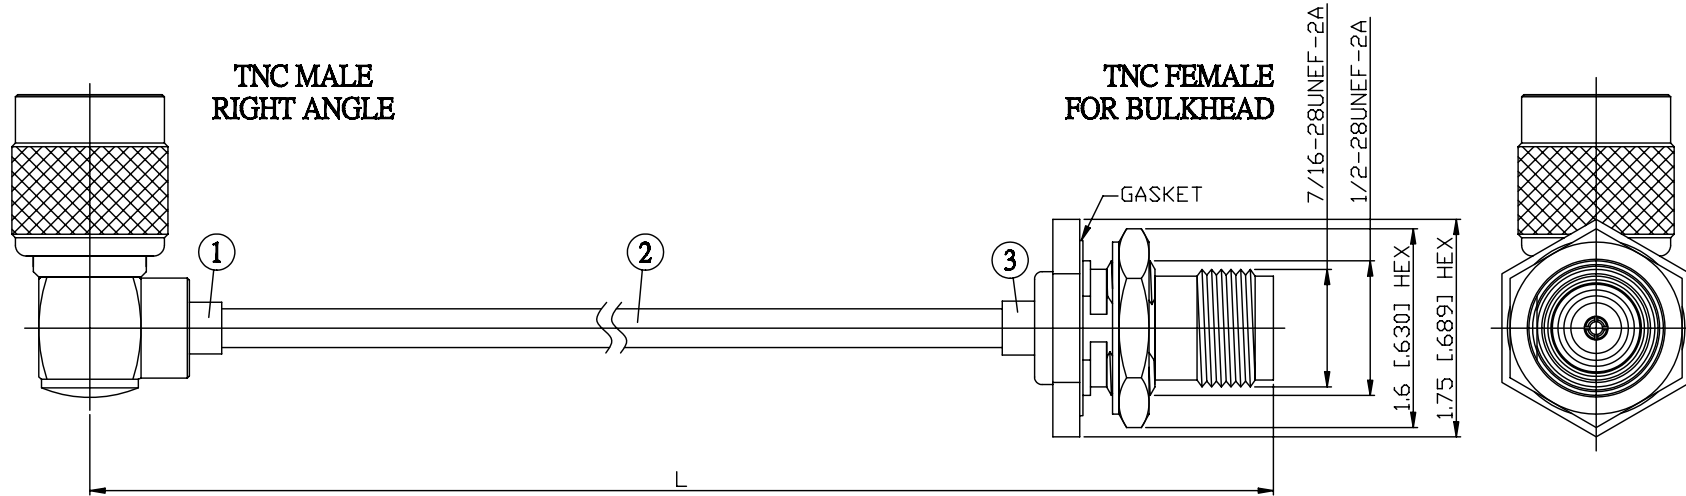

NO.	COMPONENTS	IMPEDANCE
1	TNC MALE RIGHT ANGLE	50 OHM
2	.141" TIN PLATED SEMI-RIGID CABLE (TIN PLATED RG402)	50 OHM
3	TNC FEMALE FOR BULKHEAD	50 OHM

JYE BAO P/N	L CM (INCH)
T39T85-141T-15	15 (5.906)
T39T85-141T-30	30 (11.811)
T39T85-141T-50	50 (19.685)
T39T85-141T-100	100 (39.370)
T39T85-141T-150	150 (59.055)
T39T85-141T-200	200 (78.740)
T39T85-141T-XXX	CUSTOM LENGTH IN CM

LENGTH TOLERANCE IS $\pm 1.5\%$ OR $\pm 10\text{MM}$ , WHICHEVER IS GREATER.	<b>JYE BAO CO., LTD.</b> TAIPEI TAIWAN
	DESCRIPTION CABLE ASSEMBLY TNC PLUG R/A TO TNC JACK FOR BULKHEAD
	JYE BAO DRAWING NO. T39T85-141T-XXX