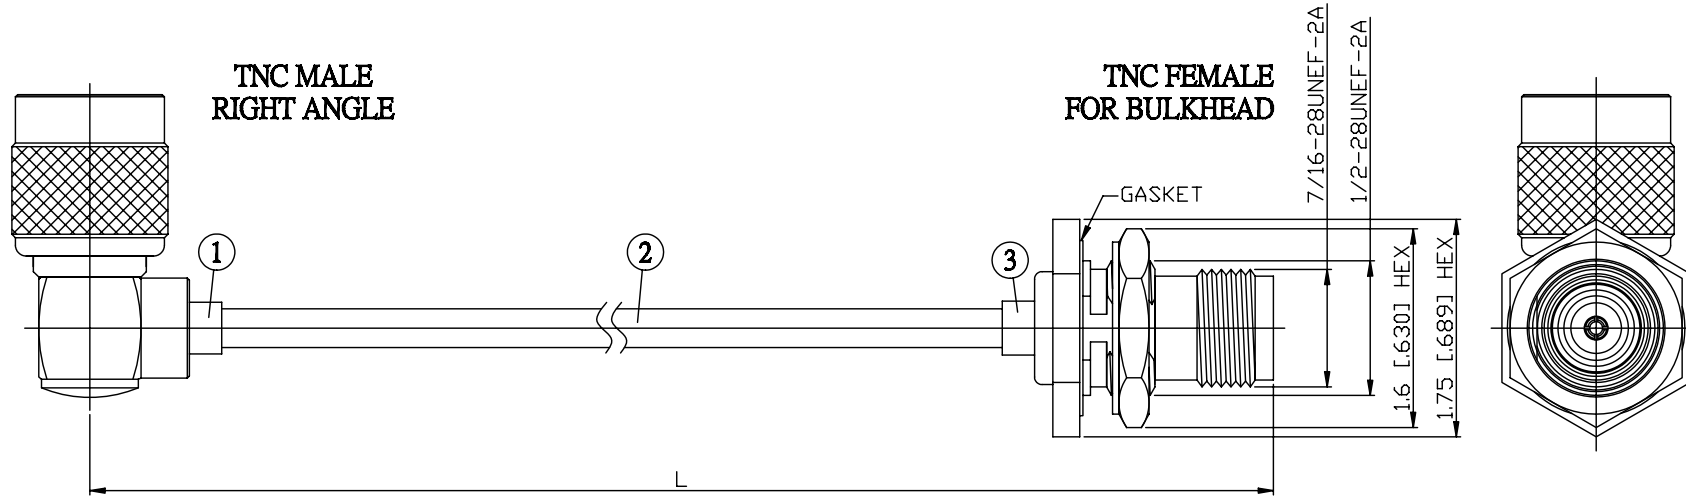

NO.	COMPONENTS	IMPEDANCE
1	TNC MALE RIGHT ANGLE	50 OHM
2	.141" HANDBENDABLE CABLE (= JYEBAO P/N .141SRF-W-P-50)	50 OHM
3	TNC FEMALE FOR BULKHEAD	50 OHM

JYE BAO P/N	L CM (INCH)
T39T85-141S-15	15 (5.906)
T39T85-141S-30	30 (11.811)
T39T85-141S-50	50 (19.685)
T39T85-141S-100	100 (39.370)
T39T85-141S-150	150 (59.055)
T39T85-141S-200	200 (78.740)
T39T85-141S-XXX	CUSTOM LENGTH IN CM

LENGTH TOLERANCE IS $\pm 1.5\%$ OR $\pm 10\text{MM}$, WHICHEVER IS GREATER.	JYE BAO CO., LTD. TAIPEI TAIWAN
	DESCRIPTION CABLE ASSEMBLY TNC PLUG R/A TO TNC JACK FOR BULKHEAD
	JYE BAO DRAWING NO. T39T85-141S-XXX