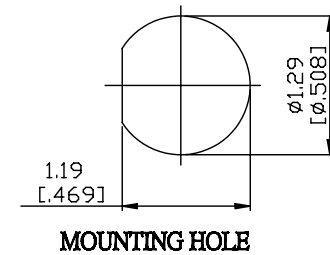

NO.	COMPONENTS	IMPEDANCE
1	TNC MALE RIGHT ANGLE	50 OHM
2	.141" HANDBENDABLE CABLE (= JYEBAO P/N .141SRF-W-P-50)	50 OHM
3	TNC FEMALE FOR BULKHEAD	50 OHM

JYE BAO P/N	L CM (INCH)
T39T85-141S-15	15 (5.906)
T39T85-141S-30	30 (11.811)
T39T85-141S-50	50 (19.685)
T39T85-141S-100	100 (39.370)
T39T85-141S-150	150 (59.055)
T39T85-141S-200	200 (78.740)
T39T85-141S-XXX	CUSTOM LENGTH IN CM

LENGTH TOLERANCE IS $\pm 1.5\%$ OR $\pm 10\text{MM}$, WHICHEVER IS GREATER.	JYE BAO CO., LTD. TAIPEI TAIWAN
	DESCRIPTION CABLE ASSEMBLY TNC PLUG R/A TO TNC JACK FOR BULKHEAD
	JYE BAO DRAWING NO. T39T85-141S-XXX