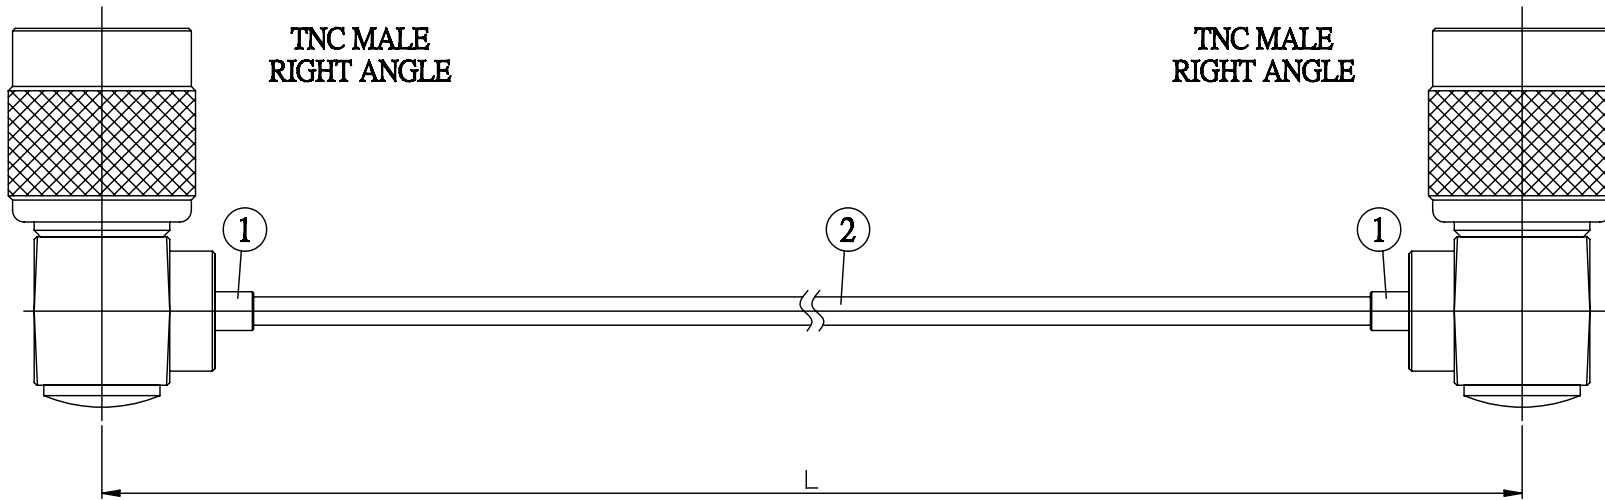

NO.	COMPONENTS	IMPEDANCE
1	TNC MALE RIGHT ANGLE	50 OHM
2	.085" HANDBENDABLE CABLE (= JYEBAO P/N .085SRF-W-P-50)	50 OHM

JYE BAO P/N	L CM (INCH)
T39T39-85S-15	15 (5.906)
T39T39-85S-30	30 (11.811)
T39T39-85S-50	50 (19.685)
T39T39-85S-100	100 (39.370)
T39T39-85S-150	150 (59.055)
T39T39-85S-200	200 (78.740)
T39T39-85S-XXX	CUSTOM LENGTH IN CM

LENGTH TOLERANCE IS $\pm 1.5\%$ OR $\pm 10\text{MM}$ , WHICHEVER IS GREATER.	<b>JYE BAO CO., LTD.</b> TAIPEI TAIWAN
	DESCRIPTION CABLE ASSEMBLY TNC PLUG R/A TO TNC PLUG R/A
	JYE BAO DRAWING NO. T39T39-85S-XXX