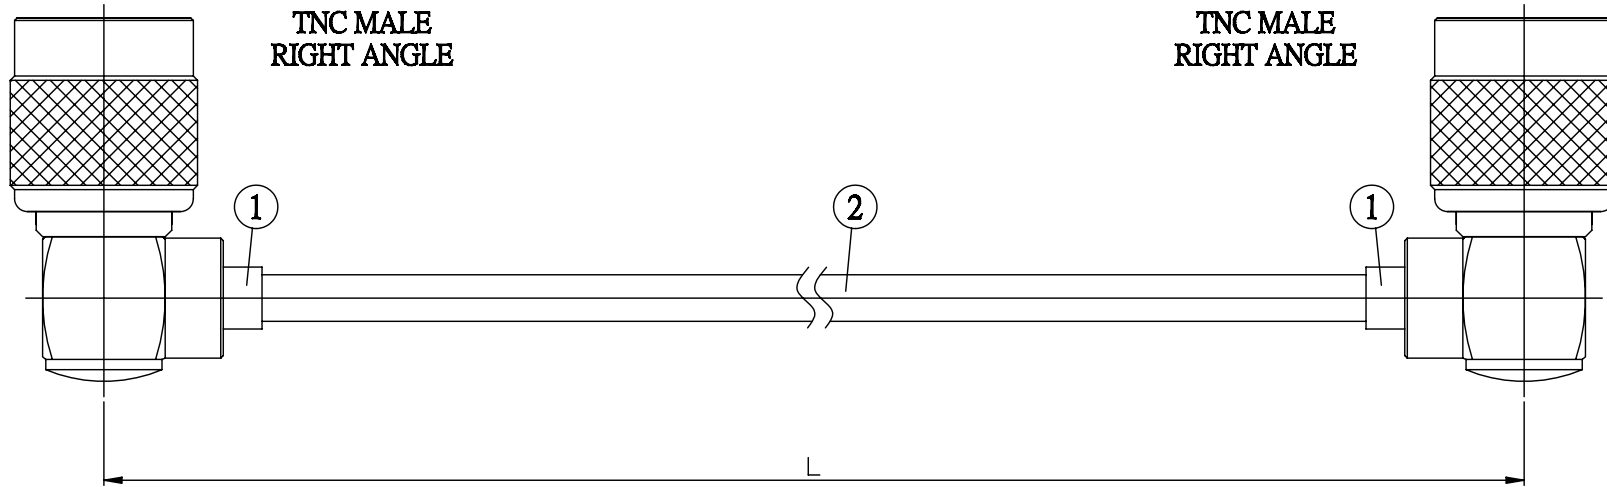

NO.	COMPONENTS	IMPEDANCE
1	TNC MALE RIGHT ANGLE	50 OHM
2	.141" HANDBENDABLE CABLE (= JYEBAO P/N .141SRF-W-P-50)	50 OHM

JYE BAO P/N	L CM (INCH)
T39T39-141S-15	15 (5.906)
T39T39-141S-30	30 (11.811)
T39T39-141S-50	50 (19.685)
T39T39-141S-100	100 (39.370)
T39T39-141S-150	150 (59.055)
T39T39-141S-200	200 (78.740)
T39T39-141S-XXX	CUSTOM LENGTH IN CM

LENGTH TOLERANCE IS $\pm 1.5\%$ OR $\pm 10\text{MM}$, WHICHEVER IS GREATER.	JYE BAO CO., LTD. TAIPEI TAIWAN
	DESCRIPTION CABLE ASSEMBLY TNC PLUG R/A TO TNC PLUG R/A
	JYE BAO DRAWING NO. T39T39-141S-XXX