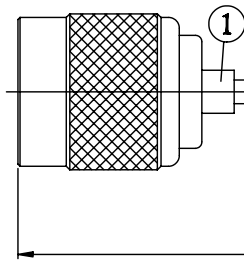

NO.	COMPONENTS	IMPEDANCE
1	TNC MALE	50 OHM
2	.085" TIN PLATED SEMI-RIGID CABLE (TIN PLATED RG405)	50 OHM
3	TNC REVERSE POLARITY FEMALE FOR BULKHEAD	50 OHM

TNC MALE

2

L

TNC R/P FEMALE FOR BULKHEAD

JYE BAO P/N	L CM (INCH)
T30T95-85T-15	15 (5.906)
T30T95-85T-30	30 (11.811)
T30T95-85T-50	50 (19.685)
T30T95-85T-100	100 (39.370)
T30T95-85T-150	150 (59.055)
T30T95-85T-200	200 (78.740)
T30T95-85T-XXX	CUSTOM LENGTH IN CM

MOUNTING HOLE

<p>LENGTH TOLERANCE IS $\pm 1.5\%$ OR $\pm 10\text{MM}$, WHICHEVER IS GREATER.</p>	<p>JYE BAO CO., LTD.</p> <p>TAIPEI TAIWAN</p>
	<p>DESCRIPTION CABLE ASSEMBLY TNC PLUG TO TNC R/P JACK FOR BULKHEAD</p>
	<p>JYE BAO DRAWING NO. T30T95-85T-XXX</p>