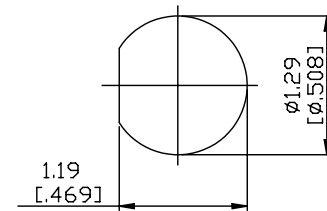

NO.	COMPONENTS	IMPEDANCE
1	TNC MALE	50 OHM
2	.085" TIN PLATED SEMI-RIGID CABLE (TIN PLATED RG405)	50 OHM
3	TNC REVERSE POLARITY FEMALE FOR BULKHEAD	50 OHM

TNC MALE

2

L

TNC R/P FEMALE FOR BULKHEAD

JYE BAO P/N	L CM (INCH)
T30T95-85T-15	15 (5.906)
T30T95-85T-30	30 (11.811)
T30T95-85T-50	50 (19.685)
T30T95-85T-100	100 (39.370)
T30T95-85T-150	150 (59.055)
T30T95-85T-200	200 (78.740)
T30T95-85T-XXX	CUSTOM LENGTH IN CM

MOUNTING HOLE

<p>LENGTH TOLERANCE IS $\pm 1.5\%$ OR $\pm 10\text{MM}$, WHICHEVER IS GREATER.</p>	<p>JYE BAO CO., LTD.</p> <p>TAIPEI TAIWAN</p>
	<p>DESCRIPTION CABLE ASSEMBLY TNC PLUG TO TNC R/P JACK FOR BULKHEAD</p>
	<p>JYE BAO DRAWING NO. T30T95-85T-XXX</p>