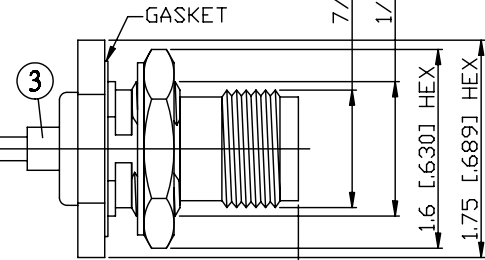

NO.	COMPONENTS	IMPEDANCE
1	TNC MALE	50 OHM
2	.085" TIN PLATED SEMI-RIGID CABLE (TIN PLATED RG405)	50 OHM
3	TNC REVERSE POLARITY FEMALE FOR BULKHEAD	50 OHM

TNC MALE

2

L

TNC R/P FEMALE FOR BULKHEAD

JYE BAO P/N	L CM (INCH)
T30T95-85T-15	15 (5.906)
T30T95-85T-30	30 (11.811)
T30T95-85T-50	50 (19.685)
T30T95-85T-100	100 (39.370)
T30T95-85T-150	150 (59.055)
T30T95-85T-200	200 (78.740)
T30T95-85T-XXX	CUSTOM LENGTH IN CM

MOUNTING HOLE

<p>LENGTH TOLERANCE IS $\pm 1.5\%$ OR $\pm 10\text{MM}$, WHICHEVER IS GREATER.</p>	<p>JYE BAO CO., LTD.</p> <p>TAIPEI TAIWAN</p>
	<p>DESCRIPTION CABLE ASSEMBLY TNC PLUG TO TNC R/P JACK FOR BULKHEAD</p>
	<p>JYE BAO DRAWING NO. T30T95-85T-XXX</p>