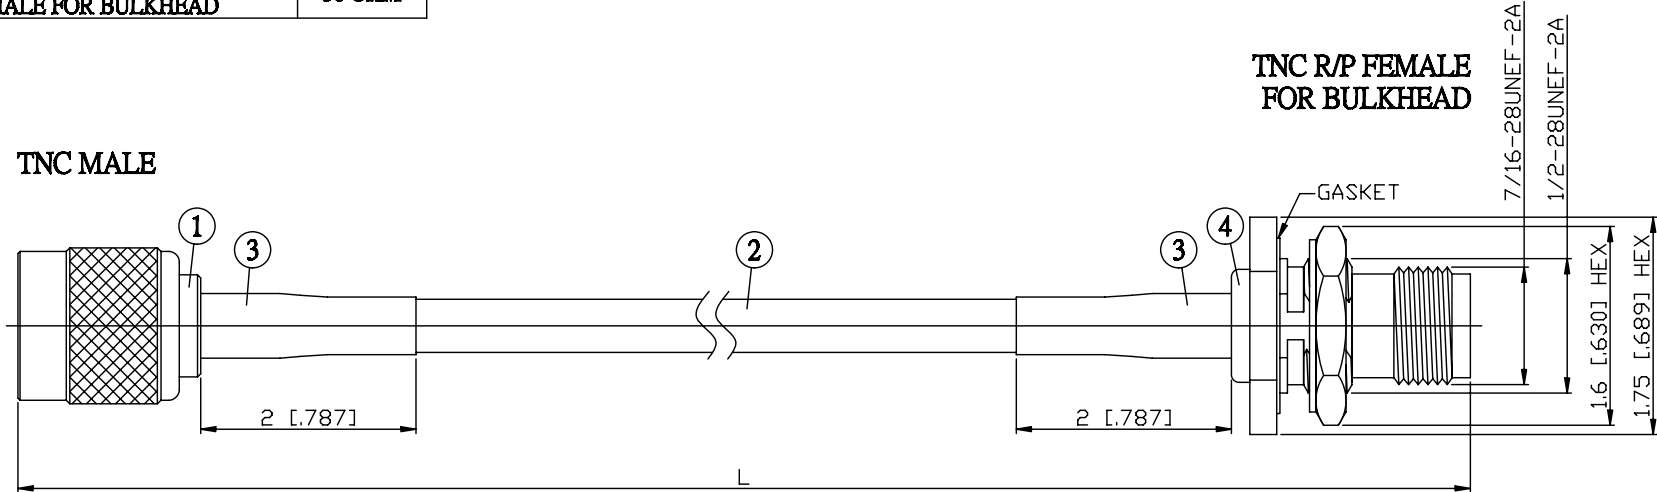

NO.	COMPONENTS	IMPEDANCE
1	TNC MALE	50 OHM
2	RG38	50 OHM
3	HEAT SHRINKING TUBE	
4	TNC REVERSE POLARITY FEMALE FOR BULKHEAD	50 OHM

JYE BAO P/N	L CM (INCH)
T30T95-58-15	15 (5.906)
T30T95-58-30	30 (11.811)
T30T95-58-50	50 (19.685)
T30T95-58-100	100 (39.370)
T30T95-58-150	150 (59.055)
T30T95-58-200	200 (78.740)
T30T95-58-XXX	CUSTOM LENGTH IN CM

LENGTH TOLERANCE IS $\pm 1.5\%$ OR $\pm 10\text{MM}$ , WHICHEVER IS GREATER.	<b>JYE BAO CO., LTD.</b> TAIPEI TAIWAN
	DESCRIPTION CABLE ASSEMBLY TNC PLUG TO TNC R/P JACK FOR BULKHEAD
	JYE BAO DRAWING NO. T30T95-58-XXX