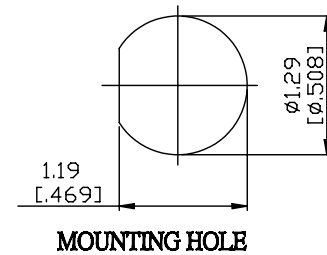

NO.	COMPONENTS	IMPEDANCE
1	TNC MALE	50 OHM
2	RG38	50 OHM
3	HEAT SHRINKING TUBE	
4	TNC REVERSE POLARITY FEMALE FOR BULKHEAD	50 OHM

JYE BAO P/N	L CM (INCH)
T30T95-58-15	15 (5.906)
T30T95-58-30	30 (11.811)
T30T95-58-50	50 (19.685)
T30T95-58-100	100 (39.370)
T30T95-58-150	150 (59.055)
T30T95-58-200	200 (78.740)
T30T95-58-XXX	CUSTOM LENGTH IN CM

LENGTH TOLERANCE IS $\pm 1.5\%$ OR $\pm 10\text{MM}$ , WHICHEVER IS GREATER.	<b>JYE BAO CO., LTD.</b> TAIPEI TAIWAN
	DESCRIPTION CABLE ASSEMBLY TNC PLUG TO TNC R/P JACK FOR BULKHEAD
	JYE BAO DRAWING NO. T30T95-58-XXX