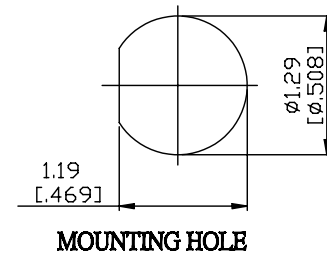

NO.	COMPONENTS	IMPEDANCE
1	TNC MALE	50 OHM
2	RG142	50 OHM
3	HEAT SHRINKING TUBE	
4	TNC REVERSE POLARITY FEMALE FOR BULKHEAD	50 OHM

JYE BAO P/N	L CM (INCH)
T30T95-142-15	15 (5.906)
T30T95-142-30	30 (11.811)
T30T95-142-50	50 (19.685)
T30T95-142-100	100 (39.370)
T30T95-142-150	150 (59.055)
T30T95-142-200	200 (78.740)
T30T95-142-XXX	CUSTOM LENGTH IN CM

LENGTH TOLERANCE IS $\pm 1.5\%$ OR $\pm 10\text{MM}$, WHICHEVER IS GREATER.	JYE BAO CO., LTD. TAIPEI TAIWAN
	DESCRIPTION CABLE ASSEMBLY TNC PLUG TO TNC R/P JACK FOR BULKHEAD
	JYE BAO DRAWING NO. T30T95-142-XXX