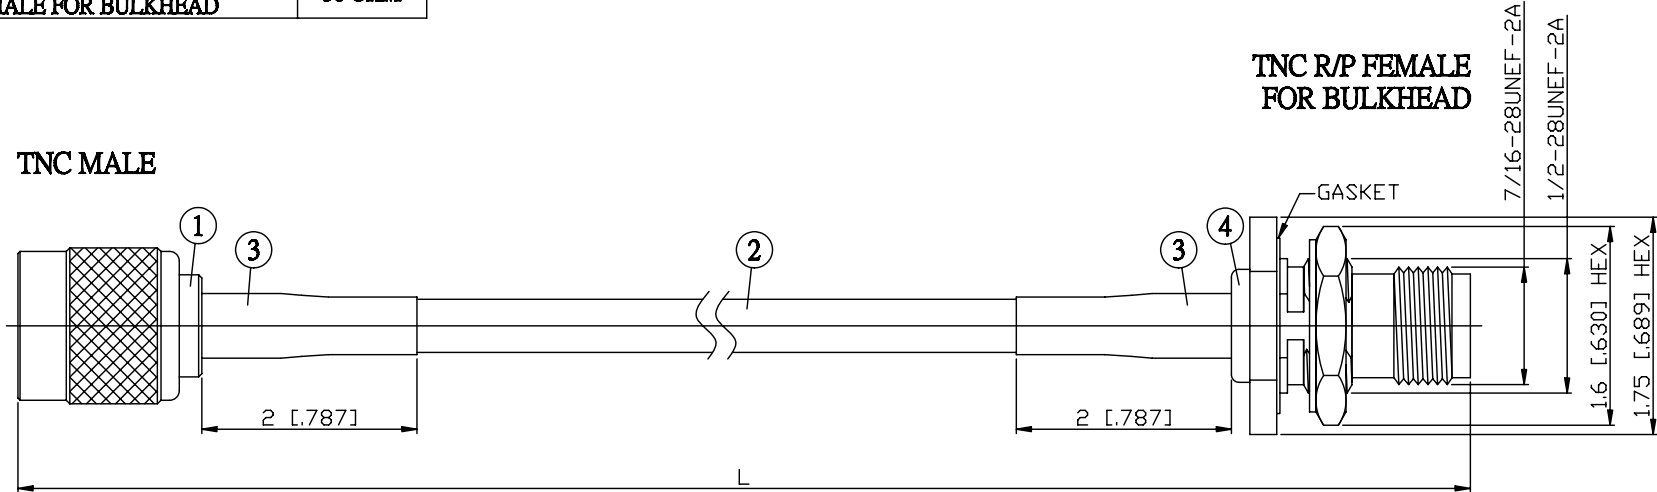

NO.	COMPONENTS	IMPEDANCE
1	TNC MALE	50 OHM
2	RG142	50 OHM
3	HEAT SHRINKING TUBE	
4	TNC REVERSE POLARITY FEMALE FOR BULKHEAD	50 OHM

JYE BAO P/N	L CM (INCH)
T30T95-142-15	15 (5.906)
T30T95-142-30	30 (11.811)
T30T95-142-50	50 (19.685)
T30T95-142-100	100 (39.370)
T30T95-142-150	150 (59.055)
T30T95-142-200	200 (78.740)
T30T95-142-XXX	CUSTOM LENGTH IN CM

LENGTH TOLERANCE IS $\pm 1.5\%$ OR $\pm 10\text{MM}$, WHICHEVER IS GREATER.	JYE BAO CO., LTD. TAIPEI TAIWAN
	DESCRIPTION CABLE ASSEMBLY TNC PLUG TO TNC R/P JACK FOR BULKHEAD
	JYE BAO DRAWING NO. T30T95-142-XXX