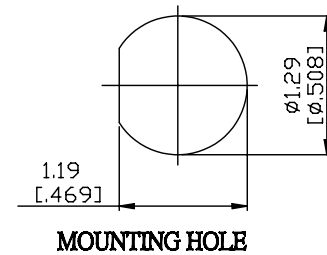

NO.	COMPONENTS	IMPEDANCE
1	TNC MALE	50 OHM
2	.141" TIN PLATED SEMI-RIGID CABLE (TIN PLATED RG402)	50 OHM
3	TNC REVERSE POLARITY FEMALE FOR BULKHEAD	50 OHM

JYE BAO P/N	L CM (INCH)
T30T95-141T-15	15 (5.906)
T30T95-141T-30	30 (11.811)
T30T95-141T-50	50 (19.685)
T30T95-141T-100	100 (39.370)
T30T95-141T-150	150 (59.055)
T30T95-141T-200	200 (78.740)
T30T95-141T-XXX	CUSTOM LENGTH IN CM

LENGTH TOLERANCE IS $\pm 1.5\%$ OR $\pm 10\text{MM}$, WHICHEVER IS GREATER.	JYE BAO CO., LTD. TAIPEI TAIWAN
	DESCRIPTION CABLE ASSEMBLY TNC PLUG TO TNC R/P JACK FOR BULKHEAD
	JYE BAO DRAWING NO. T30T95-141T-XXX