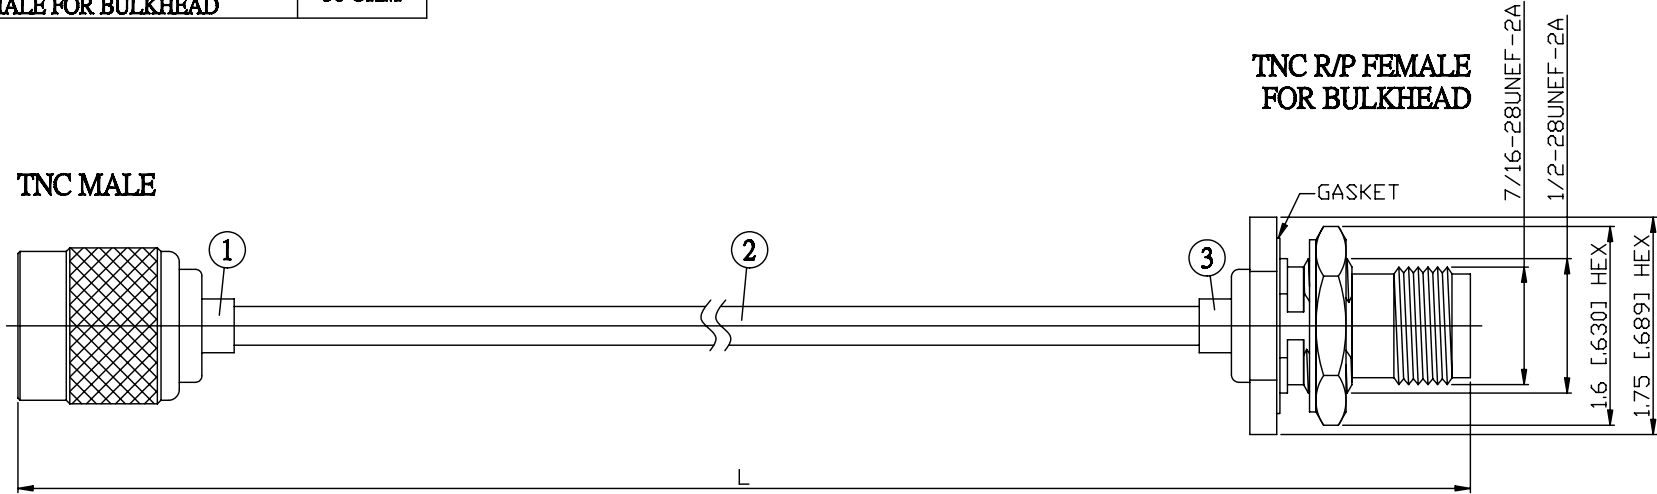

NO.	COMPONENTS	IMPEDANCE
1	TNC MALE	50 OHM
2	.141" TIN PLATED SEMI-RIGID CABLE (TIN PLATED RG402)	50 OHM
3	TNC REVERSE POLARITY FEMALE FOR BULKHEAD	50 OHM

JYE BAO P/N	L CM (INCH)
T30T95-141T-15	15 (5.906)
T30T95-141T-30	30 (11.811)
T30T95-141T-50	50 (19.685)
T30T95-141T-100	100 (39.370)
T30T95-141T-150	150 (59.055)
T30T95-141T-200	200 (78.740)
T30T95-141T-XXX	CUSTOM LENGTH IN CM

LENGTH TOLERANCE IS $\pm 1.5\%$ OR $\pm 10\text{MM}$, WHICHEVER IS GREATER.	JYE BAO CO., LTD. TAIPEI TAIWAN
	DESCRIPTION CABLE ASSEMBLY TNC PLUG TO TNC R/P JACK FOR BULKHEAD
	JYE BAO DRAWING NO. T30T95-141T-XXX