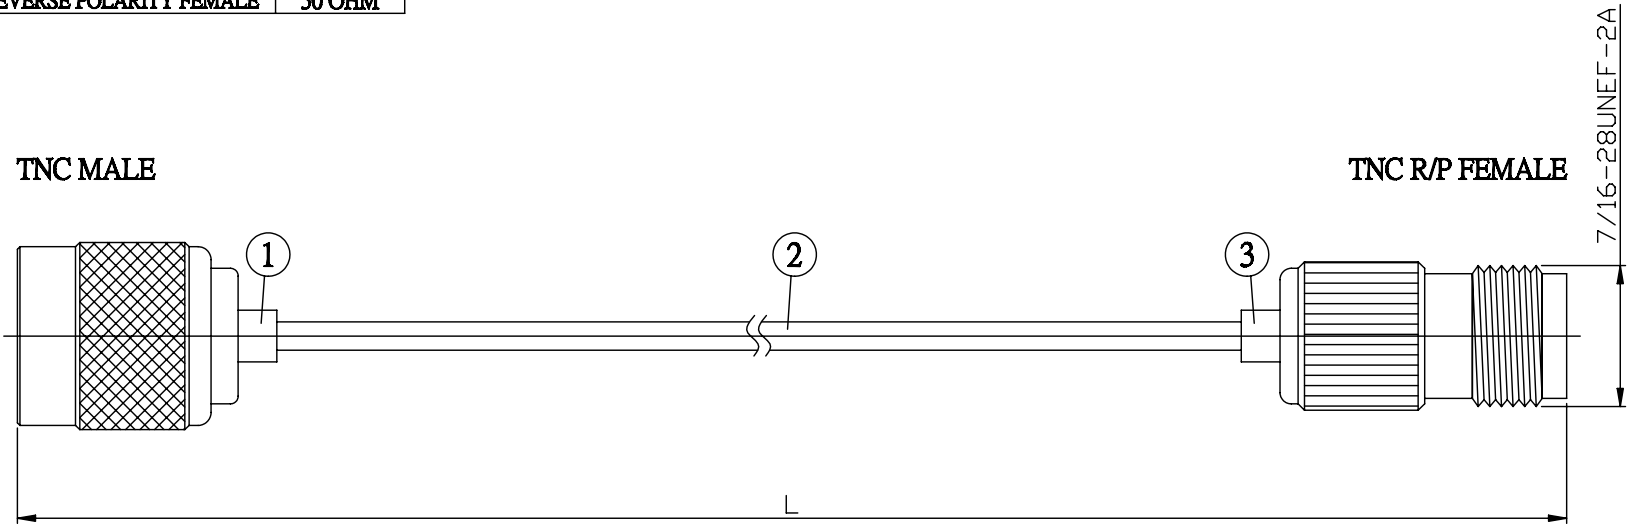

NO.	COMPONENTS	IMPEDANCE
1	TNC MALE	50 OHM
2	.085" TIN PLATED SEMI-RIGID CABLE (TIN PLATED RG405)	50 OHM
3	TNC REVERSE POLARITY FEMALE	50 OHM

JYE BAO P/N	L CM (INCH)
T30T90-85T-15	15 (5.906)
T30T90-85T-30	30 (11.811)
T30T90-85T-50	50 (19.685)
T30T90-85T-100	100 (39.370)
T30T90-85T-150	150 (59.055)
T30T90-85T-200	200 (78.740)
T30T90-85T-XXX	CUSTOM LENGTH IN CM

LENGTH TOLERANCE IS $\pm 1.5\%$ OR $\pm 10\text{MM}$ , WHICHEVER IS GREATER.	<b>JYE BAO CO., LTD.</b> TAIPEI TAIWAN
	DESCRIPTION CABLE ASSEMBLY TNC PLUG TO TNC R/P JACK
	JYE BAO DRAWING NO. T30T90-85T-XXX