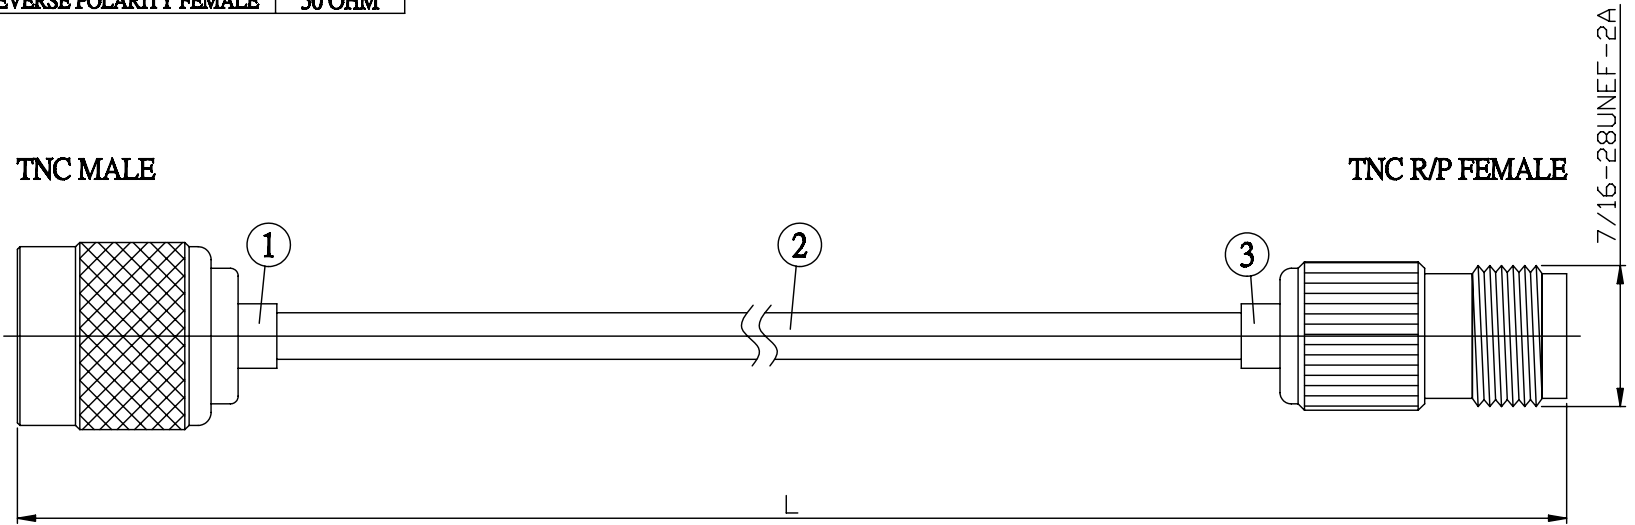

NO.	COMPONENTS	IMPEDANCE
1	TNC MALE	50 OHM
2	.141" HANDBENDABLE CABLE (= JYEBAO P/N .141SRF-W-P-50)	50 OHM
3	TNC REVERSE POLARITY FEMALE	50 OHM

JYE BAO P/N	L CM (INCH)
T30T90-141S-15	15 (5.906)
T30T90-141S-30	30 (11.811)
T30T90-141S-50	50 (19.685)
T30T90-141S-100	100 (39.370)
T30T90-141S-150	150 (59.055)
T30T90-141S-200	200 (78.740)
T30T90-141S-XXX	CUSTOM LENGTH IN CM

LENGTH TOLERANCE IS $\pm 1.5\%$ OR $\pm 10\text{MM}$, WHICHEVER IS GREATER.	JYE BAO CO., LTD. TAIPEI TAIWAN
	DESCRIPTION CABLE ASSEMBLY TNC PLUG TO TNC R/P JACK
	JYE BAO DRAWING NO. T30T90-141S-XXX