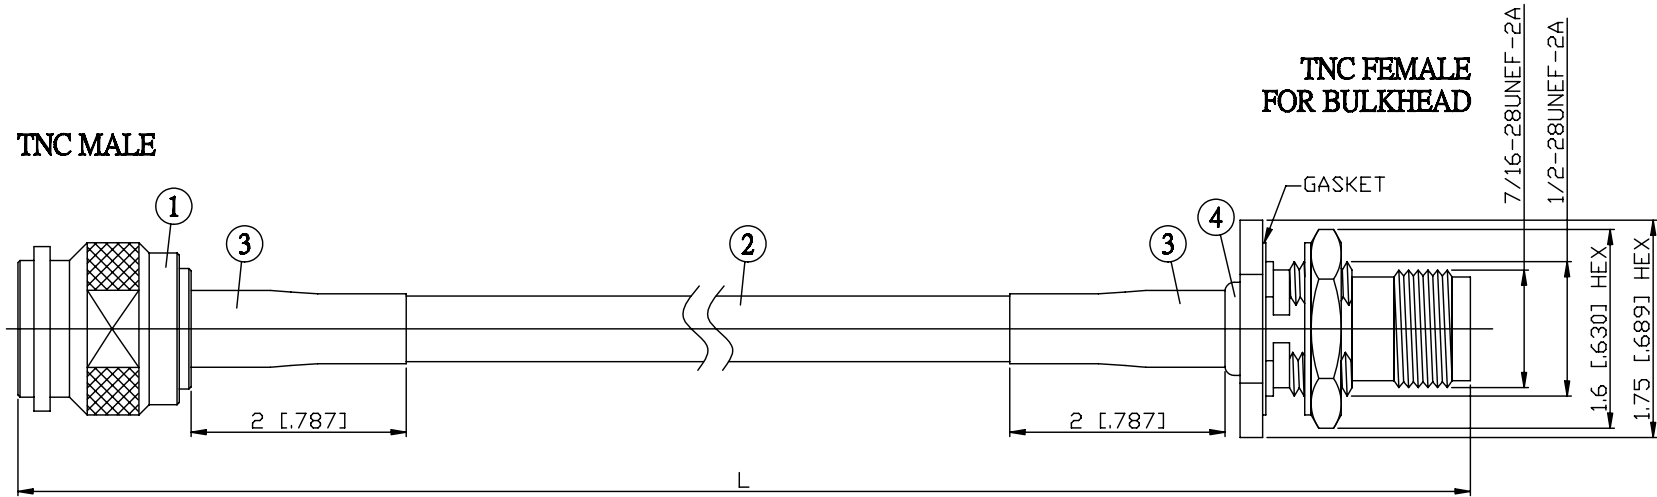

NO.	COMPONENTS	IMPEDANCE
1	TNC MALE	50 OHM
2	JBY240	50 OHM
3	HEAT SHRINKING TUBE	
4	TNC FEMALE FOR BULKHEAD	50 OHM

JYE BAO P/N	L CM (INCH)
T30T85-L240-15	15 (5.906)
T30T85-L240-30	30 (11.811)
T30T85-L240-50	50 (19.685)
T30T85-L240-100	100 (39.370)
T30T85-L240-150	150 (59.055)
T30T85-L240-200	200 (78.740)
T30T85-L240-XXX	CUSTOM LENGTH IN CM

LENGTH TOLERANCE IS $\pm 1.5\%$ OR $\pm 10\text{MM}$, WHICHEVER IS GREATER.	JYE BAO CO., LTD. TAIPEI TAIWAN
	DESCRIPTION CABLE ASSEMBLY TNC PLUG TO TNC JACK FOR BULKHEAD
	JYE BAO DRAWING NO. T30T85-L240-XXX