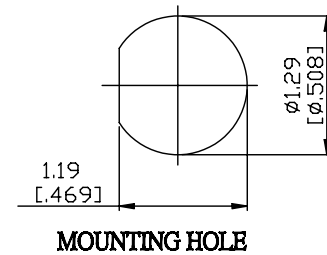

NO.	COMPONENTS	IMPEDANCE
1	TNC MALE	50 OHM
2	JBY240	50 OHM
3	HEAT SHRINKING TUBE	
4	TNC FEMALE FOR BULKHEAD	50 OHM

JYE BAO P/N	L CM (INCH)
T30T85-L240-15	15 (5.906)
T30T85-L240-30	30 (11.811)
T30T85-L240-50	50 (19.685)
T30T85-L240-100	100 (39.370)
T30T85-L240-150	150 (59.055)
T30T85-L240-200	200 (78.740)
T30T85-L240-XXX	CUSTOM LENGTH IN CM

LENGTH TOLERANCE IS $\pm 1.5\%$ OR $\pm 10\text{MM}$, WHICHEVER IS GREATER.	JYE BAO CO., LTD. TAIPEI TAIWAN
	DESCRIPTION CABLE ASSEMBLY TNC PLUG TO TNC JACK FOR BULKHEAD
	JYE BAO DRAWING NO. T30T85-L240-XXX