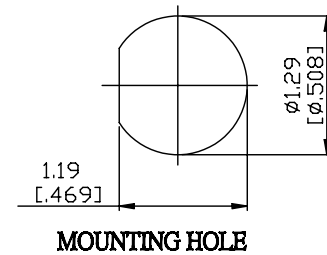

NO.	COMPONENTS	IMPEDANCE
1	TNC MALE	50 OHM
2	JBY100	50 OHM
3	HEAT SHRINKING TUBE	
4	TNC FEMALE FOR BULKHEAD	50 OHM

JYE BAO P/N	L CM (INCH)
T30T85-L100-15	15 (5.906)
T30T85-L100-30	30 (11.811)
T30T85-L100-50	50 (19.685)
T30T85-L100-100	100 (39.370)
T30T85-L100-150	150 (59.055)
T30T85-L100-200	200 (78.740)
T30T85-L100-XXX	CUSTOM LENGTH IN CM

LENGTH TOLERANCE IS ±1.5% OR ±10MM, WHICHEVER IS GREATER.	JYE BAO CO., LTD.	
	TAIPEI TAIWAN	
	DESCRIPTION	CABLE ASSEMBLY TNC PLUG TO TNC JACK FOR BULKHEAD
	JYE BAO DRAWING NO.	T30T85-L100-XXX