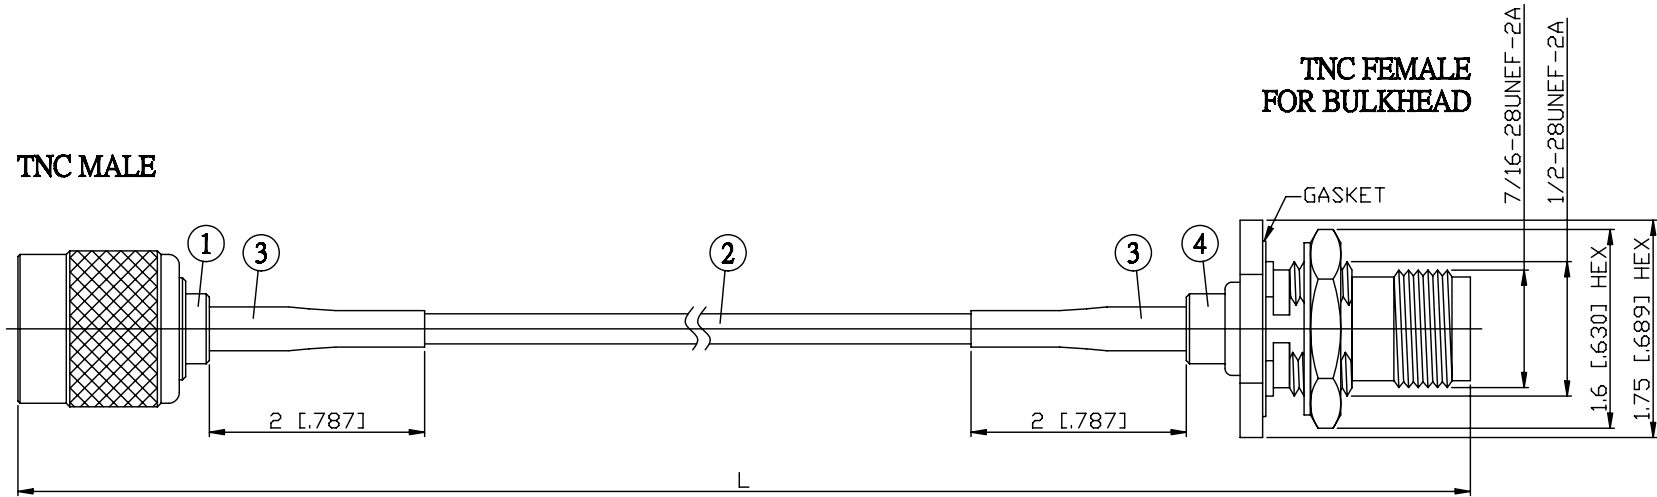

NO.	COMPONENTS	IMPEDANCE
1	TNC MALE	50 OHM
2	JBY100	50 OHM
3	HEAT SHRINKING TUBE	
4	TNC FEMALE FOR BULKHEAD	50 OHM

JYE BAO P/N	L CM (INCH)
T30T85-L100-15	15 (5.906)
T30T85-L100-30	30 (11.811)
T30T85-L100-50	50 (19.685)
T30T85-L100-100	100 (39.370)
T30T85-L100-150	150 (59.055)
T30T85-L100-200	200 (78.740)
T30T85-L100-XXX	CUSTOM LENGTH IN CM

LENGTH TOLERANCE IS ±1.5% OR ±10MM, WHICHEVER IS GREATER.	JYE BAO CO., LTD.	
	TAIPEI TAIWAN	
	DESCRIPTION	CABLE ASSEMBLY TNC PLUG TO TNC JACK FOR BULKHEAD
	JYE BAO DRAWING NO.	T30T85-L100-XXX