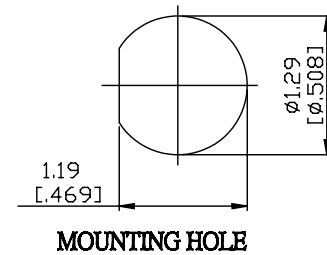

NO.	COMPONENTS	IMPEDANCE
1	TNC MALE	50 OHM
2	.085" TIN PLATED SEMI-RIGID CABLE (TIN PLATED RG405)	50 OHM
3	TNC FEMALE FOR BULKHEAD	50 OHM

JYE BAO P/N	L CM (INCH)
T30T85-85T-15	15 (5.906)
T30T85-85T-30	30 (11.811)
T30T85-85T-50	50 (19.685)
T30T85-85T-100	100 (39.370)
T30T85-85T-150	150 (59.055)
T30T85-85T-200	200 (78.740)
T30T85-85T-XXX	CUSTOM LENGTH IN CM

LENGTH TOLERANCE IS $\pm 1.5\%$ OR $\pm 10\text{MM}$, WHICHEVER IS GREATER.	JYE BAO CO., LTD.	
	TAIPEI TAIWAN	
	DESCRIPTION	CABLE ASSEMBLY TNC PLUG TO TNC JACK FOR BULKHEAD
JYE BAO DRAWING NO.	T30T85-85T-XXX	