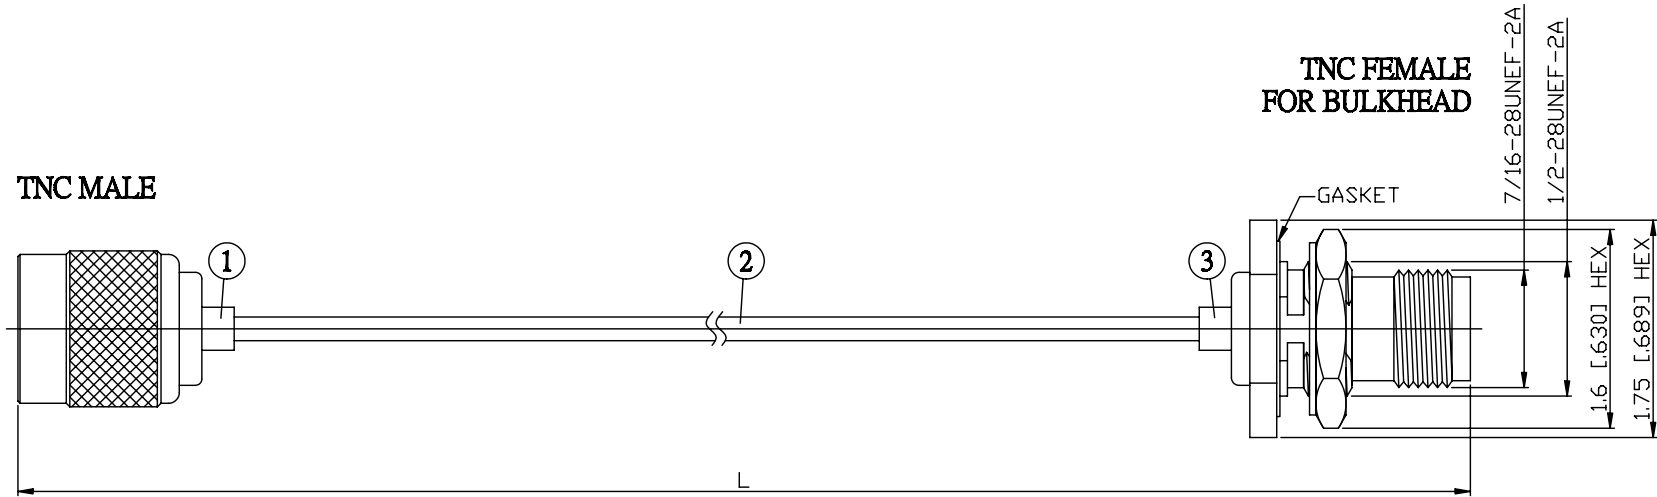

NO.	COMPONENTS	IMPEDANCE
1	TNC MALE	50 OHM
2	.085" TIN PLATED SEMI-RIGID CABLE (TIN PLATED RG405)	50 OHM
3	TNC FEMALE FOR BULKHEAD	50 OHM

JYE BAO P/N	L CM (INCH)
T30T85-85T-15	15 (5.906)
T30T85-85T-30	30 (11.811)
T30T85-85T-50	50 (19.685)
T30T85-85T-100	100 (39.370)
T30T85-85T-150	150 (59.055)
T30T85-85T-200	200 (78.740)
T30T85-85T-XXX	CUSTOM LENGTH IN CM

LENGTH TOLERANCE IS $\pm 1.5\%$ OR $\pm 10\text{MM}$, WHICHEVER IS GREATER.	JYE BAO CO., LTD.	
	TAIPEI TAIWAN	
	DESCRIPTION	CABLE ASSEMBLY TNC PLUG TO TNC JACK FOR BULKHEAD
JYE BAO DRAWING NO.	T30T85-85T-XXX	